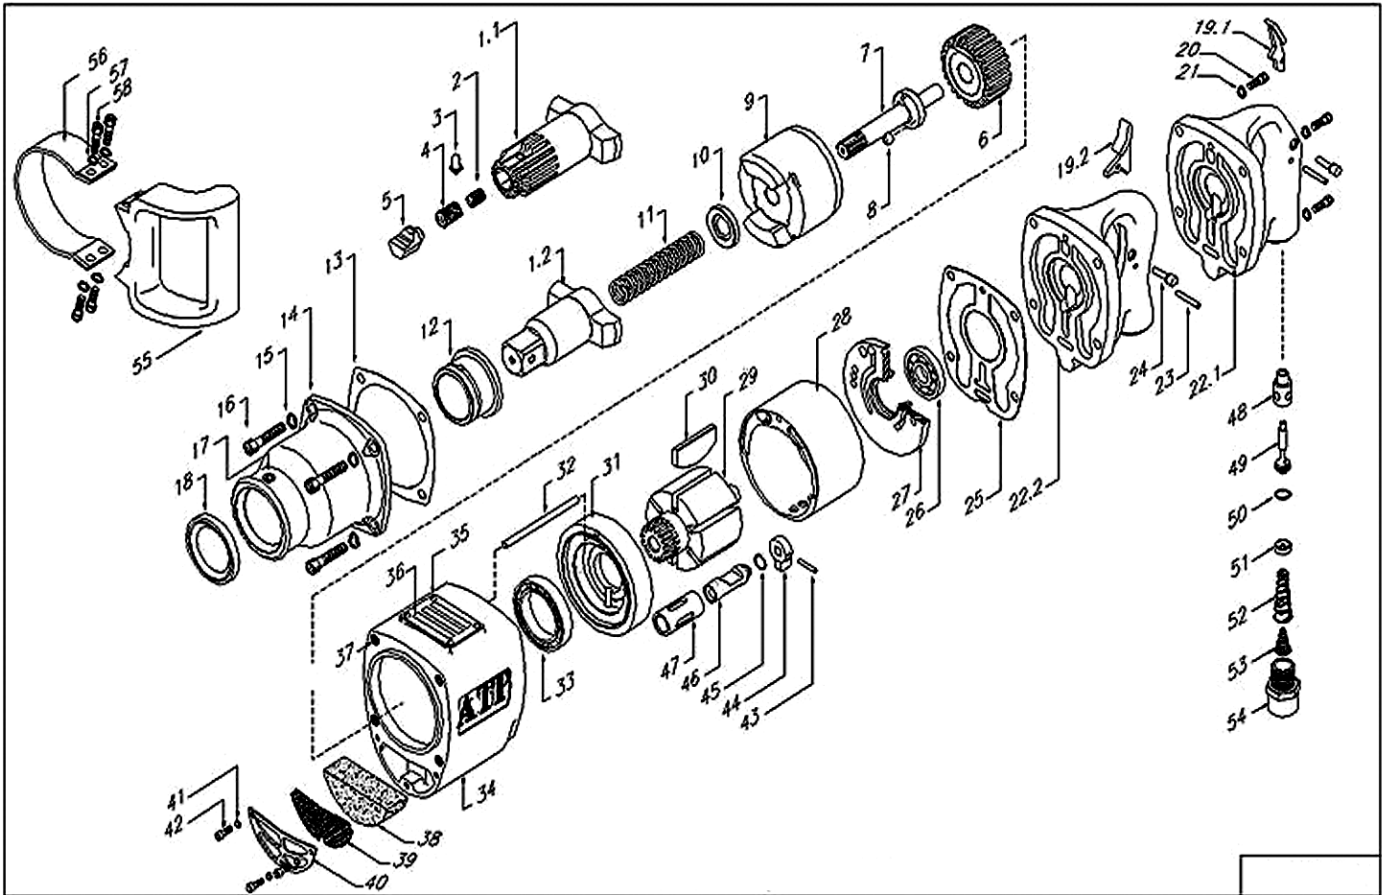

1011-EI-5S & 1011-EO-5S # 5 Spline Dr. Impact Wrenches

Just Tools Inc.
33a Haas Road, Toronto, On M9W 3A1
Tel: 416-748-0707 1-888-748-0707 Fax: 416-748-0706
E-mail: sales@justools.com

1011-EI-5S & 1011-EO-5S

5 Spline Dr. Impact Wrenches

#	DESCRIPTION	#	DESCRIPTION
1.1	C-112199 REPLACEMENT PARTS - ANVIL	32	C-136161 REPLACEMENT PARTS - DOWEL PIN
2	C-112202 REPLACEMENT PARTS - INNER SPRING	33	C-066977 REPLACEMENT PARTS - BALL BEARING
3	C-047620 REPLACEMENT PARTS - LOCK BUTTON	34	C-112183 REPLACEMENT PARTS - MOTOR HOUSING
4	C-112185 REPLACEMENT PARTS - OUTER RETAINING SPRING	38	C-123857 REPLACEMENT PARTS - FOAM MUFFLER
5	C-112191 REPLACEMENT PARTS - PLUNGER	39	C-123856 REPLACEMENT PARTS - EXHAUST SCREEN
6	C-136165 REPLACEMENT PARTS - COUPLING	40	C-123855 REPLACEMENT PARTS - RETAINING PLATE
7	C-136169 REPLACEMENT PARTS - TIMING SHAFT	41	S-000268 REPLACEMENT PARTS - LOCKWASHER #8
8	CA-048425 REPLACEMENT PARTS - BALL	42	G-071483 REPLACEMENT PARTS - SCREW
9	C-136170 REPLACEMENT PARTS - DOG	43	G-071613 REPLACEMENT PARTS - ROLL PIN
11	C-136164 REPLACEMENT PARTS - SPRING	44	C-068664 REPLACEMENT PARTS - REVERSE LEVER
12	C-112188 REPLACEMENT PARTS - CLUTCH HOUSING BUSH.	45	CA-083354 REPLACEMENT PARTS - O RING
13	C-112186 REPLACEMENT PARTS - CLUTCH HOUSING GASKET	46	C-106819 REPLACEMENT PARTS - REVERSE VALVE
14	C-117545 REPLACEMENT PARTS - CLUTCH HOUSING	47	C-083339 REPLACEMENT PARTS - REVERSE VALVE BUSHING
15	NL8 IR PARTS - 5/16 NORD LOCK WASHER	48	C-106817 REPLACEMENT PARTS - THROTTLE VALVE BUSHING
16	S-062777 REPLACEMENT PARTS - SCREW	49	C-106825 REPLACEMENT PARTS - THROTTLE VALVE
17	C-054897 REPLACEMENT PARTS - PIPE PLUG	50	A-043001 REPLACEMENT PARTS - O RING
18	CA-088508 REPLACEMENT PARTS - SEAL	51	C-106818 REPLACEMENT PARTS - O RING RETAINER
20	S-062777 REPLACEMENT PARTS - SCREW	52	C-088079 REPLACEMENT PARTS - THROTTLE VALVE SPRING
21	NL8 IR PARTS - 5/16 NORD LOCK WASHER	53	C-087505 REPLACEMENT PARTS - AIR SCREEN
23	C-114089 REPLACEMENT PARTS - TRIGGER STOP PIN	54	C-094354 REPLACEMENT PARTS - THROTTLE CAP
24	C-113758 REPLACEMENT PARTS - TRIGGER PIN	55	CA-048548 REPLACEMENT PARTS - ASSIST HANDLE
25	C-112187 REPLACEMENT PARTS - HANDLE GASKET	56	C-116388 REPLACEMENT PARTS - BAND
26	C-068659 REPLACEMENT PARTS - BALL BEARING	57	NL6 IR PARTS - 1/4 NORD LOCK WASHER
27	C-136167 REPLACEMENT PARTS - REAR END PLATE	58	C-064806 REPLACEMENT PARTS - SCREW
28	C-136166 REPLACEMENT PARTS - CYLINDER LINER	19.1	C-062112 (1011-EO) REPLACEMENT PARTS - THROTTLE LEVER
29	C-112196 REPLACEMENT PARTS - ROTOR	22.1	C-112184 (1011-EO) REPLACEMENT PARTS - OUTSIDE TRIGGER HANDLE
30	C-112192 REPLACEMENT PARTS - ROTOR BLADE SET	19.2	C-063747 (1011-EI) REPLACEMENT PARTS - INSIDE TRIGGER
31	C-136168 REPLACEMENT PARTS - FRONT END PLATE	22.2	C-119293 (1011-EI) REPLACEMENT PARTS - INSIDE TRIGGER HANDLE