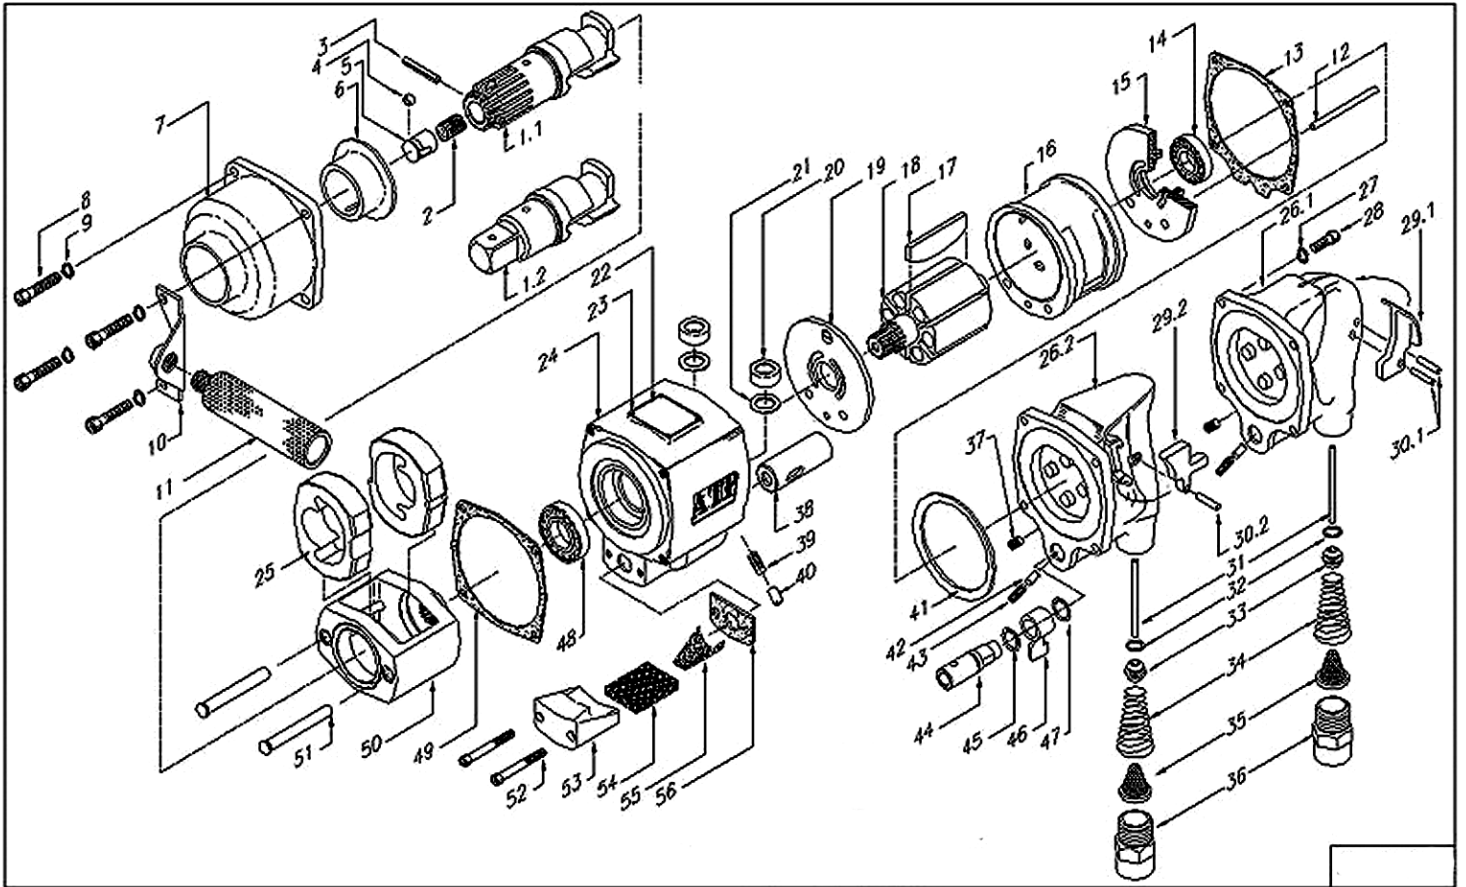

1040-EI-5S & 1040-EO-5S - # 5 Spline Dr. Impact Wrenches

Just Tools Inc.
33a Haas Road, Toronto, On M9W 3A1
Tel: 416-748-0707 1-888-748-0707 Fax: 416-748-0706
E-mail: sales@justools.com

1040-EI-5S & 1040-EO-5S

#5 Spline Dr. Impact Wrenches

#	DESCRIPTION	#	DESCRIPTION
1.1	2940-A526 IR PARTS - SPLINE DRIVE ANVIL	35	434-61 IR PARTS - AIR SCREEN
2	2940-231 IR PARTS - RETAINING PLUNGER SPRING	36	845-565 IR PARTS - STRAIGHT INLET
3	845-128 IR PARTS - PLUNGER RETAINING PIN	37	ROH-377 IR PARTS - OIL CHAMBER PLUG
4	D04-280 IR PARTS - CAM BALL	38	2934-330S IR PARTS - REVERSE VALVE BUSHING
5	845-230 IR PARTS - RETAINING BALL PLUNGER	39	4U-664 IR PARTS - REVERSE LOCK SPRING
6	2934-641 IR PARTS - HAMMER CASE BUSHING	40	4U-663B IR PARTS - REVERSE LOCK PLUNGER
7	2940-A727 IR PARTS - HAMMER CASE ASSEMBLY	41	2934-207 IR PARTS - MOTOR CLAMP WASHER
8	834-638 IR PARTS - HANDLE CAP SCREW	42	R2-75 IR PARTS - OILER FELT
9	34U-58 IR PARTS - LOCKWASHER	43	R2-71 IR PARTS - OILER ADJUSTING SCREW
10	2934-364 IR PARTS - ASSIST HANDLE BRACKET	44	2934-A329 IR PARTS - REVERSE VALVE
11	834-48 IR PARTS - ASSIST HANDLE	45	85H-167 IR PARTS - O RING
12	2940-98 IR PARTS - CYLINDER DOWEL PIN	46	2934-658A IR PARTS - REVERSE LEVER
13	2934-283 IR PARTS - HANDLE GASKET	47	R00BR-210 IR PARTS - REVERSE VALVE SEAL
14	508-97 IR PARTS - BALL BEARING	48	810-97 IR PARTS - BALL BEARING
15	2934-12 IR PARTS - REAR END PLATE	49	2934-36 IR PARTS - HAMMER CASE GASKET
16	2940-3 IR PARTS - CYLINDER	50	2940-A703 IR PARTS - HAMMER FRAME ASSEMBLY
17	2940-42 IR PARTS - VANE	51	2940-704 IR PARTS - HAMMER PIN
18	2940-53 IR PARTS - ROTOR	52	R43F-104 IR PARTS - BACKHEAD CAP SCREW
19	2934-11 IR PARTS - FRONT END PLATE	53	2934-23A IR PARTS - EXHAUST DEFLECTOR
22	2940-301 IR PARTS - NAMEPLATE	54	2940P-311 IR PARTS - EXHAUST SILENCER
24	2940-A40 IR PARTS - MOTOR HOUSING	55	2934-124 IR PARTS - EXHAUST BAFFLE
25	2940-724 IR PARTS - HAMMER	56	2934-223 IR PARTS - EXHAUST GASKET
27	8U-58 IR PARTS - PINCH BOLT LOCKWASHER	26.1	2934-A1 (1040-EO) IR PARTS - HANDLE
28	510-638 IR PARTS - HAMMER CASE CAP SCREW	29.1	844-78 (1040-EO) IR PARTS - TRIGGER
31	2934-302 IR PARTS - THROTTLE VALVE PLUNGER	30.1	F02-15 (1040-EO) IR PARTS - CYLINDER DOWEL
32	2934-159 IR PARTS - O RING	26.2	2934-A92A (1040-EI) IR PARTS - INSIDE TRIGGER HANDLE ASSY
33	2934-A50 IR PARTS - THROTTLE VALVE ASSEMBLY	29.2	834-93A (1040-EI) IR PARTS - TRIGGER
34	834-51 IR PARTS - THROTTLE VALVE SPRING	30.2	534-265 (1040-EI) IR PARTS - TRIGGER PIN