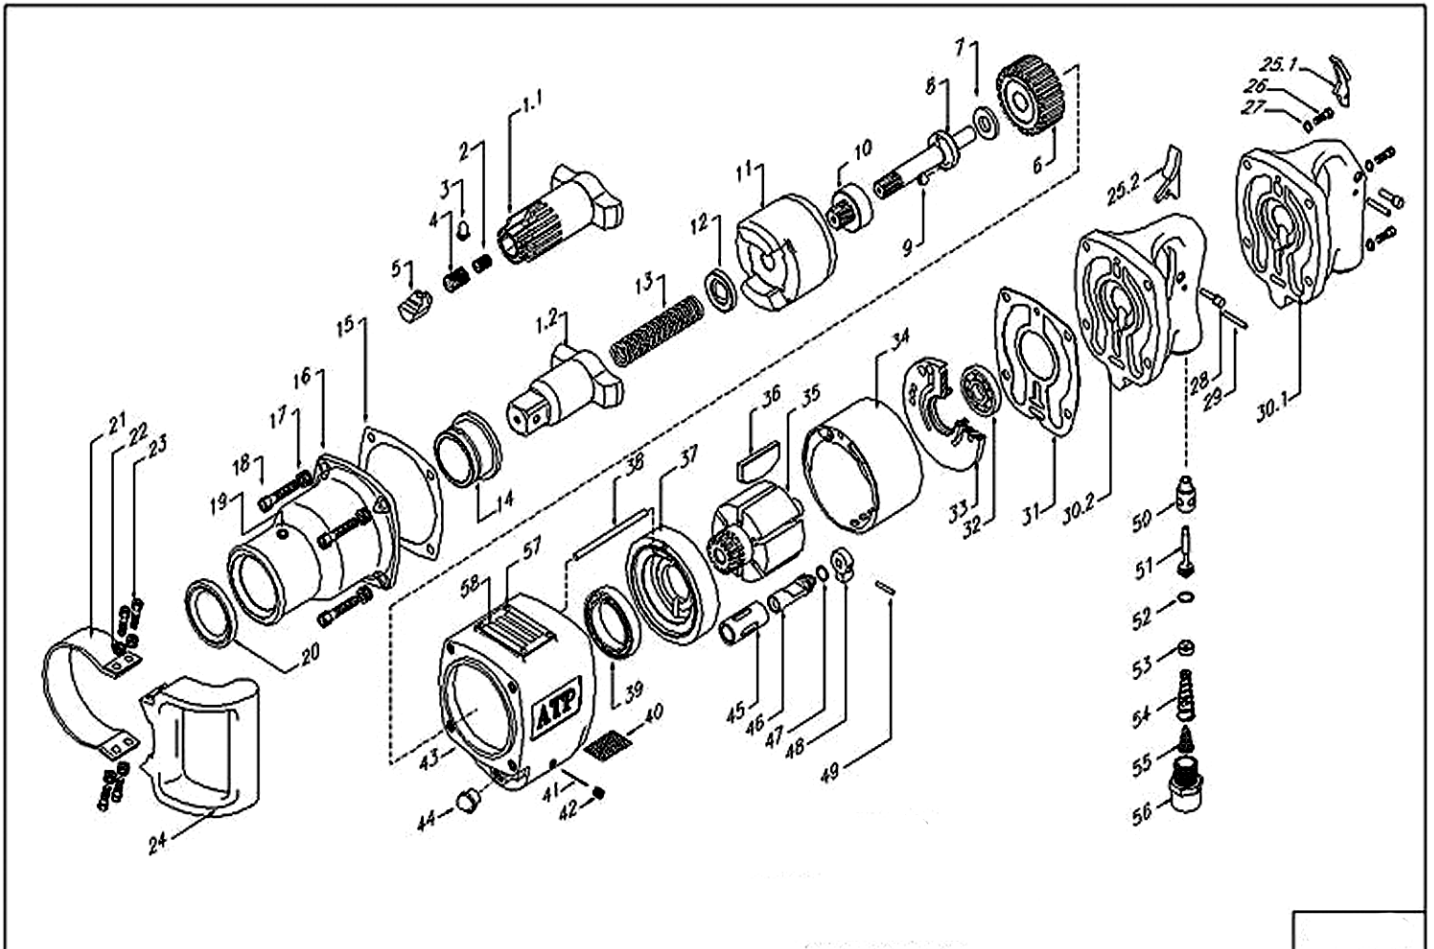

1520-EI-TH & 1520-EO-TH - 1-1/2" Impact Wrenches

Just Tools Inc.

33a Haas Road, Toronto, On M9W 3A1
Tel: 416-748-0707 1-888-748-0707 Fax: 416-748-0706
E-mail: sales@justools.com

1520-EI-TH & 1520-EO-TH

1-1/2" Impact Wrenches

#	DESCRIPTION	#	DESCRIPTION
1.2	C-117620 REPLACEMENT PARTS - ANVIL	34	C-117064 REPLACEMENT PARTS - CYLINDER LINER
6	C-117061 REPLACEMENT PARTS - DRIVE COUPLING	35	C-117066 REPLACEMENT PARTS - ROTOR
7	C-117051 REPLACEMENT PARTS - SPRING SEAT	36	C-117056 REPLACEMENT PARTS - ROTOR BLADES
8	C-117067 REPLACEMENT PARTS - TIMING SHAFT	37	C-120683 REPLACEMENT PARTS - FRONT END PLATE
9	P-004254 REPLACEMENT PARTS - BALL	38	C-117048 REPLACEMENT PARTS - DOWEL PIN
10	C-117060 REPLACEMENT PARTS - DOG CAM	39	C-117047 REPLACEMENT PARTS - BEARING
11	C-117068 REPLACEMENT PARTS - DOG	42	C-059641 REPLACEMENT PARTS - PIPE PLUG
12	C-117051 REPLACEMENT PARTS - SPRING SEAT	43	C-117072 REPLACEMENT PARTS - MOTOR HOUSING
13	C-117054 REPLACEMENT PARTS - SPRING	44	C-119253 REPLACEMENT PARTS - EXHAUST DEFLECTOR
14	C-117053 REPLACEMENT PARTS - CLUTCH HOUSING BUSH	45	C-117057 REPLACEMENT PARTS - REV. VALVE BUSHING
15	C-117049 REPLACEMENT PARTS - CLUTCH HOUSING GASKET	46	C-117065 REPLACEMENT PARTS - REVERSE VALVE
16	C-117827 REPLACEMENT PARTS - CLUTCH HSG BARE	47	S-082809 REPLACEMENT PARTS - O RING
17	NL8 IR PARTS - 5/16 NORD LOCK WASHER	48	C-117058 REPLACEMENT PARTS - REV. VALVE LEVER
18	S-062777 REPLACEMENT PARTS - SCREW	49	CA-091533 REPLACEMENT PARTS - ROLL PIN
19	C-068064 REPLACEMENT PARTS - PIPE PLUG	50	C-106817 REPLACEMENT PARTS - THROTTLE VALVE BUSHING
20	C-117576 REPLACEMENT PARTS - GREASE SEAL	51	C-106825 REPLACEMENT PARTS - THROTTLE VALVE
21	C-119061 REPLACEMENT PARTS - ASSIST HANDLE BAND	52	A-043001 REPLACEMENT PARTS - O RING
22	NL6 IR PARTS - 1/4 NORD LOCK WASHER	53	C-106818 REPLACEMENT PARTS - O RING RETAINER
23	P-073025 REPLACEMENT PARTS - SCREW	54	C-088079 REPLACEMENT PARTS - THROTTLE VALVE SPRING
24	CA-048548 REPLACEMENT PARTS - ASSIST HANDLE	55	C-087505 REPLACEMENT PARTS - AIR SCREEN
26	S-062777 REPLACEMENT PARTS - SCREW	56	C-094354 REPLACEMENT PARTS - THROTTLE CAP
27	NL8 IR PARTS - 5/16 NORD LOCK WASHER	25.1	C-062112 (1520-EO) REPLACEMENT PARTS - THROTTLE LEVER
28	C-113758 REPLACEMENT PARTS - TRIGGER PIN	25.2	C-063747 (1520-EI) REPLACEMENT PARTS - INSIDE TRIGGER
29	P-072359 REPLACEMENT PARTS - TRIGGER STOP PIN	30.2	C-117866 (1520-EI) REPLACEMENT PARTS - INSIDE TRIGGER HANDLE
31	C-117050 REPLACEMENT PARTS - MOTOR HOUSING GASKET	N/A	C-117610 REPLACEMENT PARTS - CLUTCH HOUSING
32	C-075812 REPLACEMENT PARTS - BALL BEARING		
33	C-120682 REPLACEMENT PARTS - UPPER END PLATE