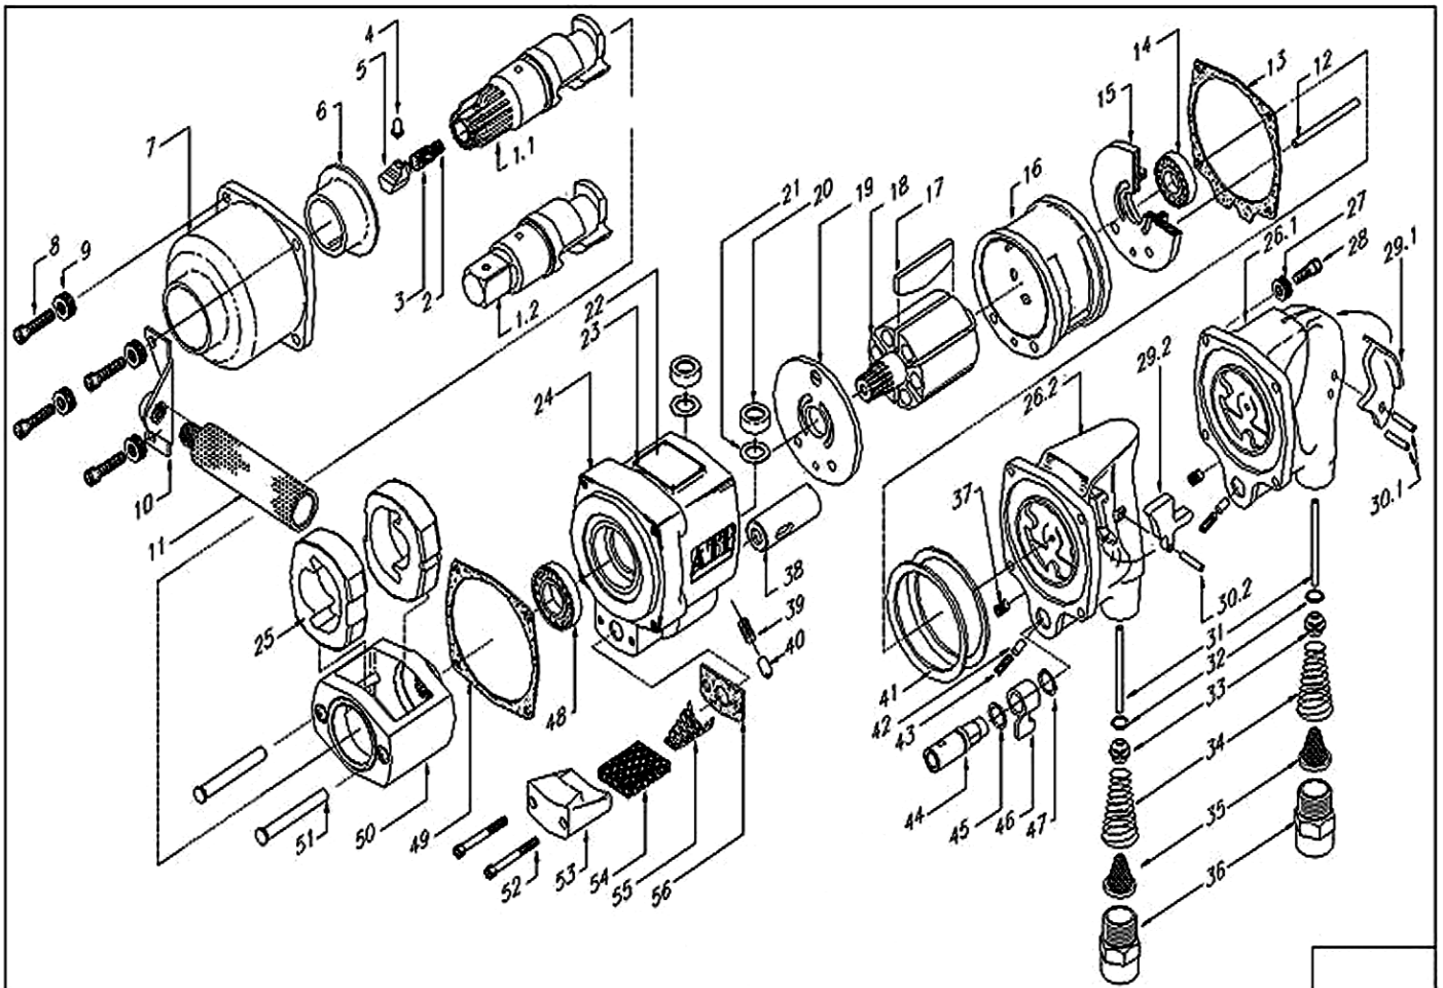

1550-EI-5S & 1550-EO-5S # 5 Spline Dr. Impact Wrenches

Page 1 of 2

Just Tools Inc.

33a Haas Road, Toronto, On M9W 3A1
Tel: 416-748-0707 1-888-748-0707 Fax: 416-748-0706
E-mail: sales@justtools.com

1550-EI-5S & 1550-EO-5S

5 Spline Dr. Impact Wrenches

#	DESCRIPTION	#	DESCRIPTION
1.1	2950-A526 IR PARTS - SPLINE DRIVE ANVIL	35	834-61 IR PARTS - AIR STRAINER
2	C-112202 REPLACEMENT PARTS - INNER SPRING	36	845-565 IR PARTS - STRAIGHT INLET
3	C-112185 REPLACEMENT PARTS - OUTER RETAINING SPRING	37	130SR-188 IR PARTS - GREASE FITTING
4	C-047620 REPLACEMENT PARTS - LOCK BUTTON	38	2934-330S IR PARTS - REVERSE VALVE BUSHING
5	C-112191 REPLACEMENT PARTS - PLUNGER	39	4U-664 IR PARTS - REVERSE LOCK SPRING
6	2950-541 IR PARTS - HAMMER CASE BUSHING	40	4U-663B IR PARTS - REVERSE LOCK PLUNGER
7	2950-A727 IR PARTS - HAMMER CASE ASSEMBLY	41	MR-207 IR PARTS - MOTOR CLAMP WASHER
8	2945-638 IR PARTS - HAMMER CASE CAP SCREW	42	R2-75 IR PARTS - OILER FELT
9	NL10 IR PARTS - 3/8 NORD LOCK WASHER	43	R2-71 IR PARTS - OILER ADJUSTING SCREW
10	845-364 IR PARTS - BRACKET	44	2934-A329 IR PARTS - REVERSE VALVE
11	834-48 IR PARTS - ASSIST HANDLE	45	85H-167 IR PARTS - O RING
12	2950-98 IR PARTS - CYLINDER DOWEL PIN	46	2934-658A IR PARTS - REVERSE LEVER
13	850-283 IR PARTS - HANDLE GASKET	47	R00BR-210 IR PARTS - REVERSE VALVE SEAL
14	834-24 IR PARTS - BALL BEARING	48	TA-22 IR PARTS - BALL BEARING
15	2950-12 IR PARTS - REAR END PLATE	49	845-36 IR PARTS - HAMMER CASE GASKET
16	2950-3 IR PARTS - CYLINDER	50	2950-A703 IR PARTS - HAMMER FRAME ASSY.
17	2950-42 IR PARTS - VANE	51	2950-704 IR PARTS - HAMMER PIN
18	2950-53 IR PARTS - ROTOR	52	R43F-104 IR PARTS - BACKHEAD CAP SCREW
19	2950-11 IR PARTS - FRONT END PLATE	53	2934-23A IR PARTS - EXHAUST DEFLECTOR
22	2934-301 IR PARTS - NAMEPLATE	54	2940P-311 IR PARTS - EXHAUST SILENCER
24	2950-A40 IR PARTS - MOTOR HOUSING ASSEMBLY	55	2934-124 IR PARTS - EXHAUST BAFFLE
25	2950-724 IR PARTS - HAMMER	56	2934-223 IR PARTS - EXHAUST GASKET
27	NL8 IR PARTS - 5/16 NORD LOCK WASHER	26.1	2950-A1 (1550-EO) IR PARTS - OUTSIDE TRIGGER HANDLE ASSY
28	834-638 IR PARTS - HANDLE CAP SCREW	29.1	844-78 (1550-EO) IR PARTS - TRIGGER
31	2950-302 IR PARTS - THROTTLE VALVE PLUNGER	30.1	534-265 (1550-EI) IR PARTS - TRIGGER PIN
32	2934-159 IR PARTS - O RING	26.2	2950-A92 (1550-EI) IR PARTS - INSIDE TRIGGER HANDLE ASSY
33	2934-A50 IR PARTS - THROTTLE VALVE ASSEMBLY	30.2	534-265 (1550-EI) IR PARTS - TRIGGER PIN
34	834-51 IR PARTS - THROTTLE VALVE SPRING	NI	2934-K23 IR PARTS - MUFFLER KIT