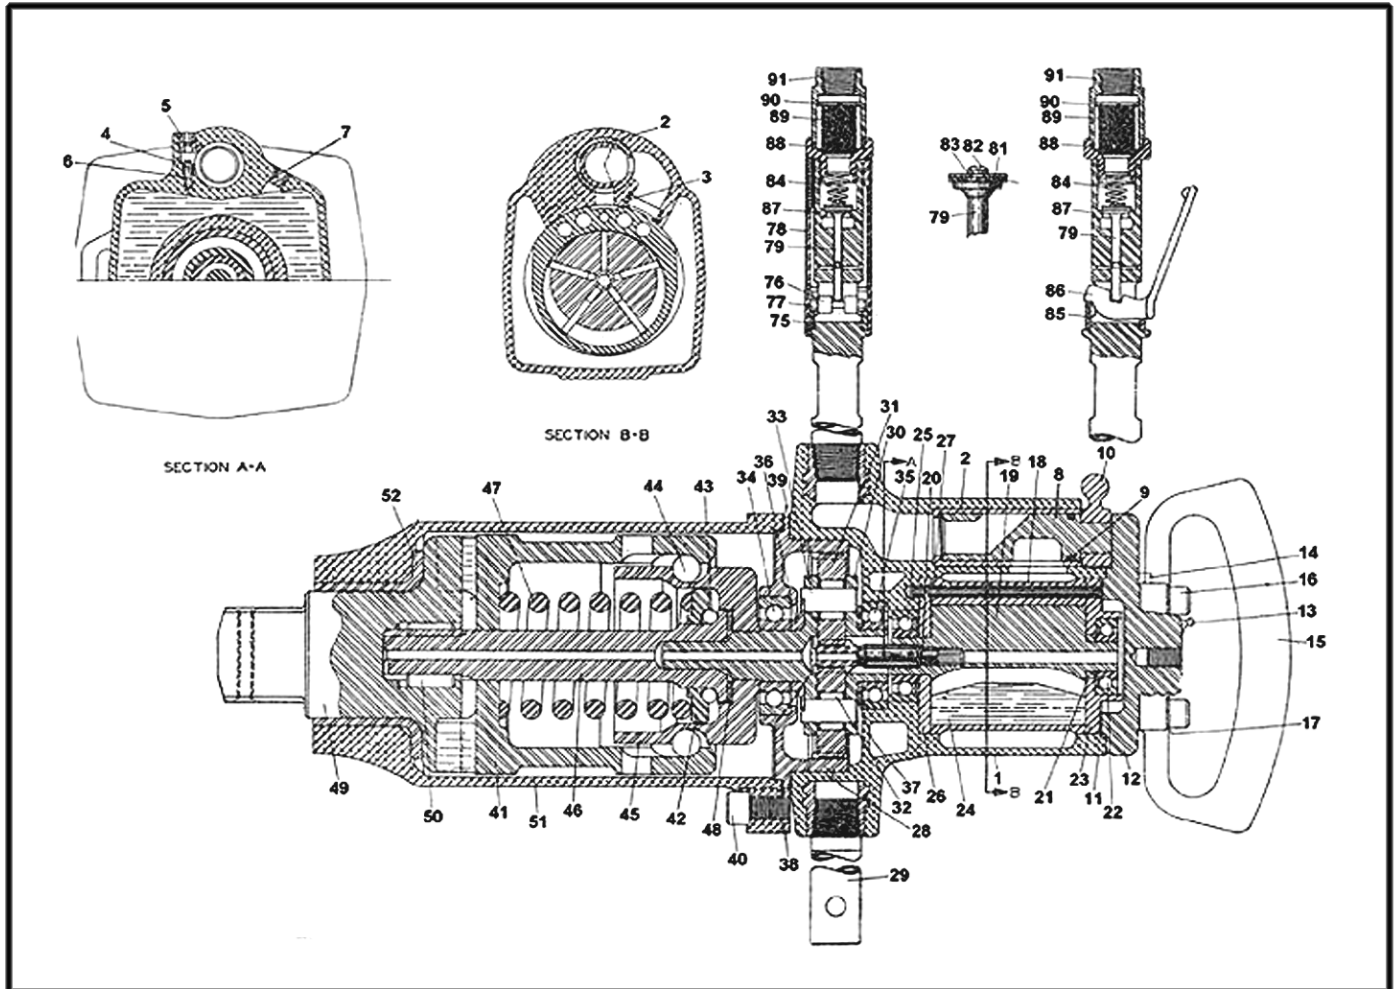

1578-LT-TH - 1-1/2" Impact Wrench

Just Tools Inc.

33a Haas Road, Toronto, On M9W 3A1

Tel: 416-748-0707 1-888-748-0707 Fax: 416-748-0706

E-mail: sales@justools.com

1578-LT-TH - 1-1/2" Impact Wrench

#	DESCRIPTION	#	DESCRIPTION
1	ILA582A1-A40 IR PARTS - MOTOR HOUSING ASSEMBLY	35	D10-518 IR PARTS - BALL BEARING
2	ILA582A1-330 IR PARTS - REVERSE VALVE BUSHING	36	ILA582A1-331 IR PARTS - GEAR FRAME FRONT SPACER
4	R2-71 IR PARTS - OILER ADJUSTING SCREW	37	577-332 IR PARTS - GEAR FRAME REAR SPACER
5	WF-109A IR PARTS - THROTTLE VALVE CAP	38	ILA578A1-720 IR PARTS - HOUSING COVER
6	R2-75 IR PARTS - OILER FELT	39	ILA582A1-239 IR PARTS - HOUSING COVER GASKET
7	ROH-377 IR PARTS - OIL CHAMBER PLUG	40	ILA582A1-638 IR PARTS - HAMMER CASE SCREW
8	ILA582A1-A329 IR PARTS - REVERSE VALVE	41	5820-724 IR PARTS - HAMMER
9	HU-730 IR PARTS - O RING	42	ILA582A1-695 IR PARTS - HAMMER SPRING THRUST BEARING
11	577-283 IR PARTS - END PLATE GASKET	43	D04-280 IR PARTS - CAM BALL
12	ILA582A1-A102 IR PARTS - BACKHEAD ASSEMBLY	44	577-714 IR PARTS - CAM BALL
13	23-188 IR PARTS - GREASE FITTING	45	5780-721 IR PARTS - BALL CAM
14	ILA582A1-68 IR PARTS - BACKHEAD CAP SCREW	46	ILA582A1-725 IR PARTS - ARBOR
15	ILA582A1-1 IR PARTS - GRIP HANDLE	47	ILA582A1-728 IR PARTS - HAMMER SPRING
16	ILA582A1-68 IR PARTS - BACKHEAD CAP SCREW	48	ILA582A1-729 IR PARTS - FRICTION DRIVE WASHER
17	HRA20A-322 IR PARTS - LOCK WASHER	49	ILA582A1-726 IR PARTS - ANVIL
18	588-3 IR PARTS - CYLINDER	50	HU-527 IR PARTS - ANVIL DRIVER PIN
19	577-53 IR PARTS - ROTOR	52	ILA582A1-641 IR PARTS - HAMMER CASE BUSHING
20	577-17 IR PARTS - ROTOR PINION	79	R4H-402 IR PARTS - THROTTLE VALVE
21	R5H-65 IR PARTS - ROTOR SPACER	84	T01-308 IR PARTS - SPRING
22	R5H-22 IR PARTS - BALL BEARING	85	R4H-270 IR PARTS - THROTTLE LEVER SPACER
23	577-12A IR PARTS - REAR END PLATE	86	R4H-273 IR PARTS - THROTTLE LEVER
24	R5H-42-5 IR PARTS - VANE PACKET	87	R4H-401 IR PARTS - THROTTLE BODY
25	R5H-24 IR PARTS - BALL BEARING	88	R4H-566 IR PARTS - AIR STRAINER CAP
26	R55H-11 IR PARTS - FRONT END PLATE	89	R5H-61 IR PARTS - AIR STRAINER SCREEN
27	205-1098 IR PARTS - CYLINDER DOWEL	90	R3H-567 IR PARTS - AIR STRAINER SCREEN SUPPORT
28	ILA582A1-406 IR PARTS - INTERNAL GEAR	91	R5H-565 IR PARTS - AIR STRAINER BODY
29	ILA578A1-48 IR PARTS - ASSIST HANDLE	NI	R5H-A565 IR PARTS - AIR STRAINER ASSEMBLY
30	ILA582A1-8 IR PARTS - PLANET GEAR FRAME	NI	ILA578A1-A724 IR PARTS - HAMMER ASSEMBLY
31	ILA582A1-10 IR PARTS - PLANET GEAR	NI	ILA582A1-58 IR PARTS - LOCK WASHER
33	577-191 IR PARTS - PLANET GEAR SHAFT	NI	577-AL401 IR PARTS - LEVER THROTTLE COM.
34	215-63 IR PARTS - BALL BEARING	NI	BU-778 IR PARTS - BACKHEAD CAP SCREW
		NI	241SR-227 IR PARTS - OIL CHAMBER PLUG