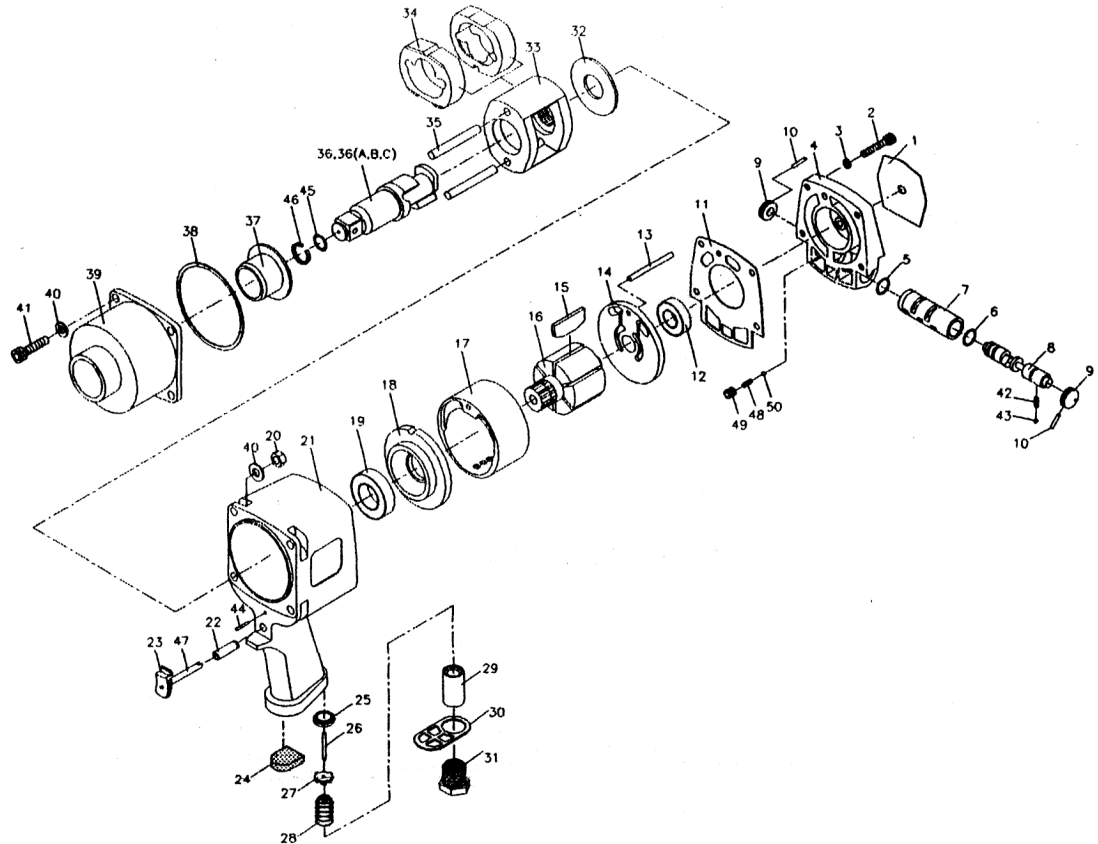

AirPro JUST TOOLS INC. AirPro

2612 1" Impact Wrench

PARTS LIST:

NO	DESCRIPTION	PARTS NO	Qty	REMARK
1	REAR PLATE	1002000000	1	
2	SCREW	1003000000	4	
3	WASHER	401300000W	4	
4	REAR COVER	1005000000	1	
5	φ 14XP1.78 O-RING	0221000000	1	
6	φ 14XP1.78 O-RING	0221000000	1	
7	THROTTLE BOSH	1007000000	1	
8	REVERSE THROTTLE	1008000000	1	
9	REGULATOR	7511000000	2	
10	φ 2.5X15 PIN	0458000000	2	
11	REAR COVER GASKET	1011000000	1	
12	6003 BEARING	7520000000	1	
13	PIN	1013000000	1	
14	REAR BEARING PLATE	1014000000	1	
15	VANE	1015000000	6	
16	ROTOR	1016000000	1	
17	CYLINDER	1017000000	1	
18	FRONT BEARING PLATE	1018000000	1	
19	EE8 BEARING	1019000000	1	
20	M8 NUT	132430000N	4	
21	HOUSING	1021000000	1	
22	TRIGGER BOSH	1022000000	1	
23	TRIGGER	9624000000	1	
24	SILENCER	4008000000	1	
25	VALVE RUBBER	1025000000	1	
26	PIN	102600000P	1	
27	VALVE	1027000000	1	
28	SPRING	1028000000	1	
29	SPRING PAD	1029000000	1	
30	EXHAUST DEFLECTOR	1030000000	1	
31	INLET	1031000000	1	
32	REAR WASHER	1032000000	2	
33	HAMMER FRAME	1033000000	1	
34	HAMMER	1034000000	2	
35	φ 8 PIN	1035000000	2	

NO	DESCRIPTION	PARTS NO	Qty	REMARK
36	ANVIL (DRIVER: 3/4")	1036000000	1	
36A	ANVIL (DRIVER: 1")	1036000000A	1	★
36B	2" EXTENDED ANVIL (DRIVER: 3/4")	1036000000B	1	★
36C	2" EXTENDED ANVIL (DRIVER: 1")	1036000000C	1	★
37	BUSHING	1037000000	1	
38	FRONT COVER GASKET	1038000000	1	
39	HAMMER CASE	1039000000	1	
40	M8 WASHER	3203000000	8	
41	M8X25 SCREW	3202000000	4	
42	φ 2.8X8.2 SPRING	0423000000	1	
43	1/8" STEEL BALL	0420000000	1	
44	φ 2.1XL16 PIN	7544000000	1	
45	φ 12.5X φ 17.5XP2.5 O-RING	7546000000	1	
46	3/4" RETAINER SUPPORT RING	7545000000	1	
47	TRIGGER ROD	102300000P	1	
48	SPRING	1043000000	1	
49	SCREW	1044000000	1	
50	φ 4 STEEL BALL	0424000000	1	