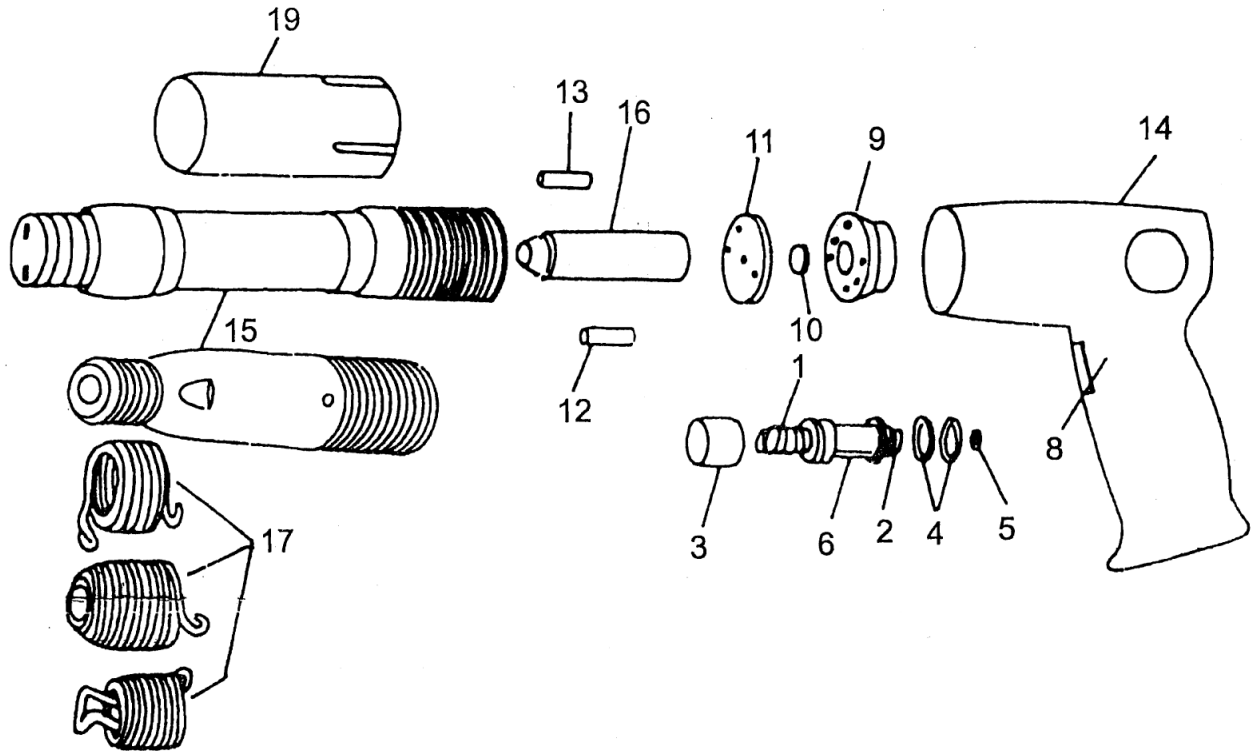

2715R HEAVY DUTY LONG HAMMER

Just Tools Inc. 33a Haas Road, Toronto, On M9W 3A1

Tel: 416-748-0707 Fax: 416-748-0706 1-888-748-0707 E-mail:sales@justools.com

Ref No,	Description	Qty
715-1	Spring-Valve	1
715-2	Throttle Valve	1
715-3	Button-Throttle	1
715-4	"O" Ring (P12)	2
715-5	"O" Ring (P4)	1
715-6	Bushing-Valve	1
715-8	Pin -Grooved	1
715-9	Lid-Valve Case	1
715-10	Disk-Valve	1
715-11	Case Valve	1
715-12	Dowel-Valve Case (Large)	1

Ref No,	Description	Qty
715-13	Dowel-Valve Case (small)	1
715-14	Handle	1
715-15	Overall Length 8 7/8" (225mm)	1
715-16	Piston	1
	Retainer-Quick Chang	1
715-17	Retainer-Bee Hive Type	1
	Retainer-Zip Change	1
715-19	Deflector	1
711-15	Overall Length 6 3/4" (171mm)	1
711-16	Piston	1