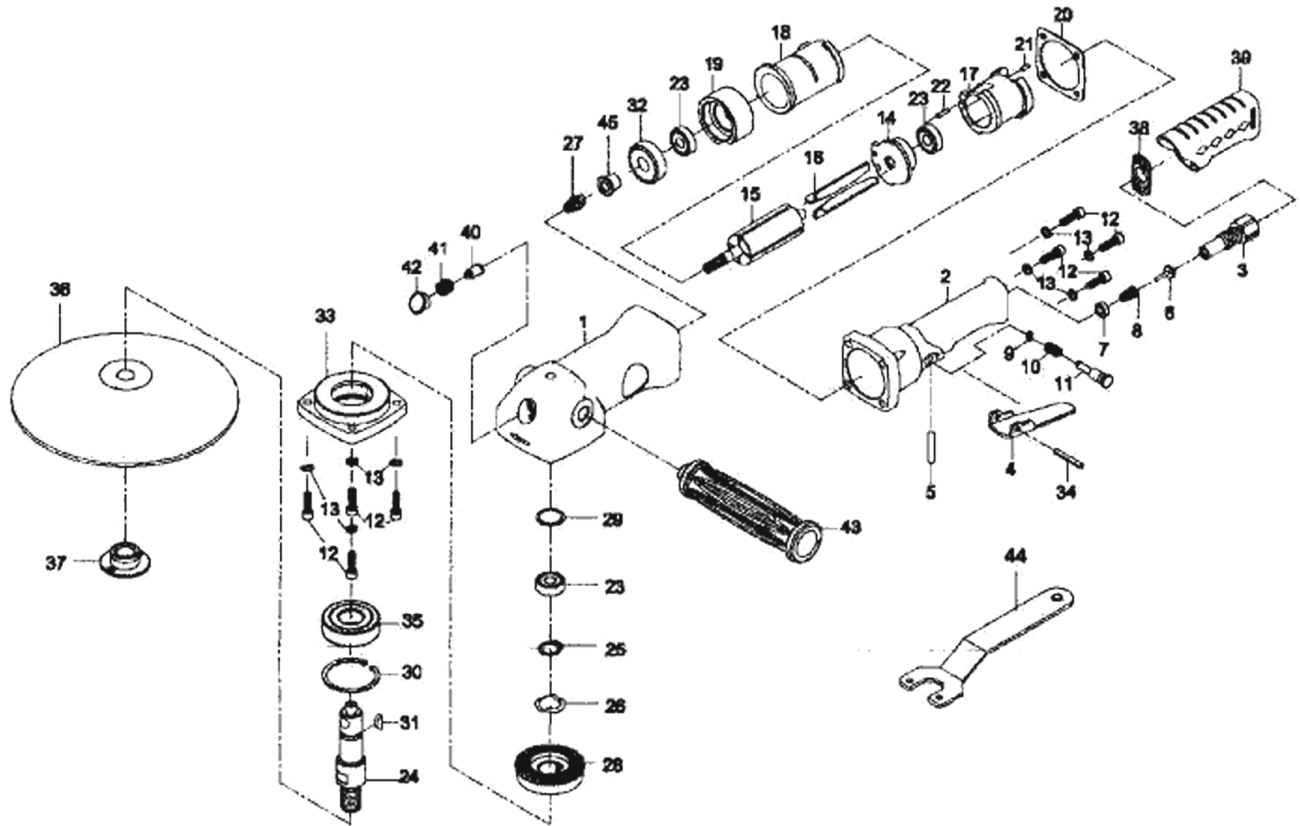

470 & 472 7" Angle Sander / Polisher

33a Haas Road, Toronto, On M9W 3A1
 Tel: 416-748-0707 1-888-748-0707
 Fax: 416-748-0706 E-mail: sales@justools.com

Index No.	Parts No.	Description	Index No.	Parts No.	Description
1	6N-666101	Motor Housing	24	6N-666124	Spindle
2	6N-666102	Valve Housing	25	STW15	Retaining Ring (STW-15)
3	6N-666103	Air Inlet	26	WW16	Spring Washer (WW-16)
4	5G-619704	Throttle Lever	27	6N-666127	Pinion Gear
5	6N-666105	Valve Pin	28	6N-666128	Bevel Gear
6	32-301210	Valve	29	6N-666111	Spacer
7	32-301207	Valve Seat	30	RTW40	Retaining Ring (RTW-40)
8	32-301206	Spring	31	61934	Key (3x13)
9	STW5	Retaining Ring (STW-5)	32	080227	Ball Bearing (6201z)
10	5G-619702	Spring	33	6N-666113	Spindle Cap
11	5G-619707	Safe Lever	34	61902	Spring Pin (4x28L)
12	6N-666137	Screw (8) (M5X22L)	35	06203Z	Ball Bearing (6203z)
13	40344	Washer (8) (M5)	36	6N-666132	Back Disc
14	5D-619014	End Plate	37	6N-666133	Disc Nut
15	6N-666115	Rotor	38	6N-666123	Exhaust Diffuser
16	61816	Rotor Blade(4)	39	6N-666152	Rubber Grip
17	5D-619024	Exhaust Deflector	40	6N-666129	Shaft
18	5D-619018	Cylinder	41	6N-666108	Spring
19	61819	Front End Plate	42	6N-666130	Press Button
20	6N-666117	Gasket	43	5G-619751	Handle
21	40317-14	Spring Pin (3x8L)	44	619554	Pin Wrench
22	40317-13	Spring Pin (3x12L)	45	6N-666138	Bushing
23	030120	Ball Bearing(3) (608zz)			