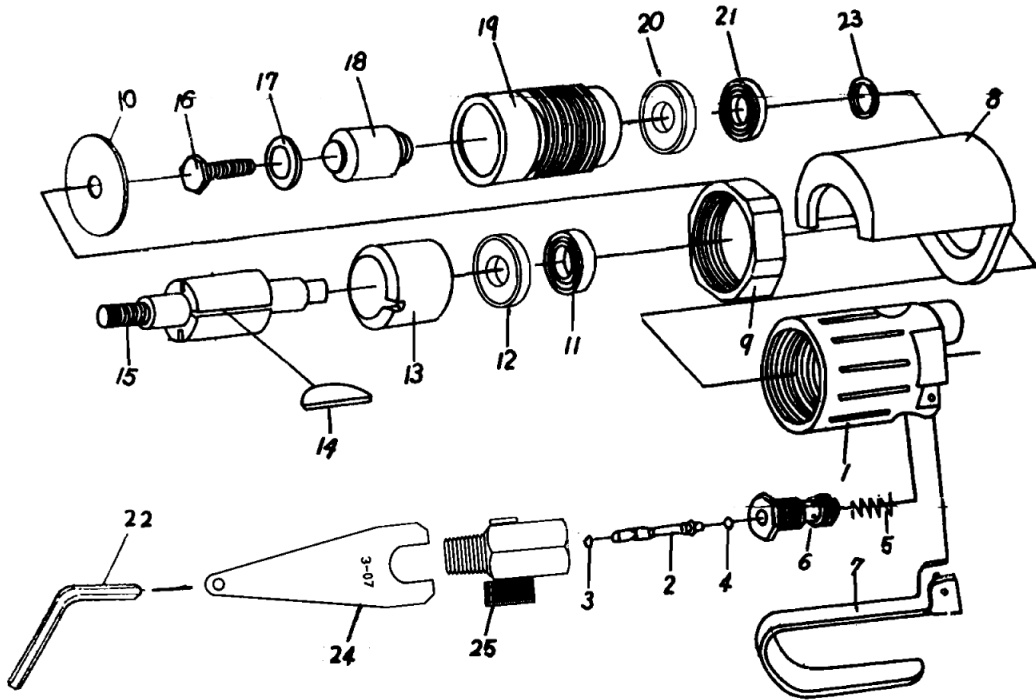

510 3" Cut-Off Tool

Item No.	Part NO.	Description	NO. Req'd	Item No.	Part NO.	Description	NO. Req'd
01	8504-01	Body	1	14	8504-14	Vanes	4
02	8504-02	Valve Stem	1	15	8504-15	Rotor	1
03	8504-03	"O" Ring	1	16	8504-16	Screw	1
04	8504-04	"O" Ring	1	17	8504-17	Washer	1
05	8504-05	Valve Stem spring	1	18	8504-18	Disc Retainer	1
06	8504-06	Throttle	1	19	8504-19	Cylinder Housing	1
07	8504-07	Trigger	1	20	8504-20	Bearing (Big)	1
08	8504-08	Guard	1	21	8504-21	Bearing	1
09	8504-09	Housing Lock Ring	1	22	8504-22	Allen Wrench	1
10	8504-10	Cutting Wheel	1	23	8504-23	Spacer	1
11	8504-11	Bearing	1	24	8504-24	Wrench	1
12	8504-12	Bearing (Small)	1	25	8504-25	Regulator	1
13	8504-13	Cylinder	1	26			