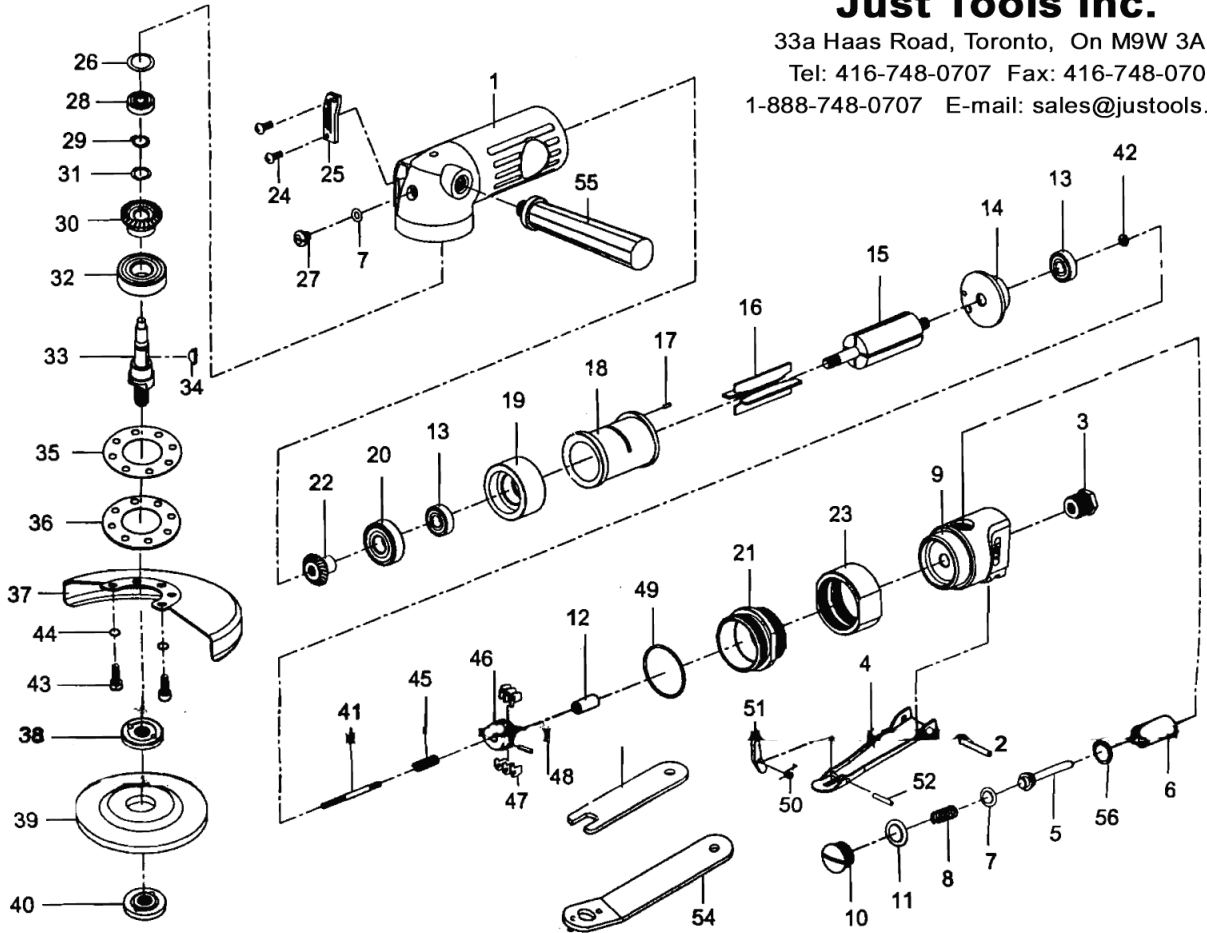

519 4" GOVERNED DISC GRINDER

Just Tools Inc.

33a Haas Road, Toronto, On M9W 3A1

Tel: 416-748-0707 Fax: 416-748-0706

1-888-748-0707 E-mail: sales@justtools.com

Index No.	Parts No.	Description	Index No.	Parts No.	Description
1	61901	Motor Housing	30	61930	Bevel Gear
2	61902	Spring Pin (4x28L)	31	61931	Wave Washer
3	30103	Air Inlet	32	061932	Ball Bearing (6202zz)
4	61904	Trigger	33	61933	Spindle
5	61905	Valve Stem	34	61934	key
6	61906	Bushing	35	61935	Gasket
7	61907	O-Ring (2) (4.9X2.2)	36	61936	Retainer
8	61908	Valve Spring	37	61937	Disc Cover
9	61909	Throttle Valve Housing	38	61938	Flange
10	61910	Throttle Lever Plug	39	* 61939	Grinding Wheel
11	60307	O-Ring (10X2)	40	61940	Flange Nut
12	61912	Plunger	41	61941	Adjust Screw
13	030120	Ball Bearing (2) (608zz)	42	61942	Adjust Nut
14	61914	End Plate	43	40343	Cap Screw (4) (M5x16L)
15	61915	Rotor	44	61944	Washer (4)
16	61916	Vanes (4)	45	61945	Spring
17	40317-14	Spring Pin (3x8L)	46	61946	Governor
18	61918	Cylinder	47	61947	Pendulum (6)
19	61919	Front End Plate	48	40317-13	Spring Pin (2) (3x12L)
20	080227	Ball Bearing (6201z)	49	61949	O-Ring (Ø37.8X1.78)
21	61921	Lock Nut	50	61950	Torsion Spring
22	61922	Bevel Pinion	51	61951	Throttle Lever Lock
23	61923	Coupling Nut	52	40337	Spring Pin (3x18L)
24	40309	Screw (2) (M3X8L)	53	61953	Spanner
25	61925	Deflector	54	61954	Pin Wrench
26	61926	Spacer	55	61955	Handle
27	61927	Screw (M6X1.0P)	56	52236	O-Ring (10.5*1)
28	030113	Ball Bearing (626zz)		*	Optional Parts
29	60319	Retaining Ring			