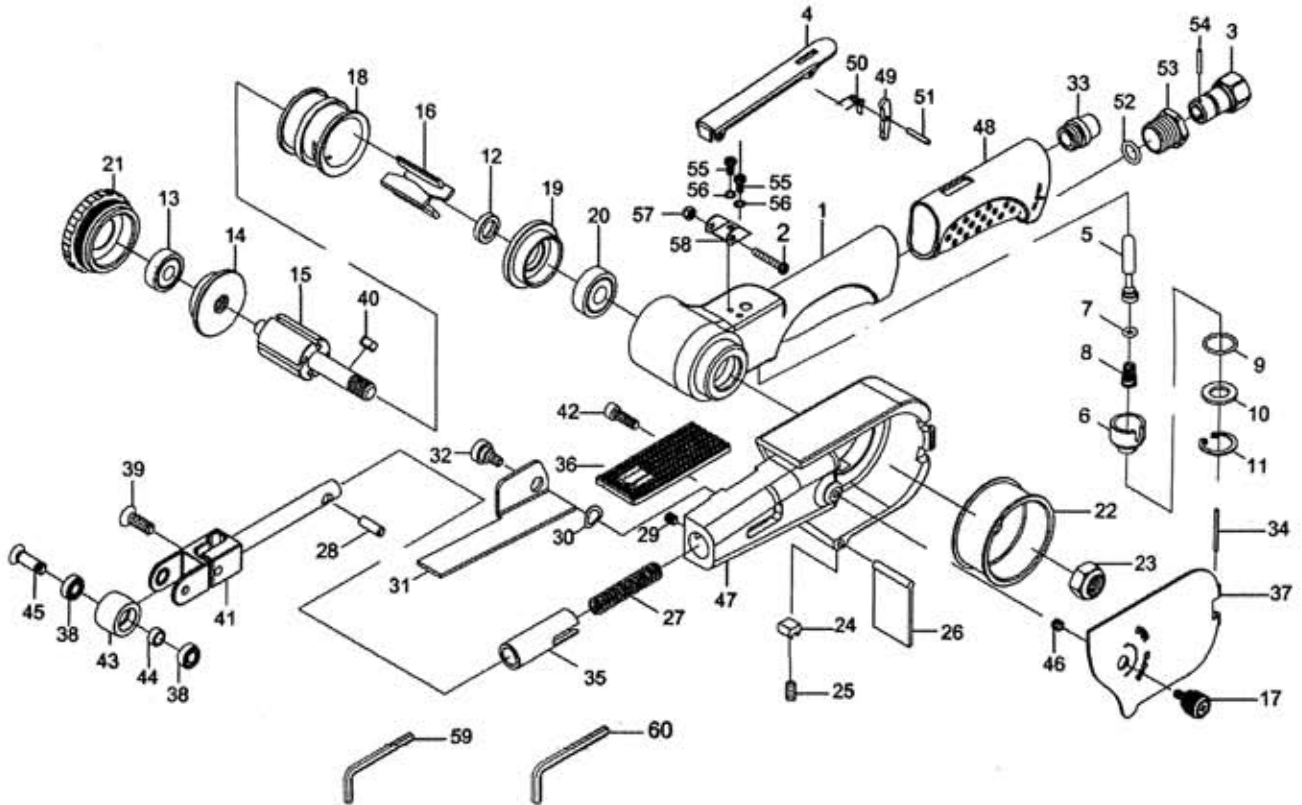

AirPro JUST TOOLS INC. AirPro

Just Tools Inc. 33A Haas Road, Toronto, On M9W 3A1 Tel: 416-748-0707 Fax: 416-748-0706
Toll Free: 1-888-748-0707 E-mail: sales@justtools.com

620 BELT SANDER

| Index No. | Parts No. | Description | Index No. | Parts No. | Description |
|-----------|------------|-------------------------|-----------|------------|------------------------------------|
| 1 | 62001 | Housing | 31 | 6T-620224 | Flat Shoe |
| 2 | 6T-620030 | Screw (M4*25L) | 32 | 6T-620221 | Screw |
| 3 | 6T-620003 | Air Inlet | 33 | 60311 | Muffler |
| 4 | 6T-620004 | Throttle Lever | 34 | SP02002600 | Spring Pin (2*26L) |
| 5 | 62005 | Valve Stem | 35 | 6T-620235 | Bushing |
| 6 | 62006 | Valve | 36 | 6T-620236 | Finger Pad |
| 7 | 30107 | O-Ring (3.9*1.9) | 37 | 6T-620237 | Guard |
| 8 | 62008 | Spring | 38 | 062045 | Ball Bearing (2) (686ZZ) |
| 9 | 62009 | O-Ring (14.5*1.5) | 39 | 6T-620248 | Screw (M6*18L) |
| 10 | 62010 | Spacer | 40 | 62017 | Key (4*4*10) |
| 11 | 62011 | Retaining Ring (RTW-18) | 41 | 6T-620241 | Tension Bar |
| 12 | 62012 | Spacer | 42 | 40343 | Screw (M5*16L) |
| 13 | 030120 | Ball Bearing (608ZZ) | 43 | 6T-620243 | Idle Pulley |
| 14 | 62014 | Rear End Plate | 44 | 6T-620250 | Spacer |
| 15 | 6T-620215 | Rotor | 45 | 6T-620244 | Screw |
| 16 | 62016 | Rotor Blade (4) | 46 | 6T-620146 | Screw Thread Inserts (#8-32UNC*10) |
| 17 | 6T-620107 | Screw | 47 | 6T-620202 | Guard Body |
| 18 | 62018 | Cylinder | 48 | 6T-620052 | Grip |
| 19 | 62019 | Front End Plate | 49 | 51540-228 | Safety Bar |
| 20 | 051220 | Ball Bearing (6000ZZ) | 50 | 51541-12 | Spring |
| 21 | 62021 | Cap | 51 | 40337 | Spring Pin (3*18L) |
| 22 | 6T-620247 | Drive Pulley | 52 | 40130 | O-Ring (8.8*1.7) |
| 23 | 62023 | Nut (M10) | 53 | 6T-620007 | Screw |
| 24 | 6T-620207 | Guard Body Luck | 54 | PN02001308 | PIN (2*13.8) |
| 25 | 6T-620211 | Screw (M5*10L) | 55 | 6T-620032 | Screw (2) (M4*8L) |
| 26 | 62026 | Dust Cover | 56 | 40147 | Spring Washer (2) (M4) |
| 27 | 6T-620240 | Spring | 57 | 6T-620034 | Nut (M4) |
| 28 | PN05001508 | Pin (5*15.8L) | 58 | 6T-620031 | Lever Support |
| 29 | 40340 | Screw (M5*5L) | 59 | 10014 | Hex. Key Wrench (4mm) |
| 30 | WW8 | Wave Washer (WW8) | 60 | 10010 | Hex. Key Wrench (2.5mm) |