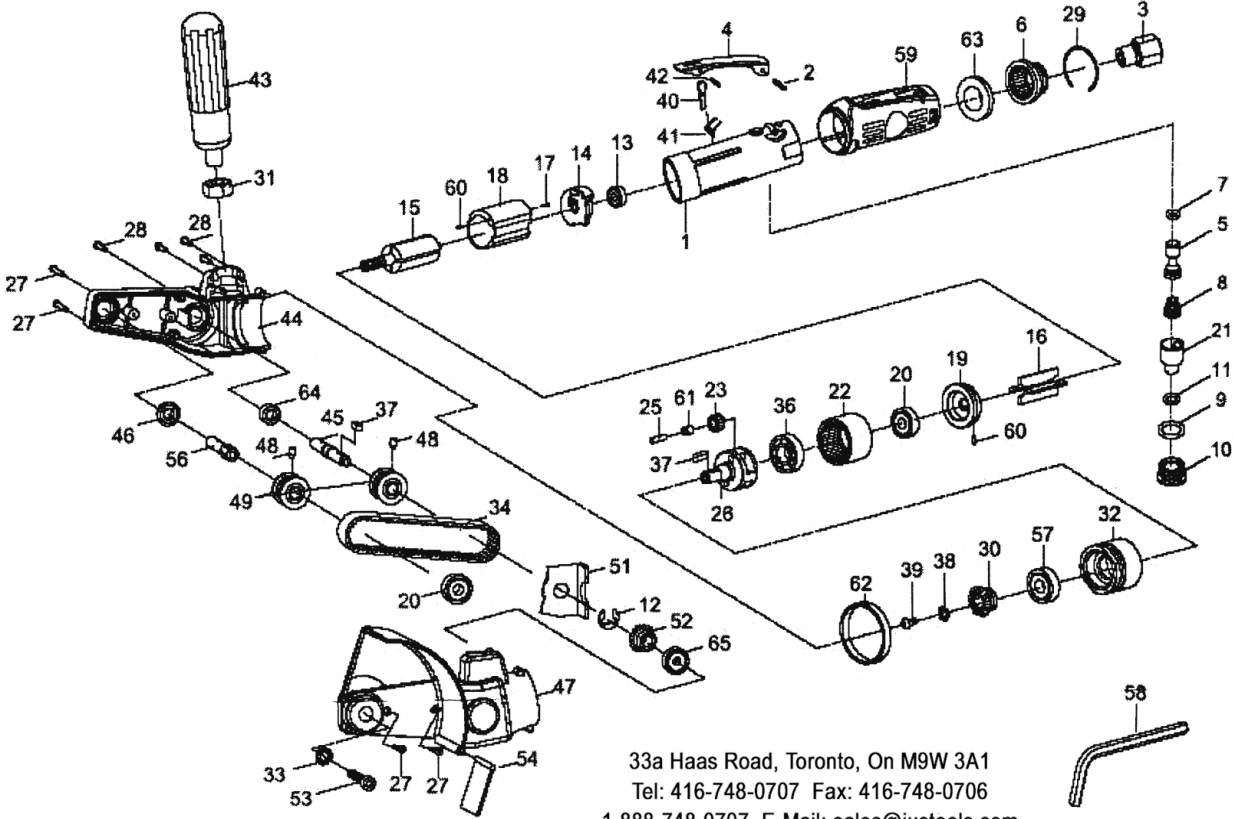

6902K UTILITY IN-LINE DRIVER

33a Haas Road, Toronto, On M9W 3A1
Tel: 416-748-0707 Fax: 416-748-0706
1-888-748-0707 E-Mail: sales@justools.com

Index No.	Parts No.	Description	Index No.	Parts No.	Description
1	301101	Motor Housing	34	690134	Toothed Belt
2	30102	Spring Pin (3*24L)	36	040313	Ball Bearing (6001Z)
3	51203	Air Inlet	37	690121	Key(2) (3*10)
4	6K-301104	Throttle Lever	38	690111	Toothed Washer (BW-4.5)
5	6K-301105	Valve Stem	39	690110	Screw
6	51206	Exhaust Deflector	40	522239	Safety Bar
7	70107	O-Ring (4.8*1.9)	41	6K-301151-0002	Spring
8	51208	Spring	42	51542	Spring Pin (2*18L)
9	70123	O-Ring (11.8*2.4)	43	690137	Handle
10	51210	Throttle Valve Plug	44	690107	Plastic Housing(R)
11	40305	O-Ring (6.5*2)	45	690120	Belt Drive Shaft
12	690112	E-Ring (ETW-8)	46	0690108	Ball Bearing (LF-688ZZ)
13	052213	Ball Bearing (696ZZ)	47	690108	Plastic Housing(L)
14	301114	End Plate	48	690117	Set Srew(2) (M4)
15	95-301115	Rotor	49	690109	Toothed Pulley(2)
16	512216	Rotor Blades(4)	51	690113	Inner Bulkhead
17	30117	Spring Pin (1.5*6L)	52	690122	Bevel Gear
18	512218	Cylinder	53	206077	Hexagonal Hole Screw (M6*20L)
19	95-301119	Front End Plate	54	690136	Dust Cover
20	030120	Ball Bearing (2) (608ZZ)	56	690123	Spindle
21	51221	Air Regulator	57	051220	Ball Bearing (6000ZZ)
22	70922	Internal Gear	58	10018	Hex. Key Wrench (5mm)
23	690146	Planet Gear(2)	59	512252	Grip
25	746425	Pin(2) (4*14.8L)	60	30117-22	Spring Pin(2) (1.5*4)
26	690126	Planet Cage	61	690145	Bushing(2)
27	690127	Tapping Screw(4) (TS 2.9*20L)	62	95-301120	Decoration Ring
28	690128	Tapping Screw(8) (TS2.9*16L)	63	51250	Muffler
29	51229	Retaining Ring	64	0688ZZ	Ball Bearing (688ZZ)
30	690130	Bevel Gear	65	030113	Ball Bearing (626ZZ)
31	690131	Nut			
32	690132	Housing Cap			
33	690133	Toothed Washer			