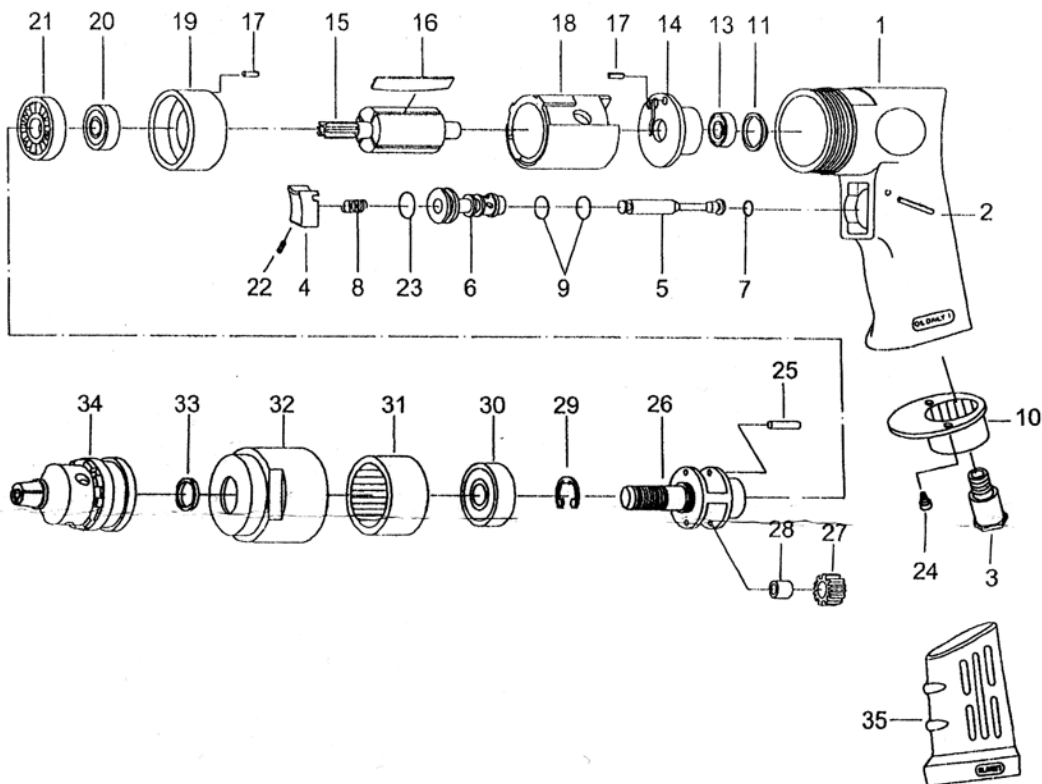

701 3/8" AIR DRILL

Index No.	Parts No.	Description	Index No.	Parts No.	Description
1	70101	Motor Housing	19	70119	Front End Plate
2	73402	Spring Pin (2.5*22L)	20	030120	Ball Bearing (608ZZ)
3	70103	Air Inlet	21	040313	Ball Bearing (6001)
4	70104	Trigger	22	70122	Set Screw (M4*6L)
5	70105	Valve Stem	23	70123	O-Ring (11.8*2.4)
6	70106	Valve Bushing	24	40309	Screw(2) (TS2.9)
7	70107	O-Ring (4.8*1.9)	25	70125	Pin(2) (4*20L)
8	70108	Valve Spring	26	70126	Planet Cage
9	70109	O-Ring(2) (9.8*1.9)	27	70127	Planet Gears(2)
10	70110	Exhaust Diffuser	28	70128	Bushing(2)
11	30111	Bearing Cap	29	70129	Retaining Ring
13	030113	Ball Bearing (626ZZ)	30	070130	Ball Bearing (77R6)
14	70114	End Plate	31	70131	Internal Gear
15	70115	Rotor	32	70132	Front Housing
16	51216	Rotor Blades (4)	33	70133	Chuck Washer
17	72017	Spring Pin(2) (2.5*6L)	34	10035-11	Key Chuck (3/8")
18	70118	Cylinder	35	80253	Rubber Grip