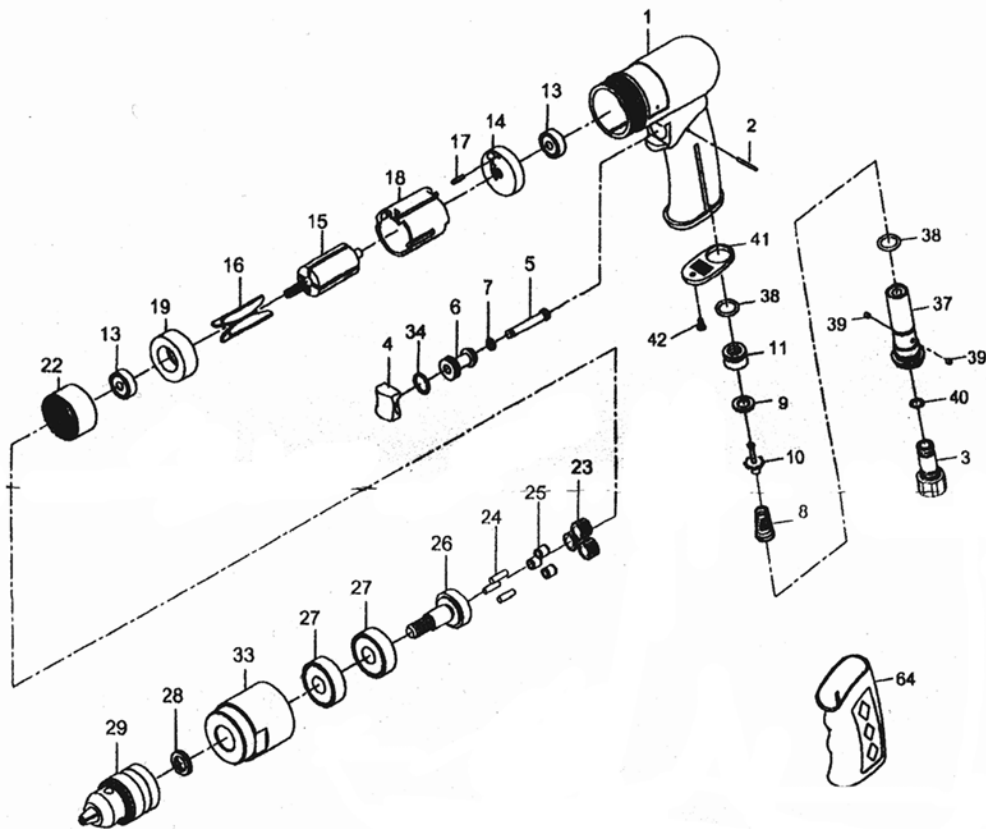

## 7010 & 7010K 3/8 Drill

7010K comes c/w Keyless Chuck

Index No.	Parts No.	Description	Index No.	Parts No.	Description
1	76-706301-0001	Motor Housing	22	80222-11	Internal Gear
2	AS000102-11	Pin (2X18.8)	23	80223-11	Planet Gear (3)
3	75-725103-0003	Air Inlet	24	30124-11	Pin (3) (4X13.8)
4	AS00304-12	Trigger	25	80225-11	Bushing (3)
5	75-725105-11	Valve Stem	26	70626-11	Work Spindle
6	75-725106-11	Valve Bushing	27	080227-11	Ball Bearing (2) (6201z)
7	40333-12	O-Ring (6X1.5)	28	70133-11	Washer
8	73108-11	Spring	29	10035-11	Key Chuck (3/8")
9	73153-11	Rubber Spacer	33	70534-11	Clamp Nut
10	500110-11SUB	Valve Stem	34	80209-11	O-Ring (12X1.5)
11	AS00207-11	Valve	37	75-725137-0003	Fixed Shaft
13	030113-11	Ball Bearing (2) (626zz)	38	500111-11	O-Ring (2) (10.8X2)
14	76-706314-11	Rear End Plate	39	PN03000300	Pin (2) (3X3)
15	70615-11	Rotor	40	OR00705105-1	O-Ring (7.5X1.5)
16	70616-11	Rotor Blade (4)	41	75-725107-0018	Exhaust Diffuser
17	80217-11	Spring Pin (2.5X10)	42	40309-11	Tapping Screw (TS2.9)
18	70118-22	Cylinder	64	75-725152-0018	Rubber Grip
19	70619-11	Front End Plate			