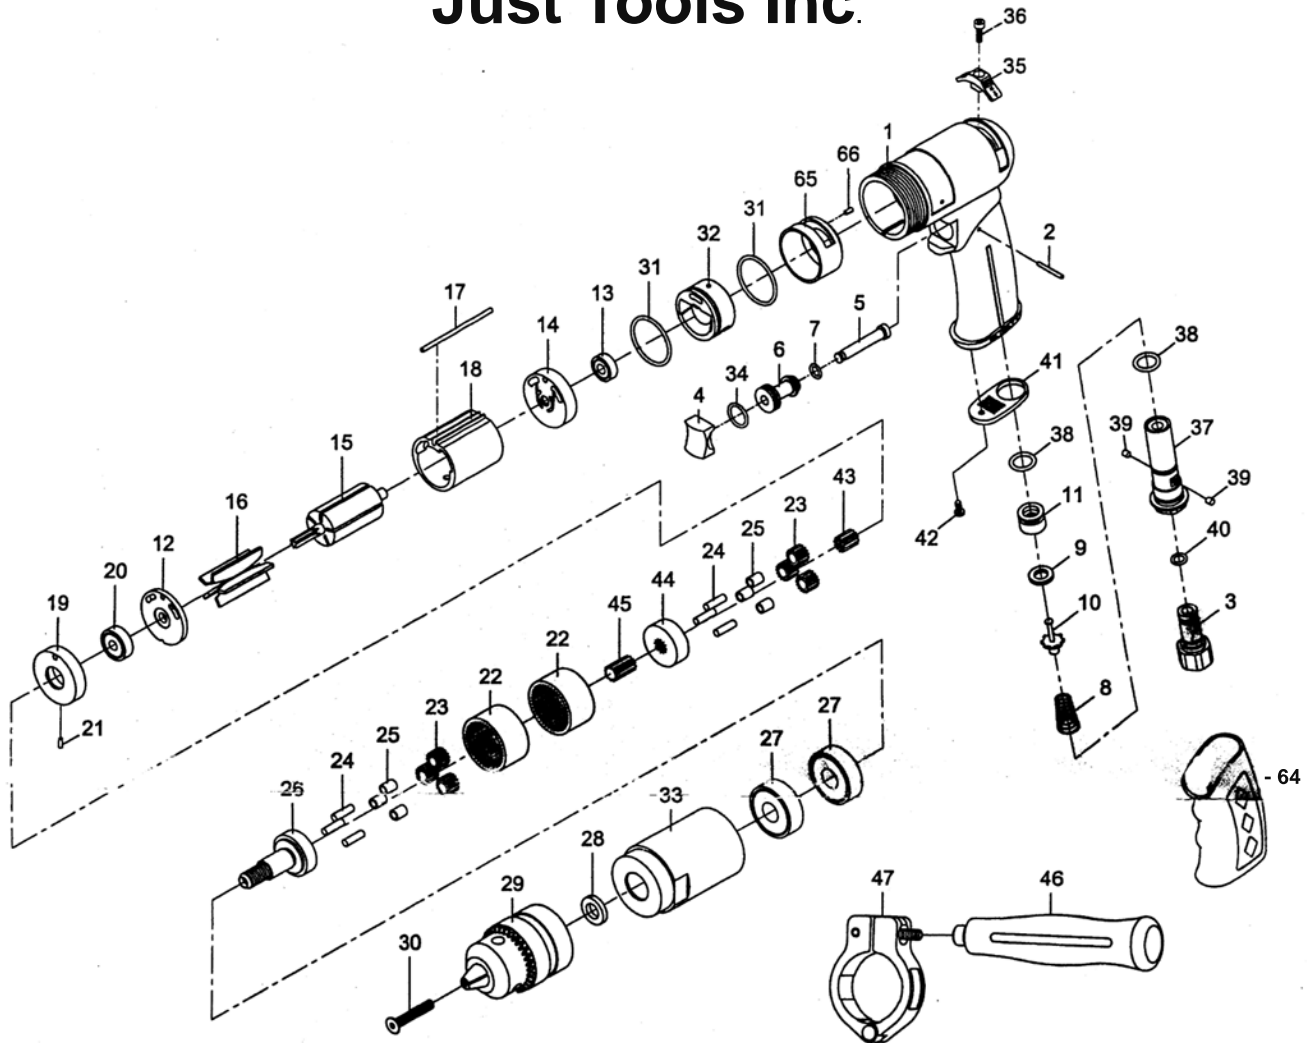

7040 1/2" Reversible Drill

Just Tools Inc.

Index No.	Parts No.	Description	Index No.	Parts No.	Description
1	75-725101-0001	Motor Housing	26	70426-11	Work Spindle
2	AS000102-11	Pin (2x18.8)	27	080227-11	Ball Bearing (2) (6201z)
3	75-725103-0003	Air Inlet	28	70133-11	Washer
4	AS00304-12	Trigger	29	10033-11	Key Chuck (1/2")
5	75-725105-11	Valve Stem	30	70430-12	Screw (M5x30)
6	75-725106-11	Valve Bushing	31	OR02607108-1	O-Ring (2) (26.7x1.78)
7	40333-12	O-Ring (6x1.5)	32	75-725121-11	Reversing Valve
8	73108-11	Valve Spring	33	70436-11	Clamp Nut
9	73153-11	Rubber Spacer	34	80209-11	O-Ring (12x1.5)
10	500110-11SUB	Valve Stem	35	75-725110-0013	Reversing Valve Knob
11	AS00207-11	Valve	36	75-725136-11	Screw (M3x10)
12	80214-11	End Plate	37	75-725137-0003	Fixed Shaft
13	052213-11	Ball Bearing (696zz)	38	500111-11	O-Ring (2) (10.8x2)
14	75-725114-11	Rear End Plate	39	PN03000300	Pin (2) (3x3)
15	80215-11	Rotor	40	OR00705105-1	O-Ring (7.5x1.5)
16	80216-11	Rotor Blades (5)	41	75-725107-0018	Exhaust Diffuser
17	80217-13	Pin (2.5x55)	42	40309-11	Screw (TS2.9)
18	80218-22	Cylinder	43	70420-11	Pinion Gear
19	75-725119-11	Front End Plate	44	70427-11	Reduction Spindle
20	030113-11	Ball Bearing (626zz)	45	70421-11	Center Gear
21	70117-11	Spring Pin (2x5)	46	822340-11	Handle
22	80222-11	Internal Gear (2)	47	75-725139-0001S	Retainer
23	70423-11	Planet Gear (6)	64	75-725152-0018	Rubber Grip
24	30124-11	Pin (6) (4x13.8)	65	75-725112-11	Reverse Valve Case
25	70425-11	Bushing (6)	66	51217-11	Spring Pin (2x4)