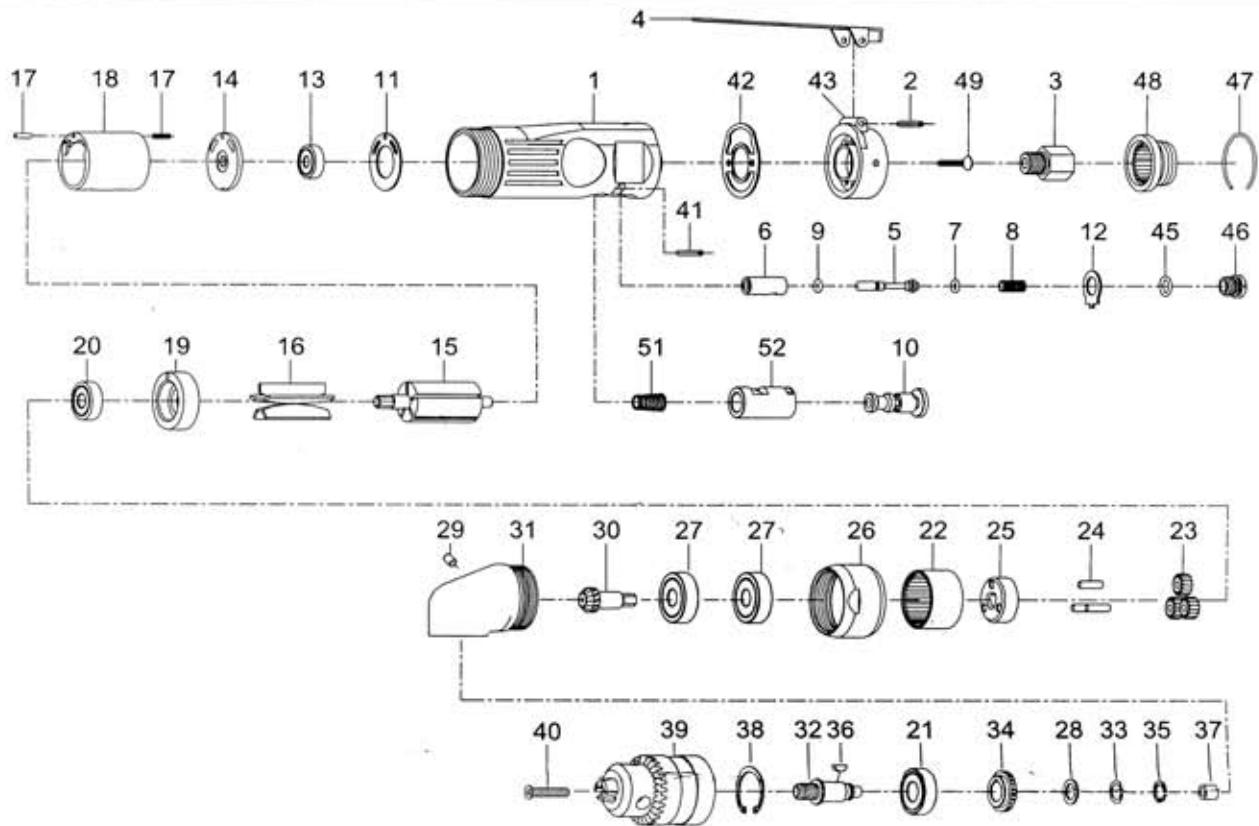

# 709R-1/2 1/2" Reversible Angle Drill

Index No.	Parts No.	Description	Index No.	Parts No.	Description
1	84201	Motor Housing	26	709126R	Lock Ring
2	30102	Spring Pin (Ø3*24L)	27	073434	Ball Bearing(2) (6200Z)
3	51203	Air Inlet	28	709128R	Washer
4	84204	Throttle Lever	29	56237	Oil Cap
5	84205	Valve Stem	30	709130R	Pinion
6	84206	Valve	31	709131R2	Angle Housing
7	30107	O-Ring (Ø3.9*Ø1.9)	32	709132R	Spindle
8	30108	Spring	33	61931	Wave Washer (WW-10)
9	84209	O-Ring (Ø2*Ø1.5)	34	709134R	Gear
10	84210	Reverse Lever	35	709112R	Retaining Ring (ISTW-10)
11	80211	Motor Gasket	36	709136R	Key
12	84212	Reverse Retainer	37	709137R	Bushing
13	030113	Ball Bearing (626ZZ)	38	60328	Retaining Ring (RTW-28)
14	80214	End Plate	39	10033	Key Chuck (1/2")
15	70915R	Rotor	40	72430	Screw (L M5*0.8P)
16	80216	Rotor Blades (5)	41	40337	Spring Pin (Ø3*18L)
17	80217	Spring Pin (2) (Ø2.5*10L)	42	84254	Rear Gasket
18	80218	Cylinder	43	84255	Rear Cover
19	70919R	Front End Plate	45	40134	O-Ring (P8)
20	030120	Ball Bearing (608ZZ)	46	84246	Throttle Valve Plug
21	060313	Ball Bearing (6001ZZ)	47	51229	Retaining Ring (Ø1.2*Ø35)
22	70922R	Internal Gear	48	51206	Exhaust Deflector
23	30123	Planet Gear (3)	49	84249	Screw (2) (M3*15L)
24	30124	Pin (3) (Ø4*13.8L)	51	84251	Spring
25	70925R	Cage	52	84252	Reverse Bushing