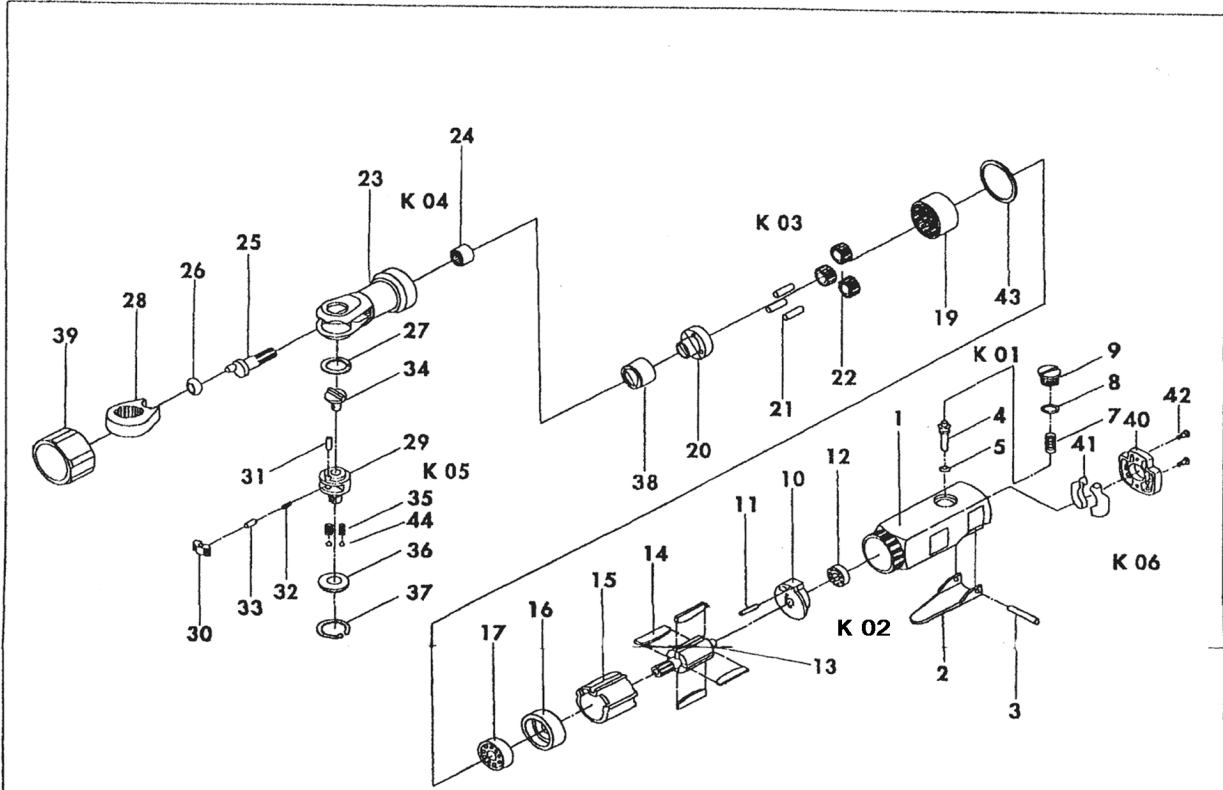

719 1/4" RATCHET WRENCH

SPECIFICATION:

CAPACITY (BOLT SIZE)	5/16"	RECOM AIR PRESSURE	90 P.S.I.	HOSE SIZE	5/16" I.D.
FREE SPEED	240 RPM	AV. AIR CONSUMPTION	3 CFM	LENGTH	6-5/16"
MAX. TORQUE	18 FT-LBS	AIR INLET	1/4" NPT	WEIGHT	1.1 LBS

PARTS LIST:

NO.	PART NO.	NAME OF PARTS	Q'TY	NO.	PART NO.	NAME OF PARTS	Q'TY
01	AR-14A01	THROTTLE HANDLE	1	27	AR-14B27	WASHER	1
02	AR-14A02	THROTTLE LEVER	1	28	AR-14B28	YOKE	1
03	SP-30240	SPRING PIN	1	29	AR-14F29	RATCHET ANVIL	1
04	AR-14A04	VALVE STEM	1	30	AR-14A30	PAWL	1
05	ORP-0040	O-RING	1	31	NR-30100	NEEDLE ROLLER	1
07	AR-14A07	SPRING	1	32	AR-14L44	SPRING	1
08	ORP-0080	O-RING	1	33	AR-14B33	SPRING CAP	1
09	AR-14A09	THROTTLE VALVE PLUG	1	34	AR-14B34	REVERSE BUTTON	1
10	AR-14A10	REAR END PLAT	1	35	AR-14047	FRICITION SPRING	2
11	SP-25140	SPRING PIN	1	36	AR-14F36	THRUST WASHER	1
12	BB-06962	BALL BEARING	1	37	RTW-020	INTERNAL STOP RING	1
13	AR-14A13	ROTOR	1	38	AR-38049	BUSHING	1
14	AR-14A14	ROTOR BLADE	4	39	AR-14A39	HOUSING CLAMP	1
15	AR-14017	CYLINDER	1	40	AR-14A40	EXHAUST DEFLECTOR	1
16	AR-14A16	FRONT END PLATE	1	41	AR-14A41	MUFFLER FELT	2
17	BB-06082	BALL BEARING	1	42	T2-200B	TAPPING SCREW	2
19	AR-14A19	SPINDLE HOUSING	1	43	AR-14A43	WASHER	1
20	AR-14A20	IDLER SPINDLE	1	44	SB-004	STEEL BALL	2
21	NR-30130	NEEDLE ROLLER	3	K01	AR-14BK01	O-RING KIT	1SET
22	AR-14025	IDLER GEAR	3	K02	AR-14BK02	REAR END PLATE KIT	1SET
23	AR-14A23	RATCHET HOUSING	1	K03	AR-14BK03	IDLER GEAR KIT	1SET
24	CS-70040	NEEDLE BEARING	1	K04	AR-14BK04	RATCHET HOUSING KIT	1SET
25	AR-14A25	CRANK SHAFT	1	K05	AR-14FK05	RATCHET HEAD KIT	1SET
26	AR-14A26	DRIVE BUSHING	1	K06	AR-14BK06	MUFFLER KIT	1SET