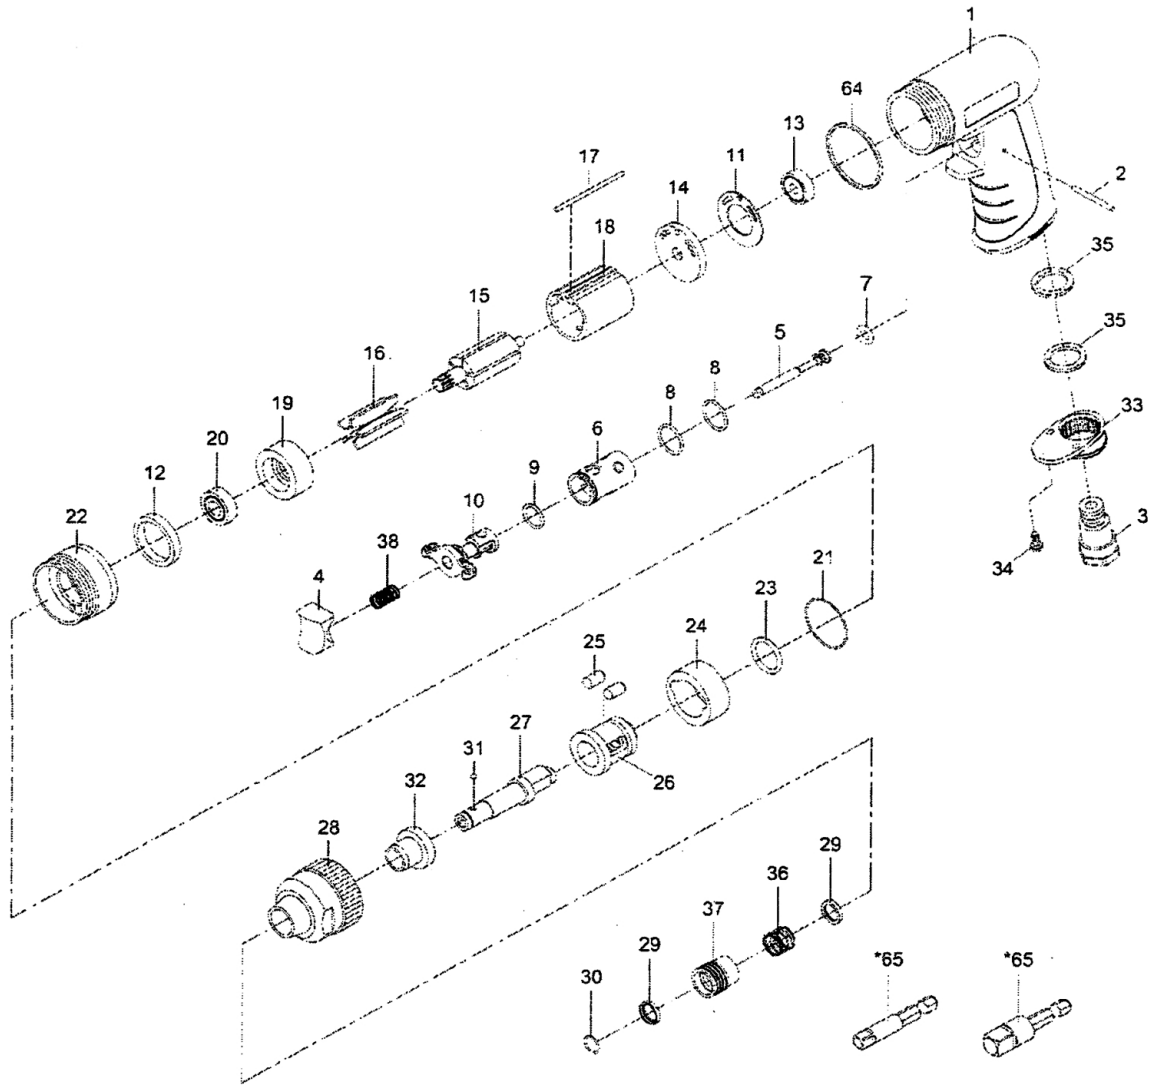

## 7254P 1/4" HEX IMPACT DRIVER

Index No.	Parts No.	Description	Index No.	Parts No.	Description
1	75-7254P01	Motor Housing	22	40-725328	Clamp Nut
2	822202	Pin (2.5x26.8)	23	OR01872262	O-Ring (18.72x2.62)
3	40-725303	Air Inlet	24	40-725311	Hammer
4	75-725304	Trigger	25	40-725317	Hammer Pin (2)
5	75-725305	Valve Stem	26	40-725308	Hammer Cage
6	75-725306	Valve Bushing	27	48-725302	Anvil
7	72807-12	O-Ring (4.5x2.5)	28	40-725332	Hammer Case
8	795820	O-Ring (2) (15.5x1.5)	29	48-401444	Washer (2)
9	80209	O-Ring (12x1.6)	30	80230	Retaining Ring
10	75-725310	Reverse Lever	31	40145	Steel Ball (1/8")
11	80211	Motor Gasket	32	40-725325	Anvil Bushing
12	40-725327	Washer	33	70110-21	Exhaust Diffuser
13	030113	Ball Bearing (626zz)	34	40309	Screw (2) (TS2.9)
14	75-725314	Rear End Plate	35	75-725350	Damping Material (2)
15	40-725315	Rotor	36	AS000156	Spring
16	80216	Rotor Blade (5)	37	48-725342	Ball Retainer
17	75-725317	Pin (2.5x57)	38	82208	Valve Spring
18	80218-22	Cylinder	64	75-725351	Decoration Ring
19	40-725319	Front End Plate		40-728460	Hexagon Shank Socket Adaptor (1/4")
20	070130	Ball Bearing (77R6zz)	*65	41-728460	Hexagon Shank Socket Adaptor (3/8")
21	OR03200100	O-Ring (32x1)			