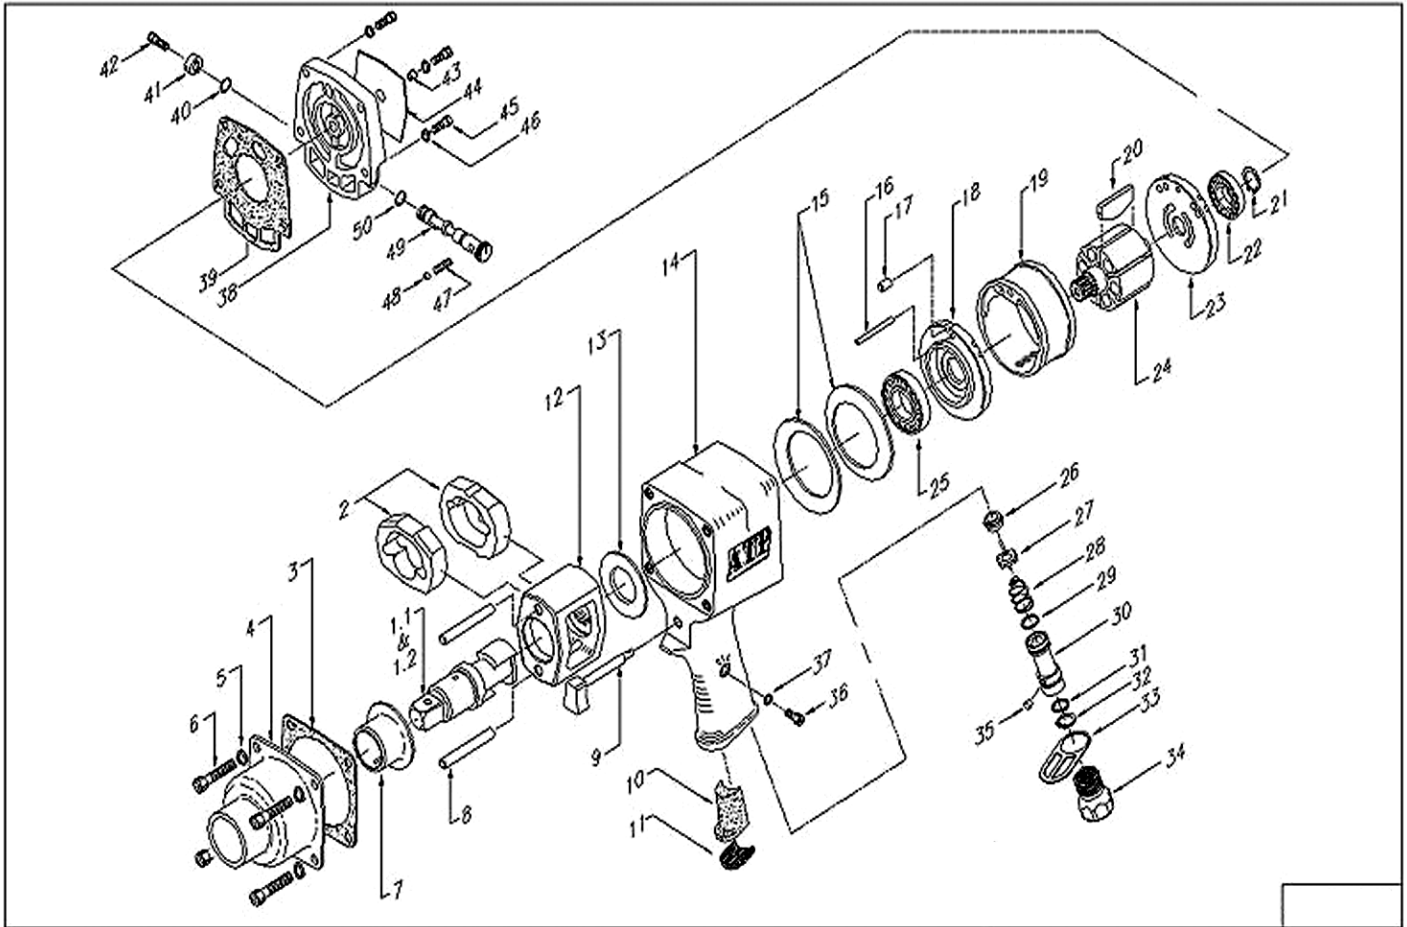

# 7520-PT-TH - 3/4" & 7520-PT-1H - 1" Impact Wrenches

Page 1 of 2

## 7520-PT-TH & 7520-PT-1H Impact Wrenches

#	DESCRIPTION	#	DESCRIPTION
1.1	2910-726 "IR PARTS - 3/4"" SQ. DR. ANVIL"	26	DG230-303 IR PARTS - THROTTLE VALVE SEAL
1.2	2910-826 IR PARTS - ANVIL	28	2920P-51 IR PARTS - THROTTLE VALVE SPRING
2	2910-724 IR PARTS - HAMMER	29	85H-167 IR PARTS - O RING
3	910-36 IR PARTS - HAMMER CASE GASKET	30	2920P-A198 IR PARTS - OILER BODY ASSY.
4	2920B-A727 IR PARTS - HAMMER CASE ASSY.	31	85H-167 IR PARTS - O RING
5	NL8 IR PARTS - 5/16 NORD LOCK WASHER	32	SML8-24 IR PARTS - OILER RETAINING RING
6	34U-103 IR PARTS - HAMMER CASE CAP SCREW	33	2920P-23 IR PARTS - EXHAUST DEFLECTOR
7	910-641 IR PARTS - HAMMER CASE BUSHING	34	2920P-465 IR PARTS - INLET BUSHING
8	2910-704 IR PARTS - HAMMER PIN	35	77H-75 IR PARTS - OILER BODY PLUG
10	2920P-311 IR PARTS - EXHAUST SILENCER	36	D92-227 IR PARTS - OILER PLUG
12	2910-A703 IR PARTS - HAMMER FRAME ASSEMBLY	38	2920P-A202 IR PARTS - MOTOR HOUSING COVER ASSY.
13	910-706 IR PARTS - REAR FRAME WASHER	39	2920P-739 IR PARTS - GASKET
14	2920P-A40 IR PARTS - HOUSING	42	231-665 IR PARTS - OIL CHAMBER PLUG
15	2920-207 IR PARTS - WASHER	43	130SR-188 IR PARTS - GREASE FITTING
16	910-98 IR PARTS - CYLINDER DOWEL	44	2920P-301 IR PARTS - NAMEPLATE
17	2920-74 IR PARTS - END PLATE DOWEL	45	5080-638 IR PARTS - CAP SCREW 1/4-20X1
18	2920-11 IR PARTS - FRONT END PLATE	46	NL6 IR PARTS - 1/4 NORD LOCK WASHER
19	2920-3 IR PARTS - CYLINDER	48	AV1-255 IR PARTS - STEEL BALL
21	MVA008-218 IR PARTS - BEARING RETAINER	49	2910B-329 IR PARTS - REVERSE VALVE
22	4E-510 IR PARTS - BALL BEARING		
23	2920-12 IR PARTS - REAR END PLATE		
24	2910B-53 IR PARTS - ROTOR		
25	834-24 IR PARTS - BALL BEARING		