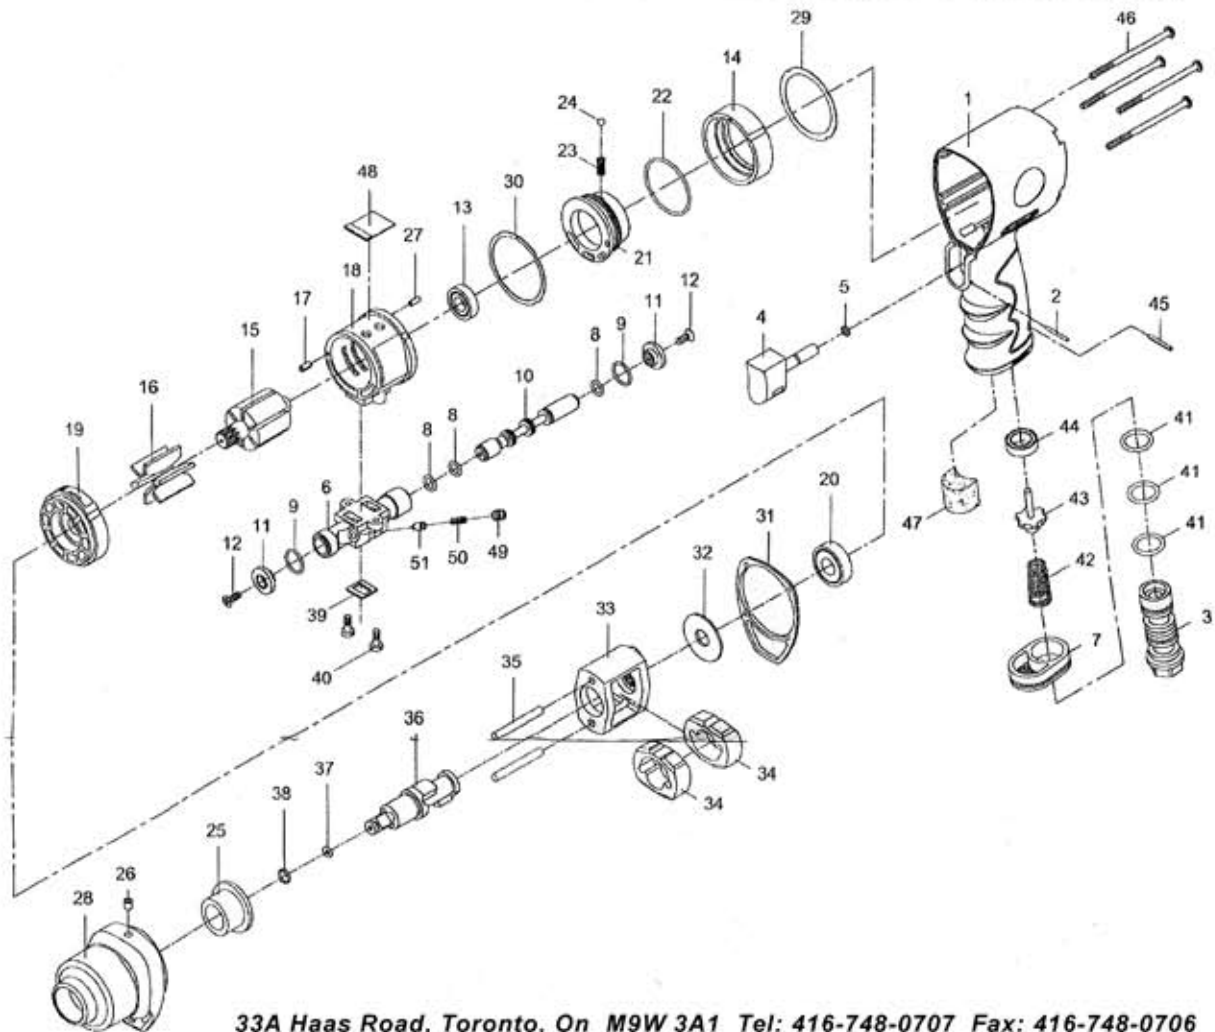

## 7750 3/8" PROFESSIONAL IMPACT WRENCH

**33A Haas Road, Toronto, On M9W 3A1 Tel: 416-748-0707 Fax: 416-748-0706**  
**Toll Free: 1-888-748-0707 E-mail: sales @justools.com**

Index No.	Parts No.	Description	Index No.	Parts No.	Description
1	41-4012P01	Motor Housing	27	30117-22	Spring Pin (1.5x4)
2	62054	Spring Pin (2x20)	28	41-401228	Hammer Case
3	41-401203	Air Inlet	29	41-401234	Gasket
4	43-403204	Trigger	30	41-401236	Gasket
5	OR00400100	O-Ring (4x1)	31	41-401235	Gasket
6	41-401206	Reverse Valve	32	41-401227	Washer
7	41-401207	Exhaust Diffuser	33	41-401208	Hammer Cage
8	OR00645086	O-Ring (3) (6.45x0.86)	34	41-401211	Hammer (2)
9	OR01104103	O-Ring (2) (11.4x1.25)	35	41-401217	Hammer Pin (2) (5.1x42.2)
10	41-401210	Reverse Stem	36	41-401202	Anvil (3/8")
11	41-401229	Button (2)	37	30107	O-Ring (3.8x1.9)
12	61035	Screw (2) (M3x8)	38	40103	Retaining Ring
13	051838	Ball Bearing (6900zz)	39	41-401237	Gasket
14	41-401249	Fixed Ring	40	41-401250	Screw (2)
15	41-401215	Rotor	41	795847	O-Ring (3) (15.8x2.4)
16	41-401216	Rotor Blade (6)	42	43-403147	Valve Spring
17	70117-13	Spring Pin (2.5x5)	43	43-403148	Valve Stem
18	41-401218	Cylinder	44	43-403145	Rubber Spacer
19	41-401219	Front End Plate	45	70102	Spring Pin (2.5x20)
20	060313	Ball Bearing (6001zz)	46	41-401230	Screw (4) (M4x75)
21	41-401221	Air Regulator	47	41-401253	Muffler Material
22	61949	O-Ring (37.8x1.78)	48	41-401251	Muffler Material
23	795846	Spring	49	72022	Set Screw (M4x4)
24	40145	Steel Ball (1/8")	50	41-401241	Spring
25	41-401225	Anvil Bushing	51	41-401242	Pin
26	56237	Oil Cap (3/16")			