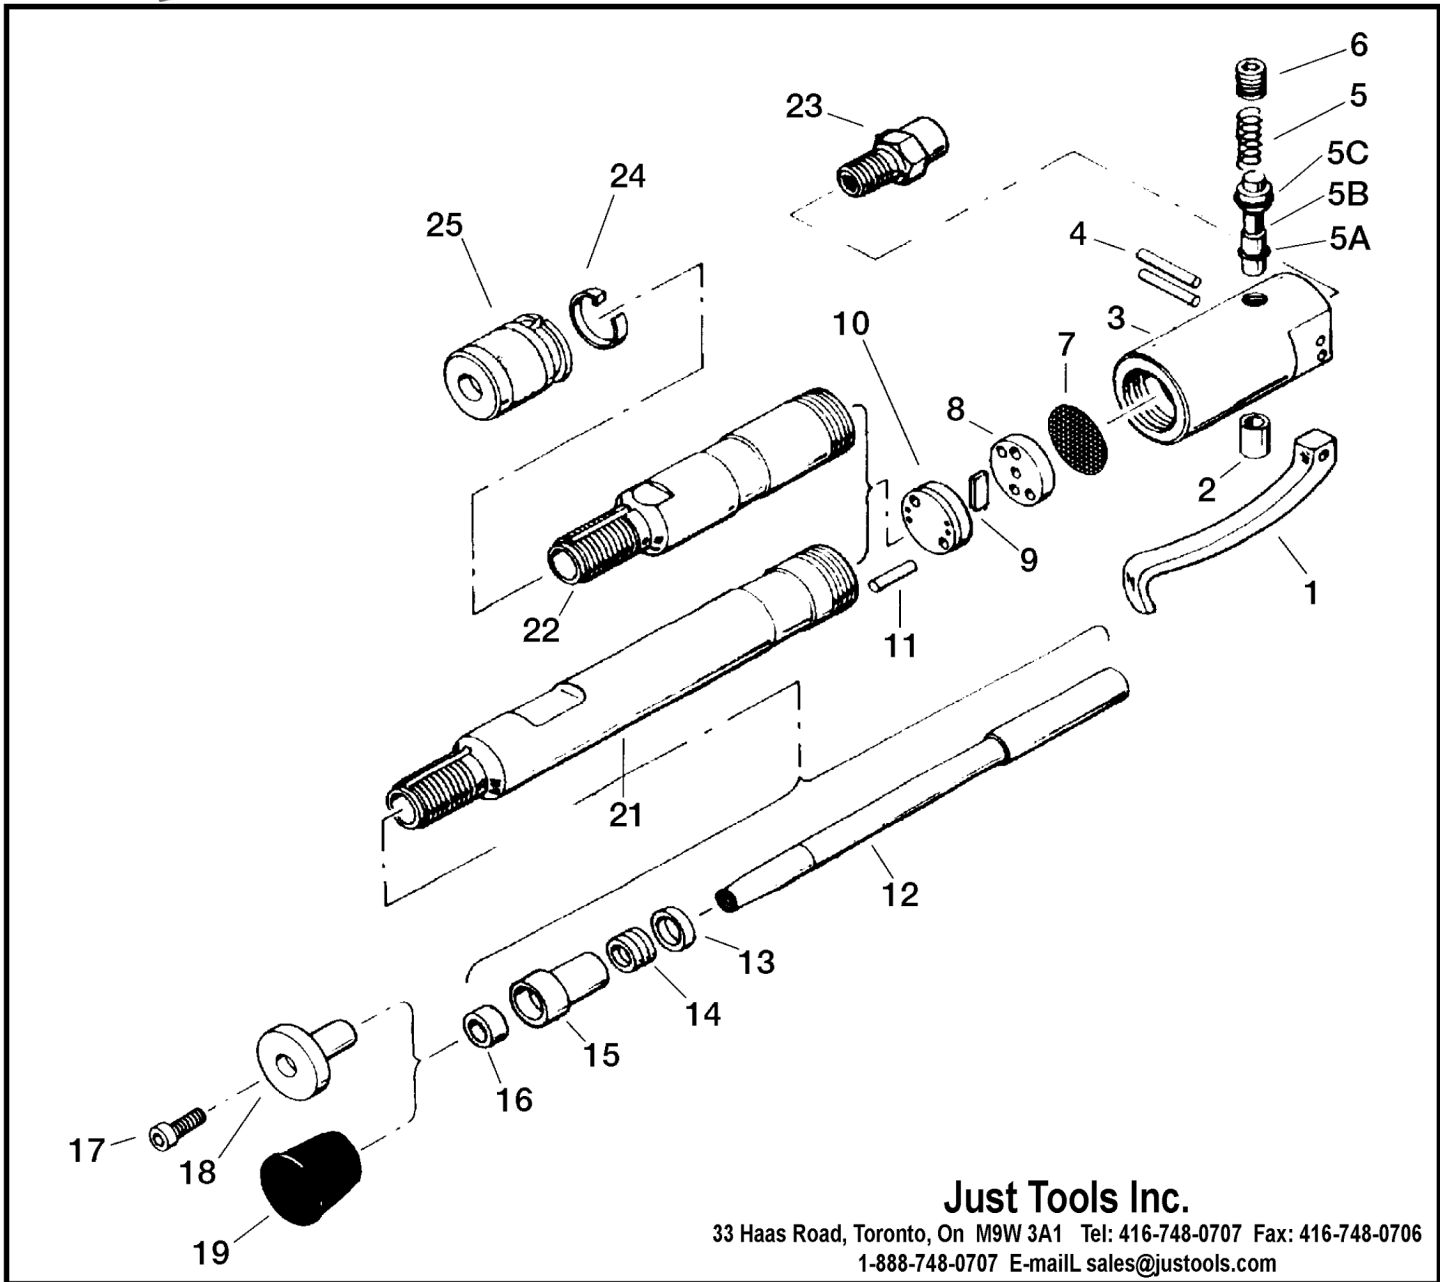

8-2-1/2 2-1/2" Stroke Bench Rammer

8-4 4" Stroke Bench Rammer

Just Tools Inc.

33 Haas Road, Toronto, On M9W 3A1 Tel: 416-748-0707 Fax: 416-748-0706
 1-888-748-0707 E-mail: sales@justtools.com

Index	Part No.	Description	Qty.
1	695542	Lever	1
2	695546	Throttle Valve Bushing	1
3	695539	Backhead	1
4	695773	Throttle Lever Pin	2
5	695547	Throttle Valve Spring	1
5A	696930	O-Ring	1
5B	695545	Throttle Valve	1
5C	696930B	O-Ring	1
6	696078	Throttle Valve Spring Plug	1
7	695538	Screen	1
8	695533	Valve Block Lid	1
9	695532	Valve	1
10	695534	Valve Block	1
11	695537	Valve Block Dowel Pin	1
12	695556	Piston w/Thread (2-1/2" stroke)	1

Index	Part No.	Description	Qty.
-	695525	Piston w/Thread (4" stroke)	1
13	695551	Gland Washer	1
14	695552	Packing Set	1
15	695550	Gland Bushing (4")	1
-	695566	Gland Bushing (2-1/2")	1
16	700073	Front Rod Seal	1
17	0940051	Socket Screw	1
18	0940049	Steel Butt (2-1/2" threaded)	1
19	202-802	Rubber Butt (2-1/2")	1
21	695531	Cylinder (4" stroke)	1
22	695564	Cylinder (2-1/2" stroke)	1
23	1994	Inlet Bushing (1/2" MPT x 3/8" FPT)	1
24	695553	Packing Nut Lock Clip	1
25	695549	Packing Nut	1