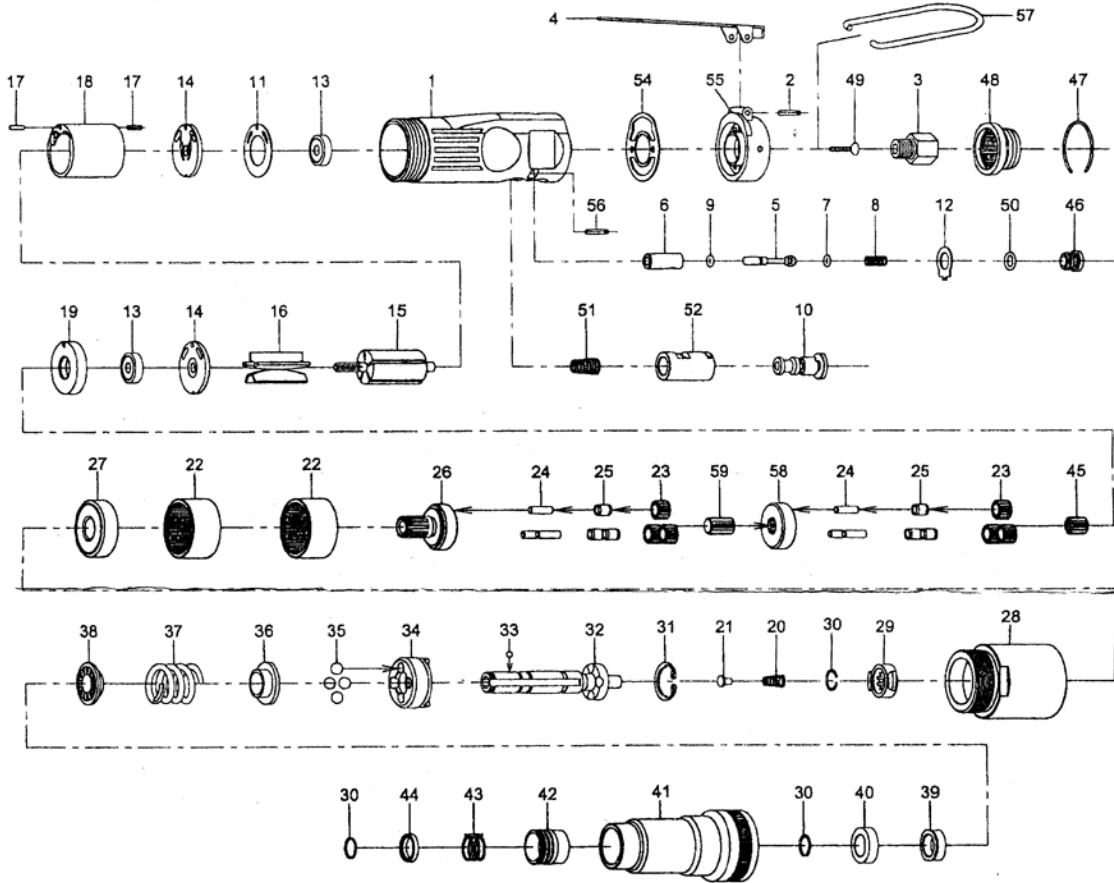

## 843 1/4" Straight Screwdriver

Index No.	Parts No.	Description	Index No.	Parts No.	Description
1	84201	Housing	30	80230	Retaining Ring (3)
2	30102	Spring Pin (3*24L)	31	80231	Retaining Ring
3	51203	Air Inlet	32	80232	Cam Spindle
4	84204	Throttle Lever	33	40145	Steel Ball (1/8")
5	84205	Valve Stem	34	80234	Clutch Carrier
6	84206	Valve	35	80235	Steel Ball (1/4")
7	30107	O-Ring (3.8*1.9)	36	80236	Washer
8	30108	Spring	37	80237	Spring
9	84209	O-Ring (2*1.5)	38	80238	Washer
10	84210	Reverse Lever	39	80239	Adjust Nut
11	80211	Motor Gasket	40	80240	Spacer
12	84212	Reverse Retainer	41	80241	Clutch Housing
13	030113	Ball Bearing (2) (626zz)	42	80242	Ball Retainer
14	80214	End Plate (2)	43	80243	Spring
15	80215	Rotor	44	80244	Washer
16	80216	Rotor Blade (5)	45	70420	Pinion Gear
17	80217	Pin (2) (2.5*10L)	46	84246	Throttle Valve Plug
18	80218	Cylinder	47	51229	Retaining Ring
19	80219	Spacer	48	51206	Exhaust Deflector
20	80220	Spring	49	84249	Screw (2) (M3*15L)
21	80221	Spring Guide	50	40134	O-Ring (7.8*1.9)
22	80222	Internal Gear(2)	51	84251	Spring
23	80223	Planet Gear (6)	52	84252	Reverse Bushing
24	30124	Pin (6) (4*13.8L)	54	84254	Rear Gasket
25	80225	Bushing (6)	55	84255	Rear Cover
26	80226	Work Spindle	56	80202	Spring Pin (2.5*24L)
27	080227	Ball Bearing (6201z)	57	84257	Hook
28	80328	Clamp Nut	58	70427	Reduction Spindle
29	80229	Drive Dog	59	70421	Center Gear