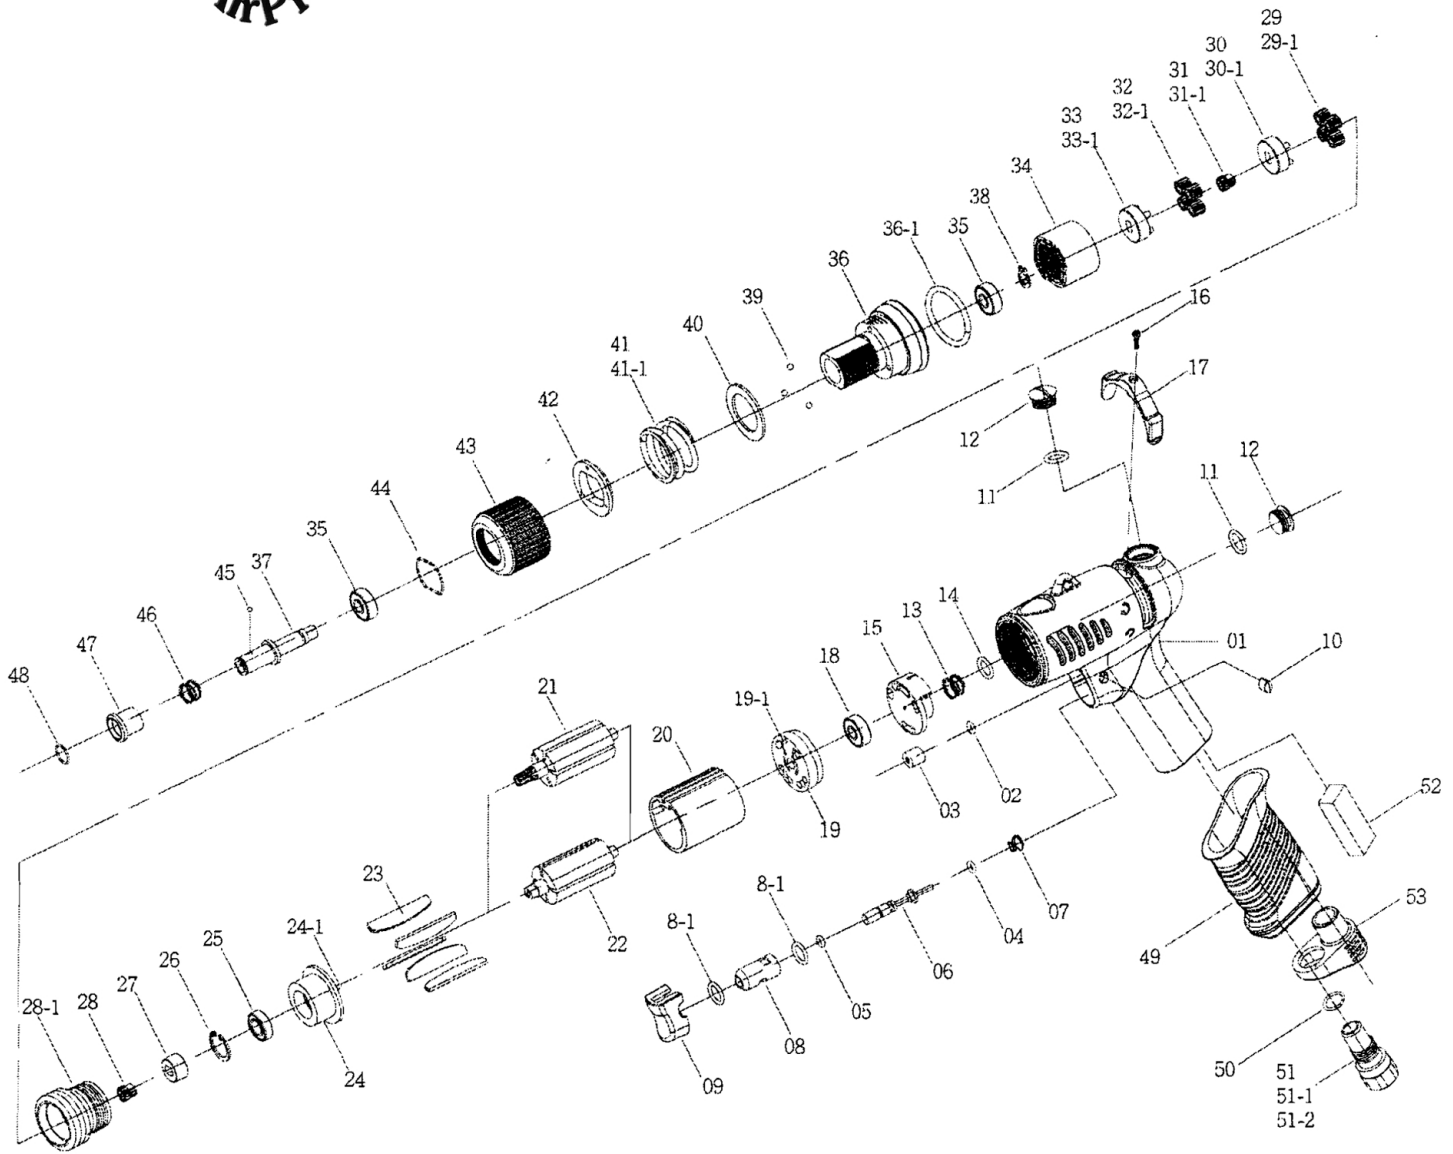

A39BPN 1/4" Adjustable Clutch Screwdriver

No.	Part No.	Part Name	Q.	No.	Part No.	Part Name	Q.	No.	Part No.	Part Name	Q.
1	5L2108	Pistol Housing	1	21	1S3044	10T Rotor [A45]	1	36	5A5352	Clutch Housing	1
2	7Q2008	O Ring	1	22	1S3045	Rotor [A39]	1	36-1	4W6023	Washer	1
3	2C2003	Blank Cap	1	23	1P3051	Blade	6	37	3S2028	Anvil	1
4	7Q2006	O Ring	1	24	1P3061	Front Plate	1	38	6N2081	C Ring	1
5	7Q6112	Valve O-Ring	1	24-1	6S2014	Pin	1	39	7S2112	Ball	3
6	6S2023	Valve Pin	1	25	7S2011	Ball Bearing	1	40	2S5233	Washer	1
7	6N2106	Cone Spring	1	26	6N2020	C Ring [A45]	1	41	6N3017	Torque Spring[A39]	1
8	6S2024	Valve Bushing	1	27	1S3050	Connect [A39]	1	41-1	6N3016	Torque Spring[A45]	1
8-1	7Q2009	O Ring	2	28	1P2270	18T Main Gear [A39]	1	42	3S3222	Regulation Washer	1
9	5L2701	Button	1	28-1	1S2063	Internal Gear [A45]	1	43	3A3033	Torque Ring	1
10	5L2116	Cap	2	29	1P2110	12T Plant Gear [A39]	4	44	6N3301	C Ring	1
11	2Q5001	O Ring	2	29-1	1P2101	15T Plant Gear [A45]	4	45	7S3107	Ball	1
12	2S2011	Screw Cap	2	30	1P2291	Third Gear Cage [A39]	1	46	6N2110	Spring	1
13	6N2108	Spring	1	30-1	1P3281	Fifth Gear Cage [A45]	1	47	5S2001	Bit Slide Sleeve	1
14	7Q2017	Valve O-Ring	1	31	1P5101	14T Main Gear [A39]	1	48	6N2001	C Ring	1
15	2P6005	Valve	1	31-1	1G6085	10T Main Gear [A45]	1	49	5L2202	Pistol Cover	1
16	7S2107	Set Screw And Washer	1	32	1P2131	14T Plant Gear [A39]	4	50	2Q5001	O Ring	1
17	2L3011	Switch	1	32-1	1P2101	15T Plant Gear [A45]	4	51	2S2005	Air Inlet Bushing [PT]	1
18	7S2001	Ball Bearing	1	33	1P2290	Fourth Gear Cage [A39]	1	51-1	2S2008	Air Inlet Bushing [PS]	1
19	1S3001-A	End Plate	1	33-1	1P3280	Fifth Gear Cage [A45]	1	51-2	2S2006	Air Inlet Bushing [NPT]	1
19-1	6S2013	Pin	1	34	1S3156	Internal Gear	1	52	2P3040	First Silencer	1
20	1P3005	Cylinder	1	35	7S2010	Ball Bearing	2	53	2P3024	Second Silencer	1