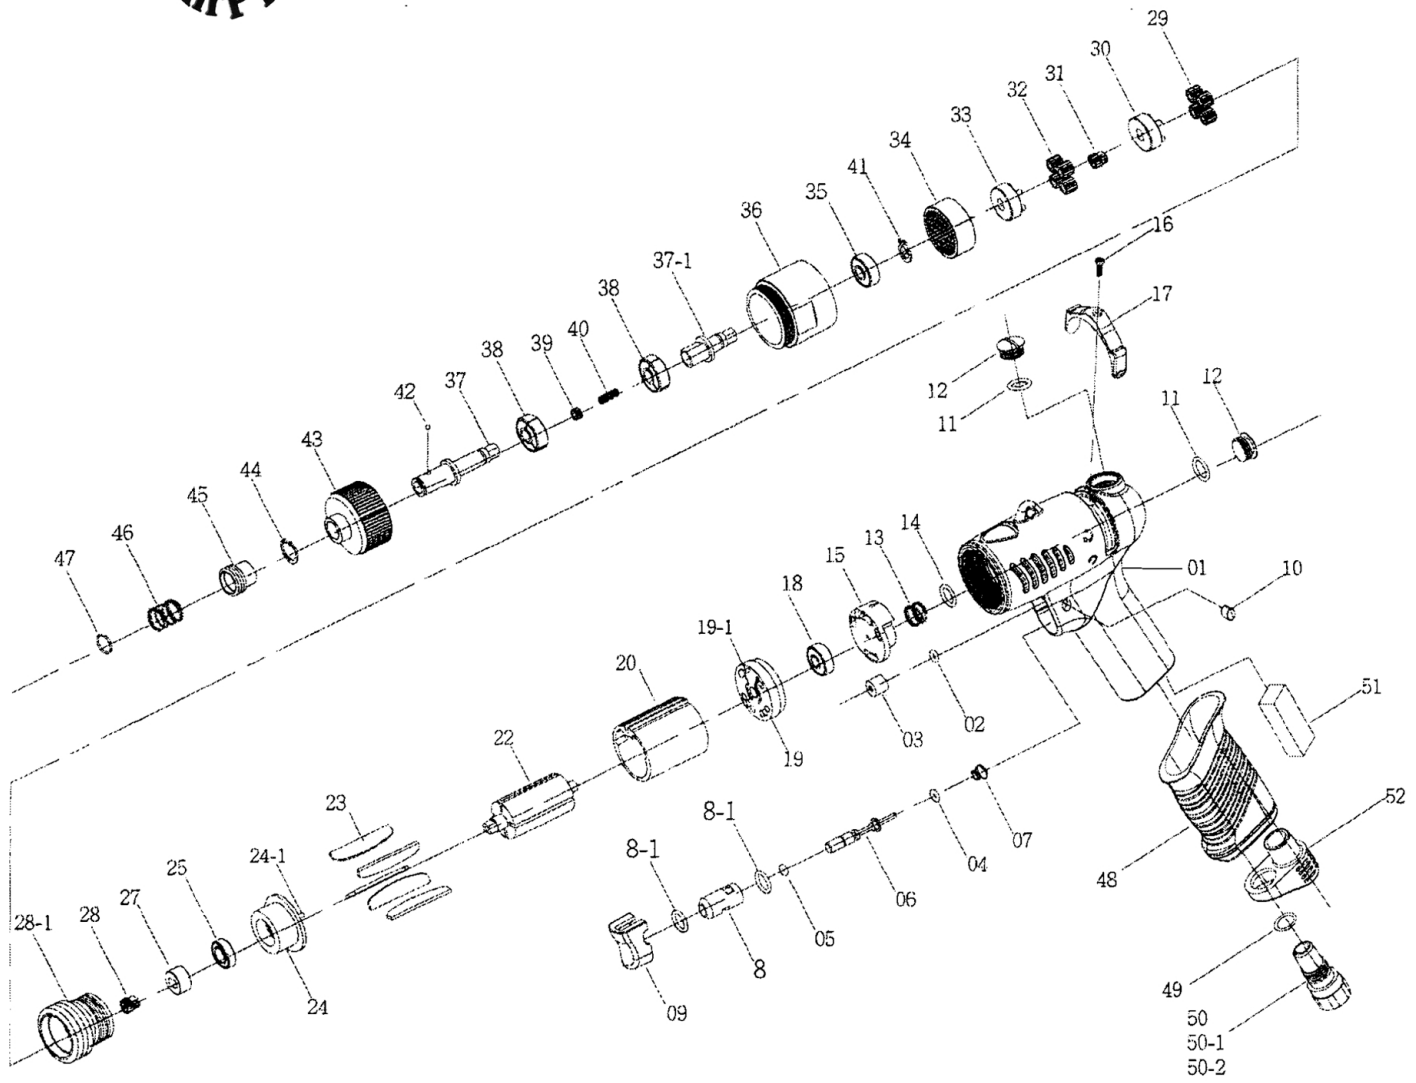

A39PS 1/4" Positive Clutch Screwdriver

No.	Part No.	Part Name	Q.	No.	Part No.	Part Name	Q.	No.	Part No.	Part Name	Q.
1	5L2108	Pistol Housing	1	19	1S3001-A	End Plate	1	37	3S7042	Anvil	1
2	7Q2008	O Ring	1	19-1	6S2013	Pin	1	37-1	1S6251	Shaft	1
3	2C2003	Blank Cap	1	20	1P3005	Cylinder	1	38	3S5350	Connect	2
4	7Q2006	O Ring	1	22	1S3045	Rotor	1	39	1P2110	Washer	1
5	7Q6112	Valve O-Ring	1	23	1P3051	Blade	6	40	6N5112	Spring	1
6	6S2023	Valve Pin	1	24	1P3061	Front Plate	1	41	6N2081	C Ring	1
7	6N2106	Cone Spring	1	24-1	6S2014	Pin	1	42	7S3107	Ball	1
8	6S2024	Valve Bushing	1	25	7S2011	Ball Bearing	1	43	5S2015	Anvil Housing	1
8-1	7Q2009	O Ring	2	27	1S3050	Connect	1	44	6N2011	C Ring	1
9	5L2701	Button	1	28	1P2270	18T Main Gear	1	45	5S2000	Bit Slide Sleeve	1
10	5L2116	Cap	2	28-1	1S2071	Internal Gear	1	46	6N2110	Spring	1
11	2Q5001	O Ring	2	29	1P2110	12T Plant Gear	4	47	6N2001	C Ring	1
12	2S2011	Screw Cap	2	30	1P2291	Third Gear Cage	1	48	5L2202	Pistol Cover	1
13	6N2108	Spring	1	31	1P5101	14T Main Gear	1	49	2Q5001	O Ring	1
14	7Q2017	Valve O-Ring	1	32	1P2131	14T Plant Gear	4	50	2S2005	Air Inlet Bushing [PT]	1
15	2P6005	Valve	1	33	1P2290	Fourth Gear Cage	1	50-1	2S2008	Air Inlet Bushing [PS]	1
16	7S2107	Set Screw And Washer	1	34	1S2065	Internal Gear	1	50-1	2S2006	Air Inlet Bushing [NPT]	1
17	2L3011	Switch	1	35	7S2010	Ball Bearing	1	51	2P3040	First Silencer	1
18	7S2001	Ball Bearing	1	36	3A2221	Clutch Housing	1	52	2P3024	Second Silencer	1