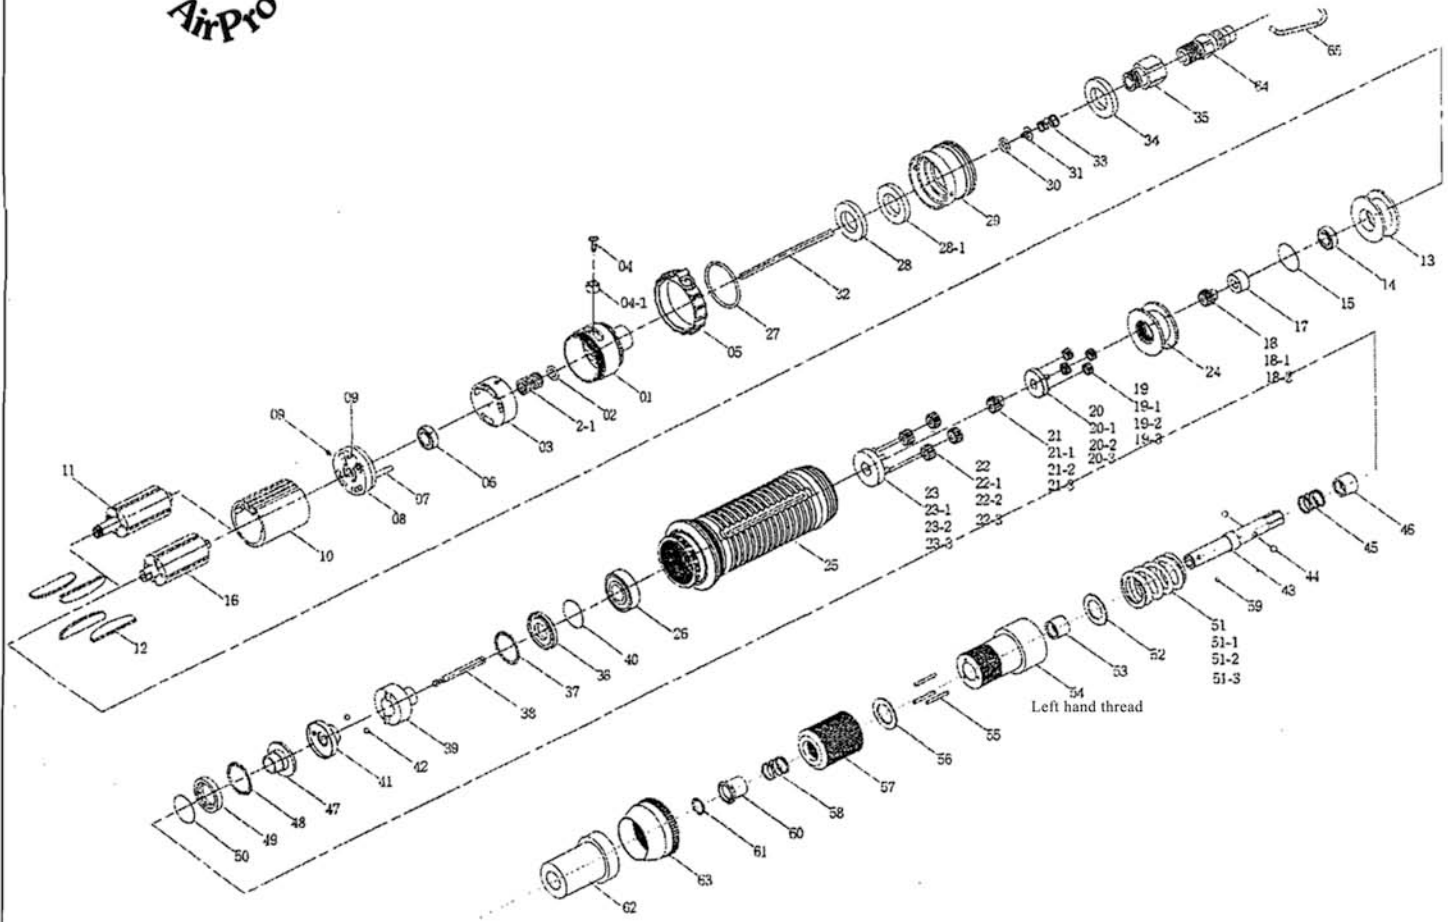

A55PB & A60PB 1/4" Auto Shut-Off Screwdrivers

No.	Part No.	Part Name	Q.	No.	Part No.	Part Name	Q.	No.	Part No.	Part Name	Q.
1	5A6132	End Housing	1	21	1G6271	Second Main Gear [A49]	1	41	3S5217	Center Clutch	1
2	7Q2011	O Ring	1	21-1	1G6270	Second Main Gear [A51]	1	42	7S2112	Ball	2
2-1	6N5006	Spring	1	21-2	1G6090	Second Main Gear [A56]	1	43	3S5021	Anvil [6.35Hex]	1
3	2P6002	Valve	1	21-3	1G6084	Second Main Gear [A61]	1	44	7S2105	Ball	2
4	7S2107	Set Screw And Washer	1	22	1P6111	Second Plant Gear [A49]	7	45	6N5110	Spring	1
4-1	2U6001	Switch Bushing	1	22-1	1P6110	Second Plant Gear [A51]	4	46	3S2227	Slide Base	1
5	5L2003	Switch	1	22-2	1P6130	Second Plant Gear [A56]	4	47	3S5221	End Clutch	1
6	7S5001	Ball Bearing (606ZZ)	1	22-3	1P6121	Second Plant Gear [A61]	4	48	7S2102	Ball	25
7	6S2016	Roll Pin	1	23	1P6296	Second Gear Cage [A49]	1	49	3S5231	Ball Race	1
8	1S6001	End Plate	1	23-1	1P6287	Second Gear Cage [A51]	1	50	6N2006	C Ring	1
9	7S5201	Roll Pin	2	23-2	1P6288	Second Gear Cage [A56]	1	51	6N5003	Torque Spring [A49]	1
10	1P6005	Cylinder	1	23-3	1P6289	Second Gear Cage [A61]	1	51-1	6N5001	Torque Spring [A51]	1
11	1S6040	Rotor [Model: A61]	1	24	1S6061	Internal Gear	1	51-2	6N5002	Torque Spring [A56]	1
12	1P6050	Blade	5	25	5A6014	Center Housing	1	51-3	6N5004	Torque Spring [A61]	1
13	1P6060	Front Plate	1	26	7S6003	Ball Bearing [6001ZZ]	1	52	2S5120	Washer	1
14	7S2002	Ball Bearing [688ZZ]	1	27	2Q2003	O-Ring	1	53	3S2240	Anvil Bushing	1
15	6N2020	C Ring [A61]	1	28	2S2104	Washer	1	54	3A5201	Clutch Housing Left hand thread	1
16	1S6043	Rotor [A49 A51 A56]	1	28-1	2P3021	First Silencer	1	55	6S2012	Needle Pin	3
17	1S3050	Connect [A49 A51]	1	29	2A6110	Exhaust Deflector	1	56	3S5101	Regulation Washer	1
18	1P2271	First Main Gear [A49]	1	30	7Q2006	O-Ring	1	57	3A6131	Torque Ring	1
18-2	1P2270	First Main Gear [A51]	1	31	6S2021	Valve Plate	1	58	6N2103	Spring	1
18-1	1P2090	First Main Gear [A56]	1	32	6S2005	Operating Rod	1	59	7S3107	Ball	1
19	1P2102	First Plant Gear [A49]	7	33	6N2104	Cone Spring	1	60	5S2003	Bit Slide Sleeve	1
19-1	1P2110	First Plant Gear [A51]	4	34	2P3010	Second Silencer	1	61	6N2001	C Ring	1
19-2	1P2130	First Plant Gear [A56]	4	35	2S6003	Air Inlet Bushing	1	62	5A6501	Torque Cover	1
19-3	1P2101	First Plant Gear [A61]	4	36	2S6103	Ball Race	1	63	5A6136	Rear Housing	1
20	1P6294	First Gear Cage [A49]	1	37	7S2102	Ball	32	64	2U2002	Air House Nipple	1
20-1	1P2280	First Gear Cage [A51]	1	38	3S5001	Pilot Pin	1	65	5N3002	Suspension Ring	1
20-2	1P2290	First Gear Cage [A56]	1	39	3S5211	Rear Clutch	1				
20-3	1P3281	First Gear Cage [A61]	1	40	6N2006	C Ring	1				