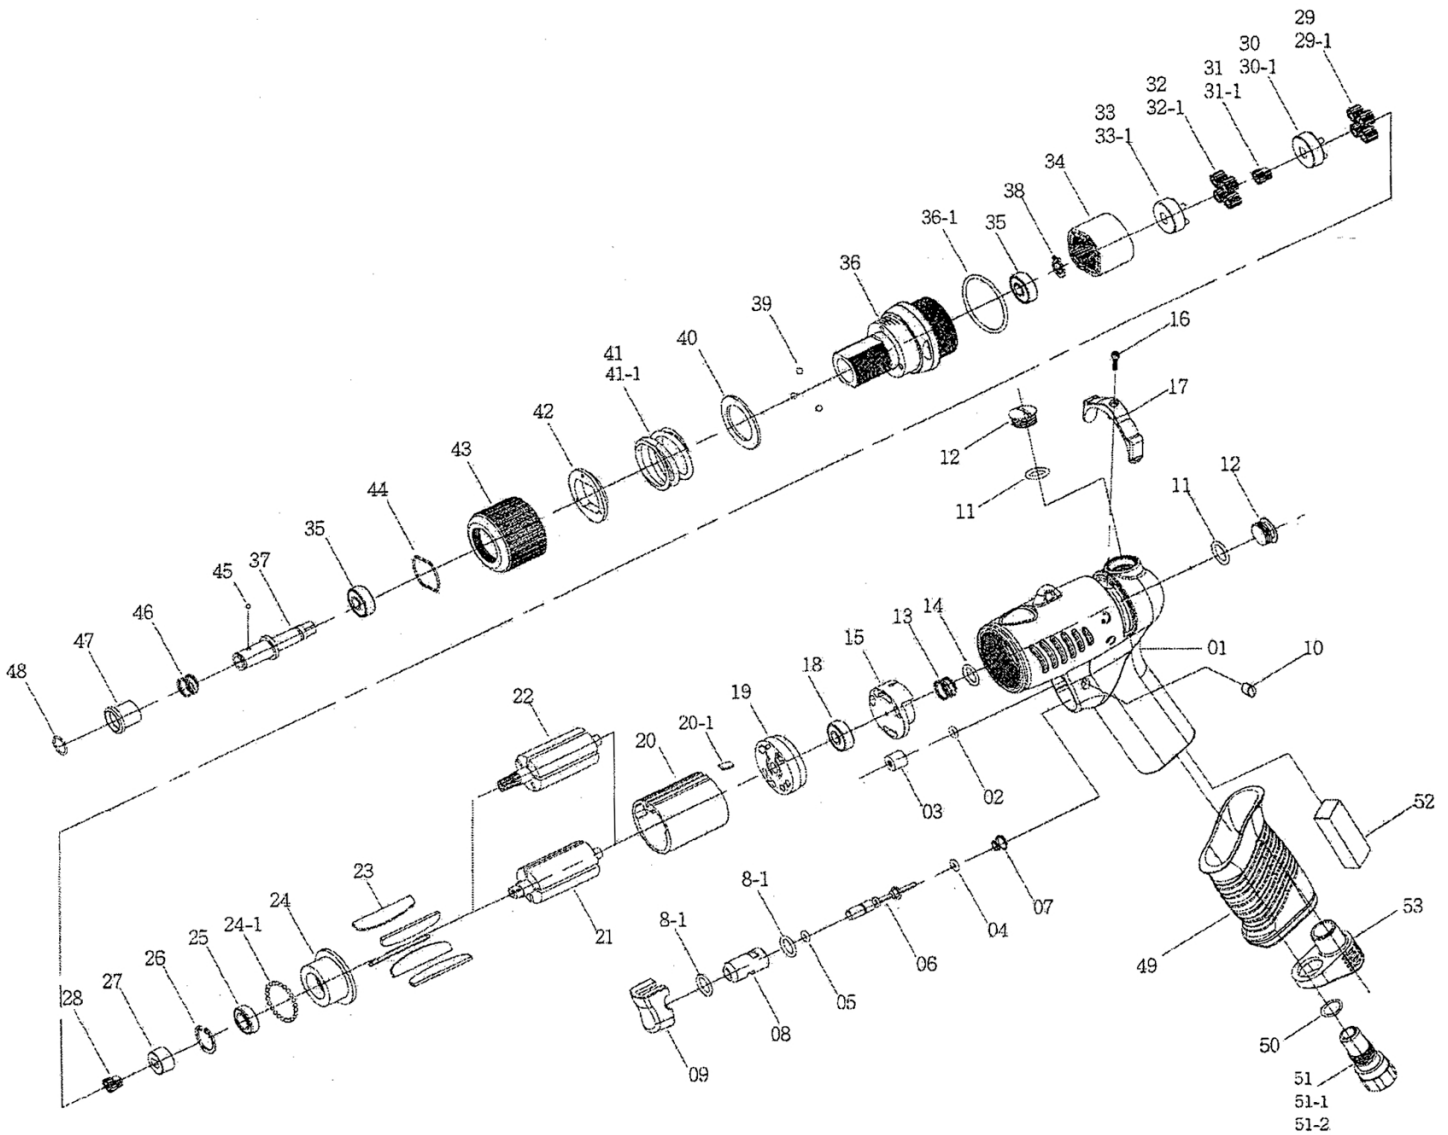

# AirPro A58BPN Air Screwdriver

No.	Part No.	Part Name	Q.	No.	Part No.	Part Name	Q.	No.	Part No.	Part Name	Q.
1	5L2027	Pistol Housing	1	21	1S6048	6T Rotor [A48]	1	36-1	2Q2003	O Ring	1
2	7Q2008	O Ring	1	22	1S6047	10T Rotor [A58]	1	37	3S5040	Anvil	1
3	2C2003	Blank Cap	1	23	1P6051	Blade	6	38	6N2081	C Ring	1
4	7Q2006	O Ring	1	24	1P6062	Front Plate	1	39	7S2105	Ball	3
5	7Q6112	Valve O-Ring	1	24-1	7S2102	Ball	36	40	2S5233	Washer	1
6	6S2023	Valve Pin	1	25	7S2011	Ball Bearing	1	41	5N5210	Torque Spring [A48]	1
7	6N2106	Cone Spring	1	26	6N2020	C Ring [A58]	1	41-1	6N5211	Torque Spring [A58]	1
8	6S2024	Valve Bushing	1	27	1S3050	Connect [A48]	1	42	3S3221	Regulation Washer	1
8-1	7Q2009	O Ring	2	28	1P2271	21T Main Gear [A48]	1	43	3A6301	Torque Ring	1
9	5L2701	Button	1	29	1P2102	10T Plant Gear [A48]	7	44	6N3301	C Ring	1
10	5L2116	Cap	2	29-1	1P2101	15T Plant Gear [A58]	4	45	7S3107	Ball	1
11	2Q5001	O Ring	2	30	1P6294	Third Gear Cage [A48]	1	46	6N2110	Spring	1
12	2S2011	Screw Cap	2	30-1	1P3280	Fifth Gear Cage [A58]	1	47	5S2001	Bit Slide Sleeve	1
13	6N5006	Spring	1	31	1G6271	21T Main Gear [A48]	1	48	6N2001	C Ring	1
14	7Q2011	Valve O-Ring	1	31-1	1G6090	14T Main Gear [A58]	1	49	5L2201	Pistol Cover	1
15	2P6003	Valve	1	32	1P6111	10T Plant Gear [A48]	7	50	2Q5001	O Ring	1
16	7S2107	Set Screw And Washer	1	32-1	1P6130	14T Plant Gear [A58]	4	51	2S2005	Air Inlet Bushing [PT]	1
17	2L6011	Switch	1	33	1P6295	Third Gear Cage [A48]	1	51-1	2S2008	Air Inlet Bushing [PS]	1
18	7S5001	Ball Bearing	1	33-1	1P6288-1	Fourth Gear Cage [A58]	1	51-2	2S2006	Air Inlet Bushing [NPT]	1
19	1S6001-A	End Plate	1	34	1S3157	Internal Gear	1	52	2P3025	First Silencer	1
20	1P6005	Cylinder	1	35	7S2010	Ball Bearing	2	53	2P3041	Second Silencer	1
20-1	2S2023	Key	1	36	5A5354	Clutch Housing	1				