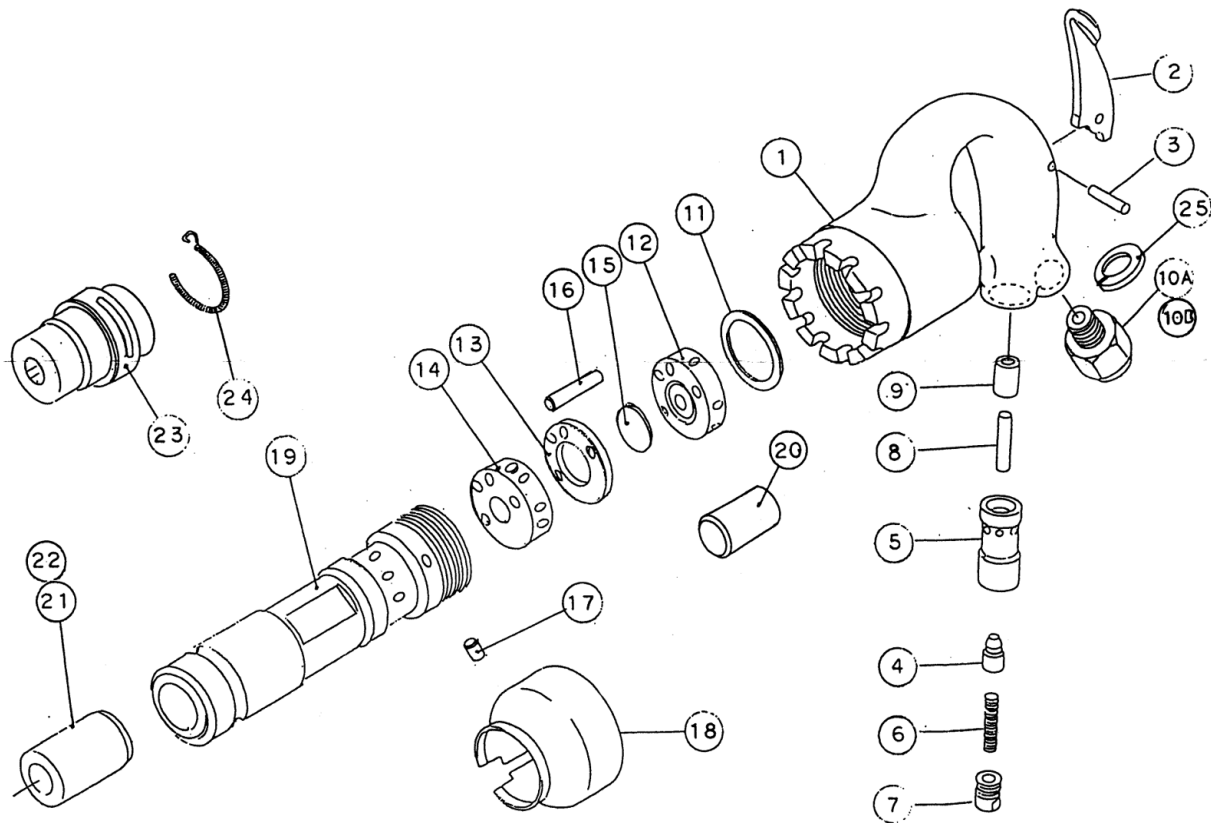

PARTS LIST CHIPPING HAMMER MODEL AA-0S

TOKU PNEUMATIC PRODUCTS

Exploded View

2006/6/12

AA-0S

Parts List for AA-0S

Index	Parts No.	Q'ty. No.	Description
1	Y10298010	1	HANDLE
	Y1029801A		HANDLE CP
2	Y10301020	1	LEVER
3	Y10301030	1	SPRING PIN 5X18
4	Y10301050	1	THROTTLE VALVE
5	Y10301040	1	THROTTLE VALVE BUSH
6	Y10301070	1	THROTTLE VALVE SPRING
7	Y10301080	1	THROTTLE VALVE CAP
8	Y10301090	1	PUSH ROD
9	Y10301100	1	PUSH ROD SLEEVE
10A	Y1029810A	1	SCREW BUSHING PF1/4XNPT3/8
11	Y10298110	1	HANDLE WASHER
12	Y10298120	1	VALVE UPPER SEAT
13	Y10298130	1	VALVE CENTER SEAT
14	Y10298140	1	VALVE LOWER SEAT
15	Y31002100	1	VALVE

Index	Parts No.	Q'ty. No.	Description
16	Y10298160	2	DOWEL PIN 5X22
17	Y10301180	1	CLUTCH KEY
18	Y10301190	1	EXHAUST BAND
19	Y10298190	1	CYLINDER
20	Y10298200	1	PISTON
21	Y1021224R		SHANK BUSHING (ROUND)
22	Y1021224H		SHANK BUSHING (HEX)
23	Y10298230	1	BODY RETAINER
24	Y10298240	1	LOCK COIL SPRING
25	Y10600360	1	SPRING WASHER