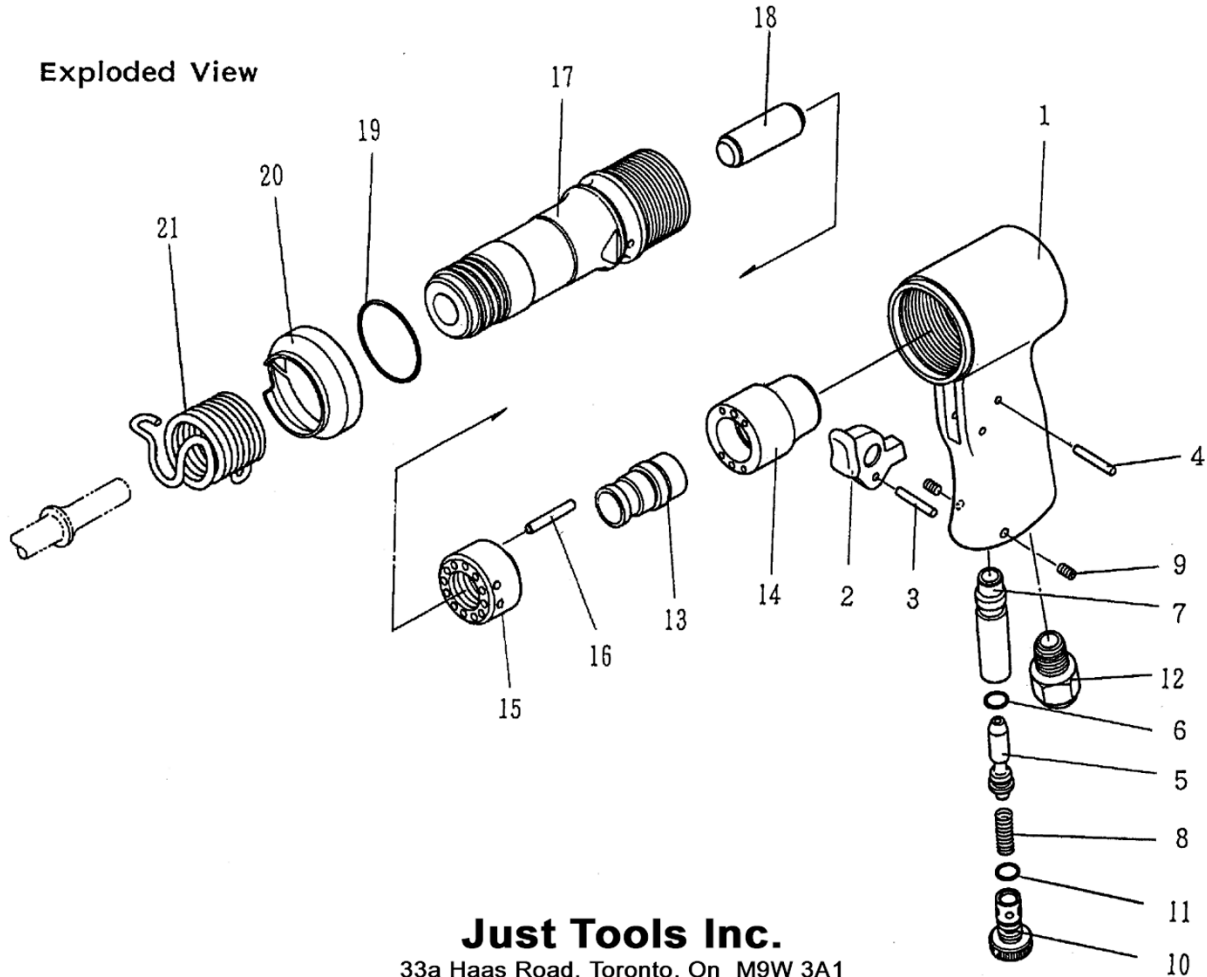

MODEL BRH-7 BRH-3

Exploded View

Just Tools Inc.

33a Haas Road, Toronto, On M9W 3A1
Tel: 416-748-0707 Fax: 416-748-0706

1-888-748-0707 E-Mail:sales@justools.com

Parts List

Symbol No.	Parts No. For BRH-7 For BRH-3	Q'ty Req.	Description	Symbol No.	Parts No. For BRH-7 For BRH-3	Q'ty Req.	Description
1 1A	Y50205010 Y50201010 Y5020501B Y5020101B	1 (1)	Handle Handle CP(Incl.No.7)	12	Y50201170 ***	1	Screw Bushing PT
2	Y50201020 ***	1	Trigger	13	Y50205120 Y50201180	1	Valve
3	Y50201030 ***	1	Trigger Pin (3×22)	14	Y50205130 Y50201190	1	Valve Box
4	Y50201040 ***	1	Trigger Pin (3×16)	15	Y50205140 Y50201200	1	Valve Seat
5	Y50201050 ***	1	Throttle Valve	16	Y50205150 Y50201210	1	Valve Knock
6	Y50201060 ***	1	O-Ring (S-6 HS-90)	17	Y50205160 Y50201220	1	Cylinder
7	Y50201070 ***	1	Throttle Valve Bush	18	Y50205200 Y50201230	1	Piston
8	Y50201080 ***	1	Throttle Valve Spring	19	Y50205170 Y50201250	1	O-Ring
9	Y50201130 ***	1	Set Screw (5×8)	20	Y50205180 Y50201260	1	Exhaust Deflector
10	Y50201280 ***	1	Control Valve	21	Y50205190 Y50201270	1	Spring Retainer
11	Y50201290 ***	1	O-Ring (S-8)				

Note : Part No. as marked *** for BRH - 3 is common to that for BRH - 7.