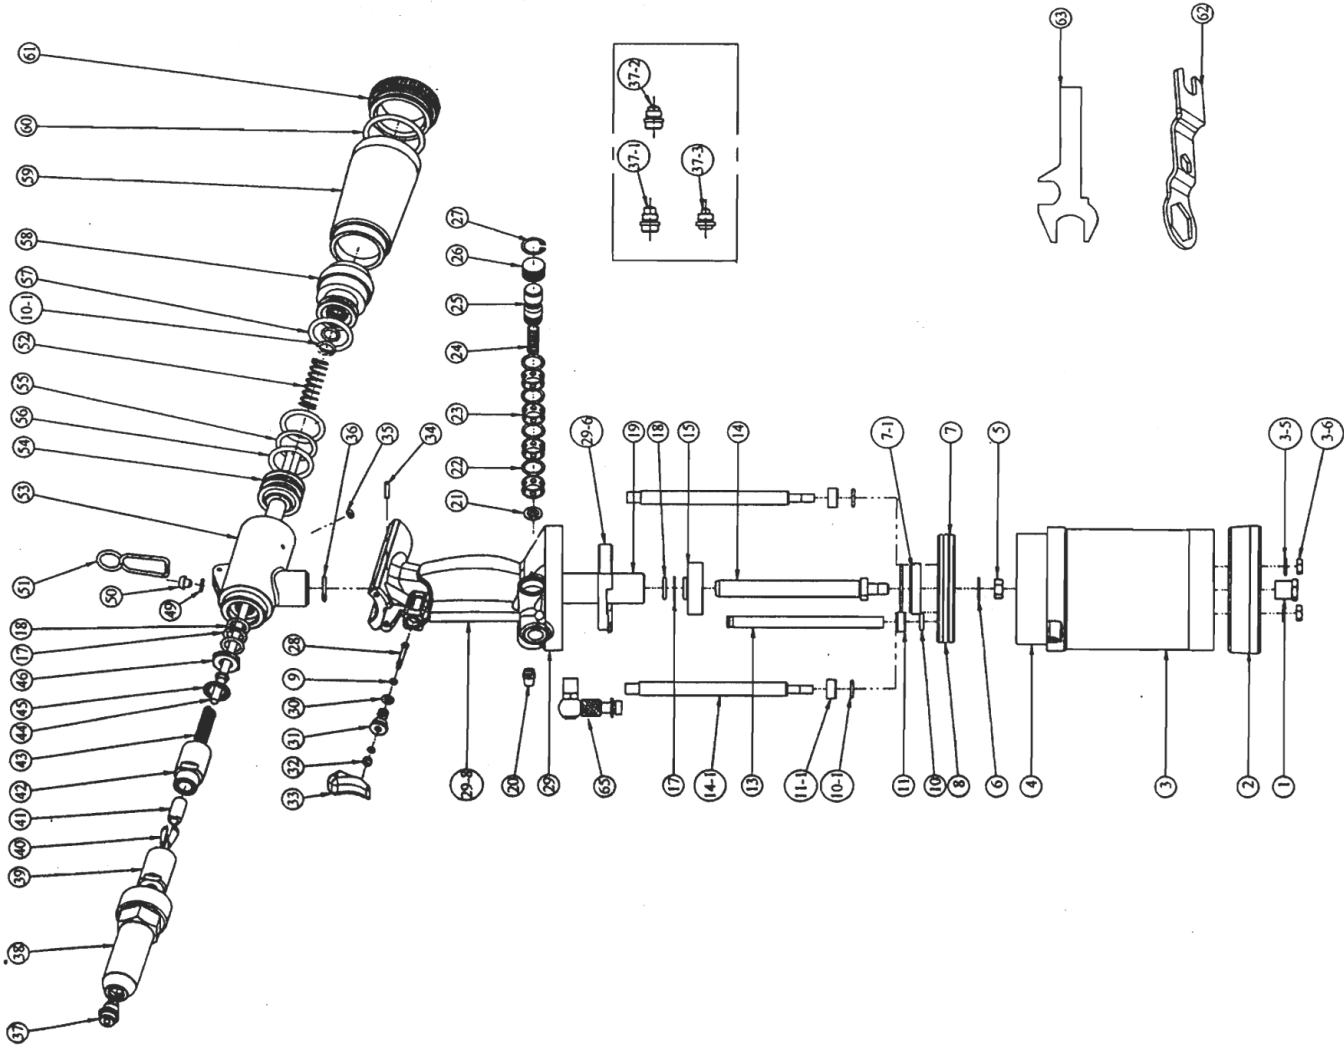

# CCP-240 Blind Riveter

Part No.	Part Name	Q'ty	Part No.	Part Name	Q'ty
1	SAFETY VALVE ASSY.	1	30	ORING	1
2	RUBBER BOTTOM	1	31	TIGGER INSERT	1
3	AIR CYLINDER BODY	1	32	TIGGER HEAD	1
3-5	WASHER	2	33	TRIGGER	1
3-6	NUT	2	34	SPRING PIN	1
4	LINER	1	35	ORING	1
5	NUT	1	36	ORING	1
6	WASHER	1	37	NOSEPIECE (3/16")	1
6-1	WASHER	1	37-1	NOSEPIECE (5/32")	1
7	AIR PISTON	1	37-2	NOSEPIECE (1/8")	1
7-1	CRASHWORTHY WASHER	1	37-3	NOSEPIECE (3/32")	1
8	ORING	1	38	FRAME HEAD	1
9	ORING	2	39	Jaw Case Front Tart	1
10	ORING	1	40	JAW	1
10-1	ORING	2	41	JAW PUSHER	1
11	ORING DEPRESSOR	1	42	JAW HOUSING COUPLER	1
11-1	ORING DEPRESSOR	2	43	SPRING	1
13	TUBE	1	44	PISTON SHAFT	1
14	ROD	1	45	CASE WASHER	1
14-1	ROD	2	46	CASE LOCK NUT	1
15	STEM NUT	1	49	OIL SEAL WASHER	1
17	BACK-UP RING	2	50	HEXAGON SOCKET SCREW	1
18	ORING	4	51	HOOK	1
19	STEM	1	52	SPRING	1
20	MUFFLER	1	53	OIL CYLINDER BODY	1
21	PAD	1	54	PISTON ROD II	1
22	ORING	4	55	BU-RING	1
23	CAGE	4	56	ORING	2
24	SPRING	1	57	ORING	1
25	VALVE	1	58	FRAME CAP NUT	1
26	VALVE CAP	1	59	SPENT MANDREL BOTTLE	1
27	RETAINING RING	1	60	ORING	1
28	VALVE PISTON	1	61	MANDREL BOTTLE ADAPTER	1
29	HANDLE BODY	1	62	SPANNER	1
29-6	NUT STAND	1	63	SPANNER GAUGE	1
29-8	HANDL.F. SHEATH	1	65	SHOUTOFF VALVE	1