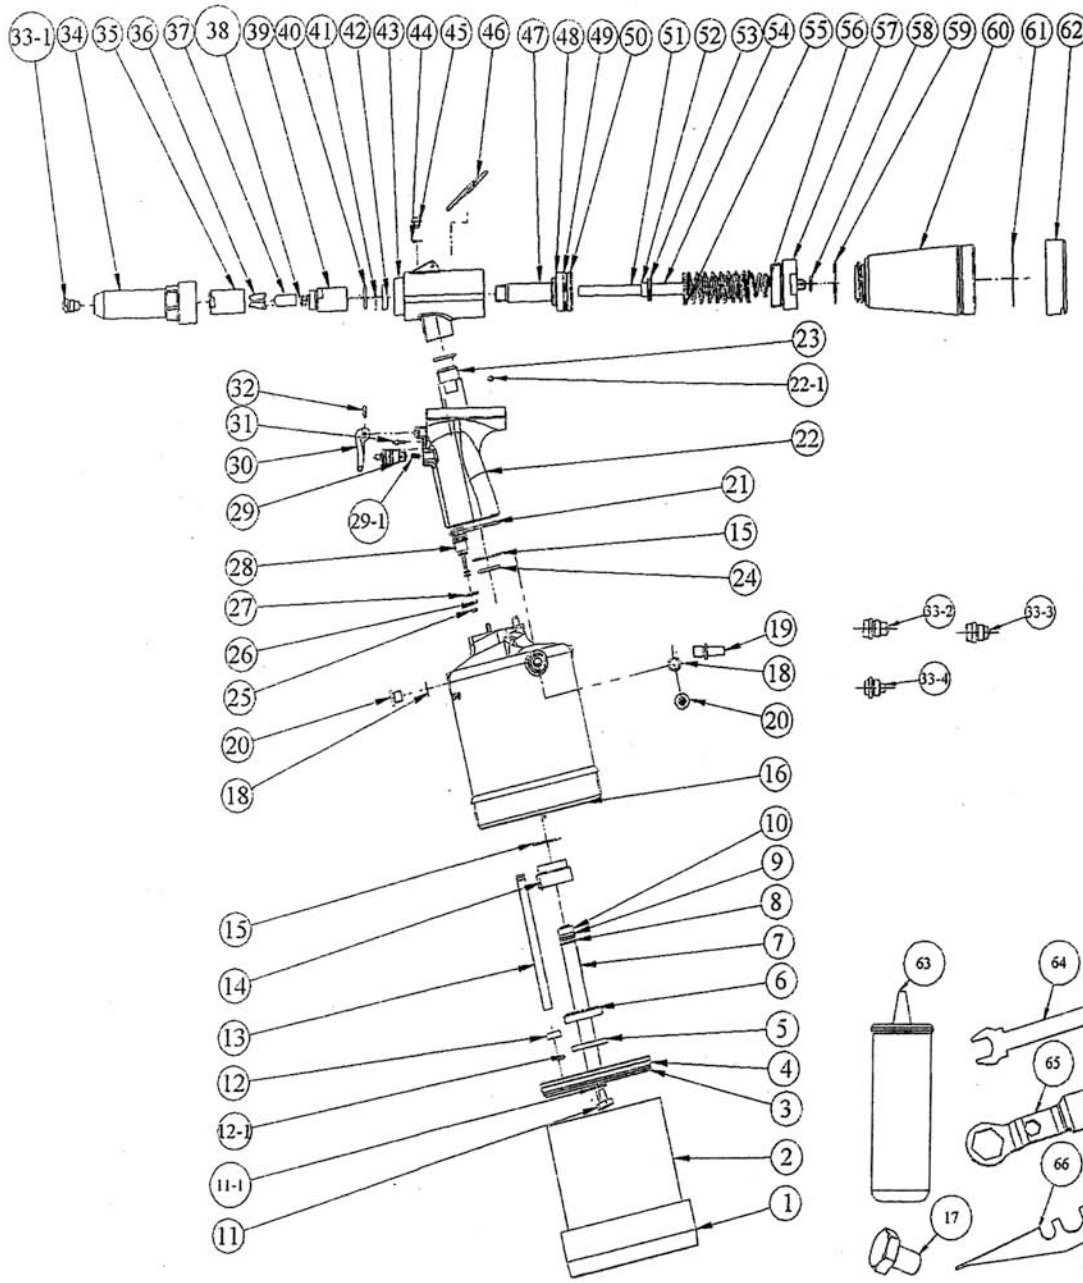

# AirPro CCP-4500 1/4" Riveter

PN	ITEM	QTY	PN	ITEM	QTY
1	BOTTOM	1	33-2	Nosepiece(1/4") Ø6.4	1
2	45LINER	1	33-3	Nosepiece(7/32")Ø5.5	1
3	AIR PISTON	1	33-4	Nosepiece(3/16")Ø4.8	1
4	ORING	1	34	FRAME HEAD	1
5	WASHER	1	35	JAW HOUSING	1
6	Crash Washer	1	36	JAW	2
7	AIR PISTON ROD	1	37	JAW PUSHER	1
8	ORING P11	1	38	SPRING	1
9	WEAR RING	1	39	JAW HOUSING COUPLER	1
10	OIL SEAL	1	40	ORING	1
11	HEXAGON SCREW	1	41	WEAR RING	1
11-1	WASHER	1	42	OIL SEAL	1
12	TUBE SEAL	1	43	OIL CYLINDER BODY	1
12-1	ORING	1	44	M6 SEAL WASHER	1
13	TUBE	1	45	HEXAGON SCREW	1
14	STEM NUT	1	46	HOOK	1
15	GASKET	2	47	OIL PISTON ROD	1
16	AIR CYLINDERBODY	1	48	OIL SEAL	1
17	HEXAGON SCREW	1	49	WEAR RING	1
18	ORING	4	50	ORING	1
19	INLET ADAPTER	1	51	TUBE	1
20	PLUG	3	52	FLANGE	1
21	NECK GASKET	1	53	ORING	1
22	HANDLE BODY	1	54	STEM	1
22-1	O-RING	1	55	SPRING	1
23	STEM	1	56	SPRING	1
24	O RING	2	57	FRAME CAP NUT	1
25	ORING	1	58	ORING	1
26	ORING	1	59	ORING	1
27	ORING	1	60	MANDREL BOTTLE	1
28	CONTROL VALVE	1	61	Stem Collector Silencer	1
29	TRIGGER VALVE	1	62	COLLECTOR CAP	1
29-1	SPRING	1	63	OIL CAN	1
30	TRIGGER	1	64	SPANNER GAUGE	1
31	ADJUSTABLE SCREW	1	65	SPANNER	1
32	TRIGGER PIN	1	66	SPANNER	1
33-1	Nosepiece(5/16") Ø7.9	1			