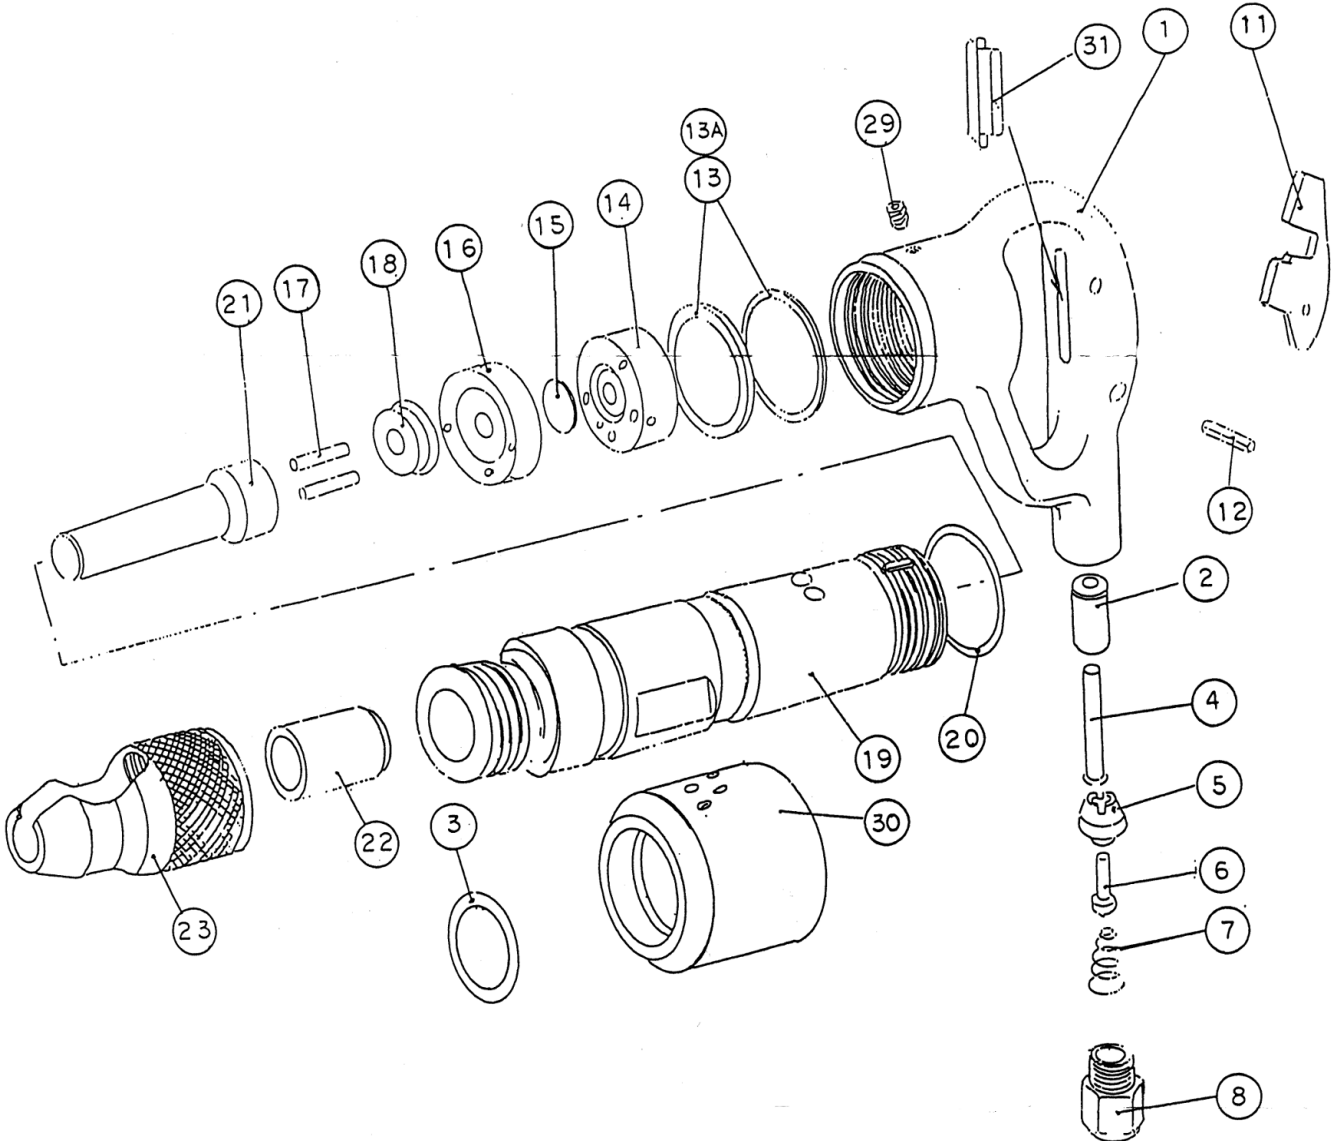

CHIPPING HAMMER MODEL G-5R

TOKU PNEUMATIC PRODUCTS

Exploded View

2006/5/25

Parts List for G-5R

Index	Parts No.	Q'ty. No.	Description
1	Y10610010	1	HANDLE W/BUSH
2	Y10501020	1	PUSH ROD GUIDE
3	Y10530030	1	O-RING P-40
4	Y10501040	1	PUSH ROD
5	Y10501050	1	INLET VALVE
6	Y10501060	1	INLET VALVE ROD
7	Y10601070	1	INLET SPRING
8	Y10629080	1	SCREW BUSH
11	Y10530110	1	TRIGGER
12	Y10212030	1	SPRING PIN 6X20
13	Y1061013A	1	HANDLE WASHER (T=1.0)
13A	Y1061013B	1	HANDLE WASHER (T=1.5)
14	Y10610140	1	VALVE UPPER SEAT
15	Y10610150	1	VALVE
16	Y10610160	1	VALVE LOWER SEAT
17	Y10610170	2	VALVE KNOCK

Index	Parts No.	Q'ty. No.	Description
18	Y10610180	1	BORE COVER
19	Y10651190	1	CYLINDER
20	Y10610200	1	O-RING P-45
21	Y10610210	1	PISTON
22	Y10610220	1	SHANK BUSH (HEX)
23	Y10651250	1	OPEN RETAINER
29	Y10610290	1	HEX SCREW M6X10
30	Y10610300	1	MUFFLER
31	Y10620250	1	RUBBER PLUG