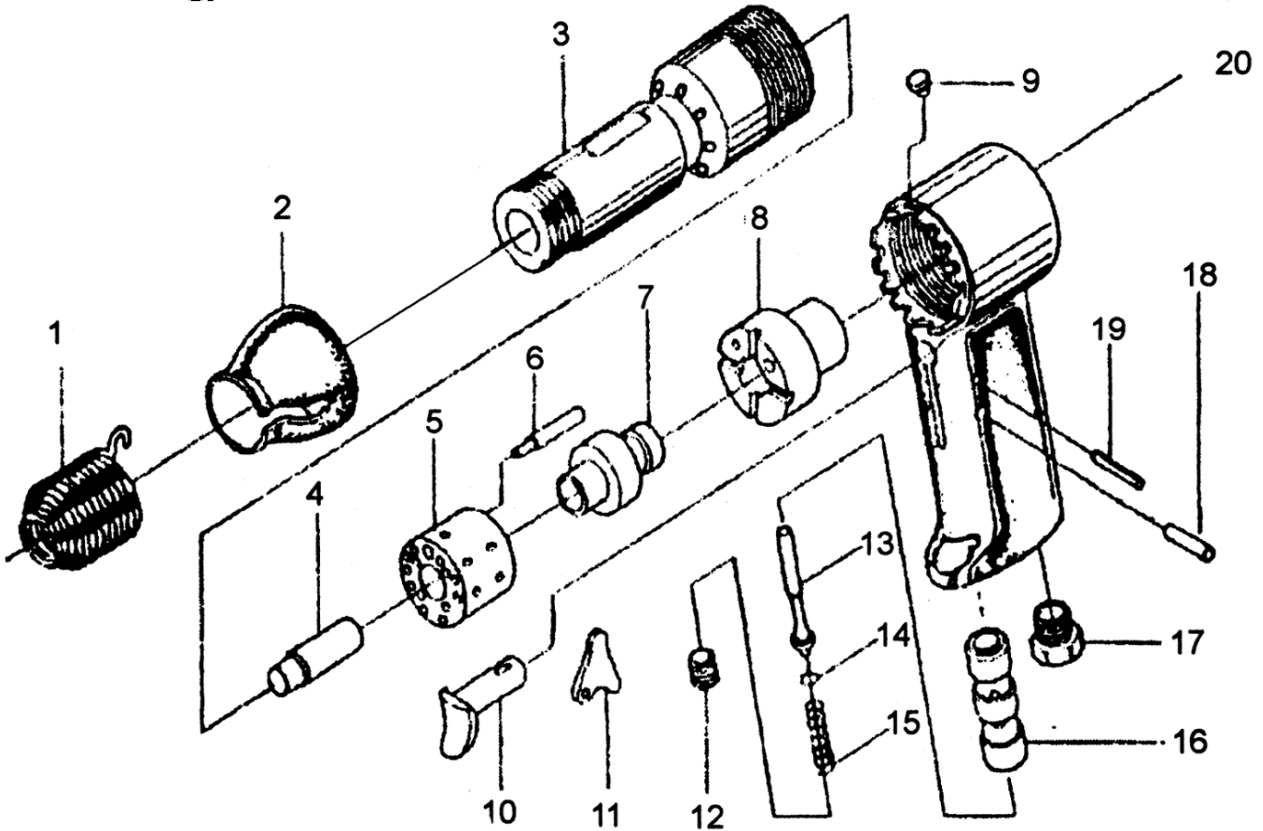

P-2X, P-3X & P-4X Riveting Hammers

Just Tools Inc.
 33a Haas Road, Toronto On. M9W 3A1
 Tel: 416-748-0707 Fax: 416-748-0706 1-888-748-0707
 E-mail: sales@justools.com

INDEX NO.	PART NO.	DESCRIPTION
1	5225	Bee Hive Spring
2	6122	Exhaust Deflector
3	6102	Barrel (2X)
	6103	Barrel (3X)
	6104	Barrel (4X)
4	6105	Piston (2X)
	6106	Piston (3X, 4X)
5	6107	Valve Case
6	6109	Pin
7	6108	Spool Valve
8	6110	Valve Case Lid
9	6121	Lock Pin

INDEX NO.	PART NO.	DESCRIPTION
10	6120	Trigger
11	6119	Assistant Trigger
12	S-4876	Plug
13	6113	Throttle Valve
14	9302	O-Ring
15	6115	Throttle Valve Spring
16	6111	Throttle Bushing
17	6112	Inlet Bushing
18	6117	Lever Pin
19	6118	Knock Pin
20	6100	Handle Includes Index Nos. 10 through 19