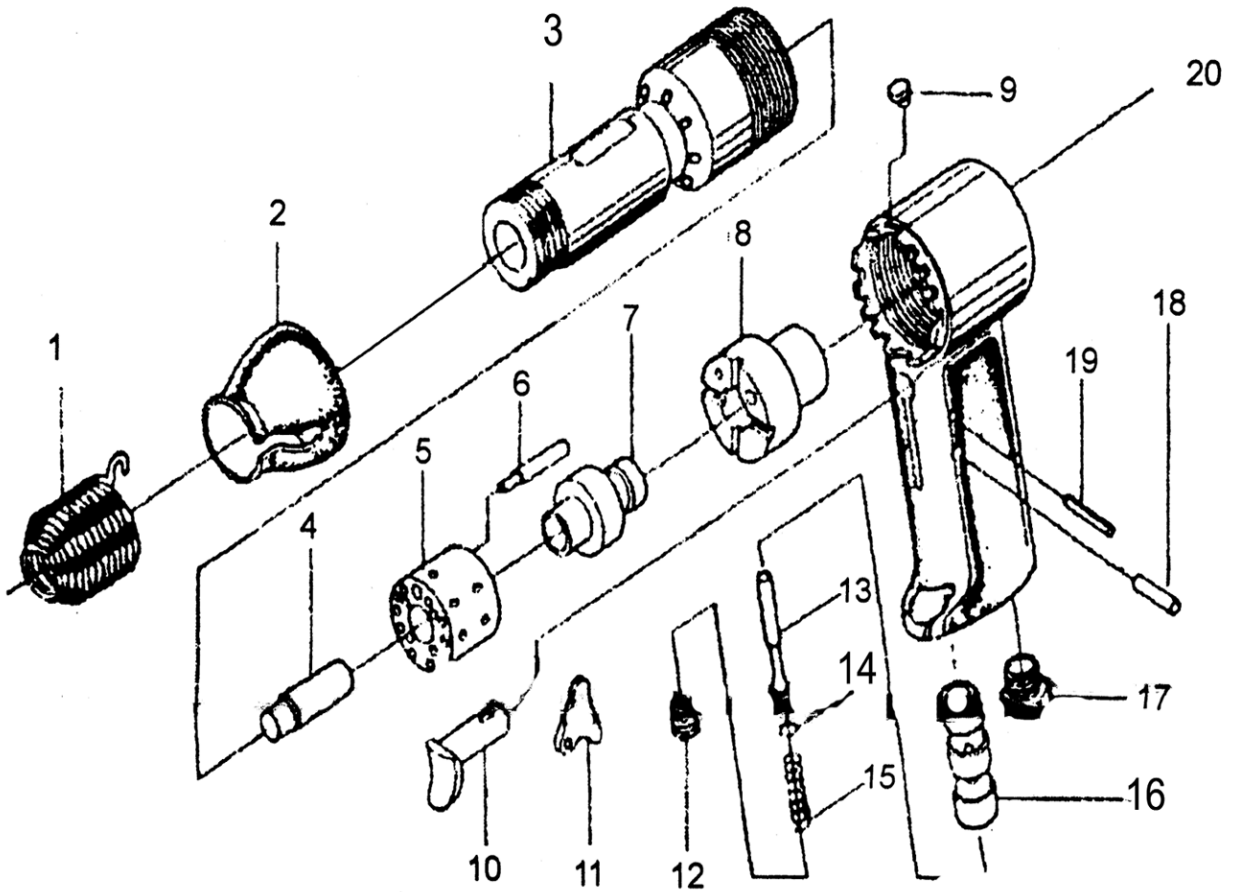

# P-5X, P-7X & P-9X Riveting Hammers

Just Tools Inc.  
 33a Haas Road, Toronto, On M9W 3A1  
 Tel: 416-748-0707 Fax: 416-748-0706 1-888-748-0707  
 E-mail: sales@justools

INDEX NO.	PART NO.	DESCRIPTION
1	5229	Bee Hive Spring
2	6210	Exhaust Deflector
3	6205	Barrel (5X)
	6209	Barrel (9X)
	6207	Barrel (7X)
4	6201	Piston
5	6202	Valve Case
6	6109	Pin
7	6214	Spool Valve
8	6213	Valve Case Lid
9	6212	Lock Pin
10	6120	Trigger

INDEX NO.	PART NO.	DESCRIPTION
11	6119	Assistant Trigger
12	6220	Plug
13	6216	Throttle Valve
14	7919	O-Ring
15	6215	Throttle Valve Spring
16	6217	Throttle Bushing
17	6220	Inlet Bushing
18	6117	Lever Pin
19	6218	Knock Pin
20	6200	Handle Includes Index Nos. 10 through 19