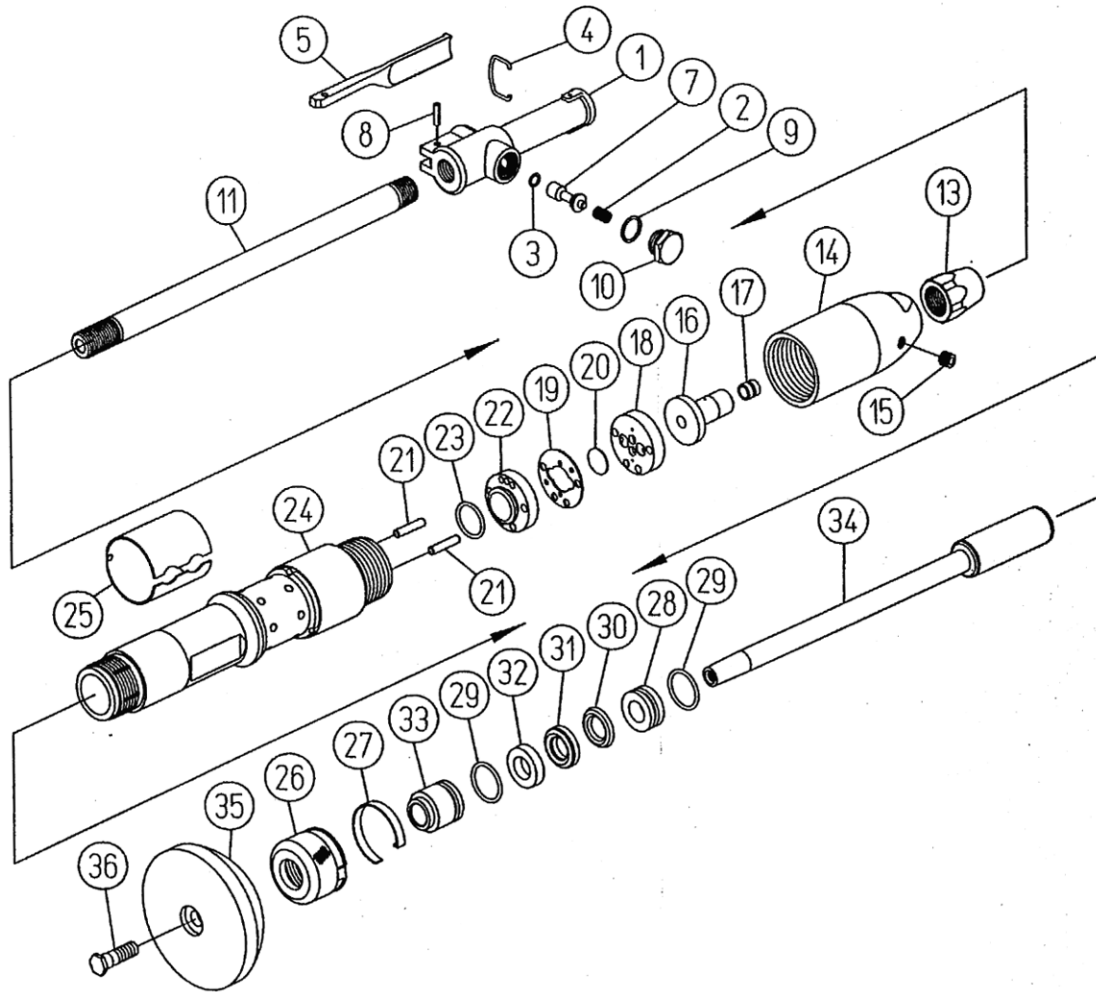

T-6 Air Tamper Parts List

MODEL CODE : 51-06-01

Symbol No.	Parts No.	Description	Q'ty Req.
001	41-06-01-45A	HANDLE	1
002	13-08-01-078	THROTTLE VALVE SPRING	1
003	13-11-08-008	O RING P-10	1
004	13-08-01-079	THROTTLE LEVER RING	1
005	41-06-01-110	THROTTLE LEVER	1
007	41-06-01-080	THROTTLE VALVE	1
008	13-06-06-022	SPRING PIN 6X22	1
009	13-11-01-020	O RING P-22	1
010	13-49-05-020	THROTTLE VALVE CAP	1
011	41-06-01-541	CONNECTING PIPE	1
013	41-06-01-550	CONNECTING PIPE LOCK NUT	1
014	41-06-01-031	CYLINDER CAP	1
015	13-49-03-002	OIL PLUG 1/4	1
016	41-06-01-040	CYLINDER CAP BUSHING	1
017	41-06-01-590	OIL FEEDER	1
018	41-06-01-260	UPPER VALVE PLATE	1
019	41-06-01-280	CENTER VALVE PLATE	1
020	41-06-01-150	VALVE	1
021	13-04-01-092	VALVE KNOCKING PIN	2
022	41-06-01-270	LOWER VALVE BLOCK	1
023	13-11-01-033	O RING P-32	1
024	41-06-01-010	CYLINDER	1

Symbol No.	Parts No.	Description	Q'ty Req.
025	41-06-01-601	EXHAUST DEFLECTOR	1
026	41-06-01-610	PACKING NUT	1
027	41-06-01-620	LOCK RETAINER	1
028	41-06-01-320	INNER BUSHING	1
029	13-11-01-035	O RING P-35	2
030	13-61-01-034	UPPER PACKING	1
031	13-61-01-035	CENTER PACKING	1
032	13-61-01-036	LOWER PACKING	1
033	41-06-01-330	OUTER BUSHING	1
034	41-06-01-290	PISTON	1
035	41-06-01-650	BUTT SCREW	1
036	41-06-01-630	CLAMP SCREW	1