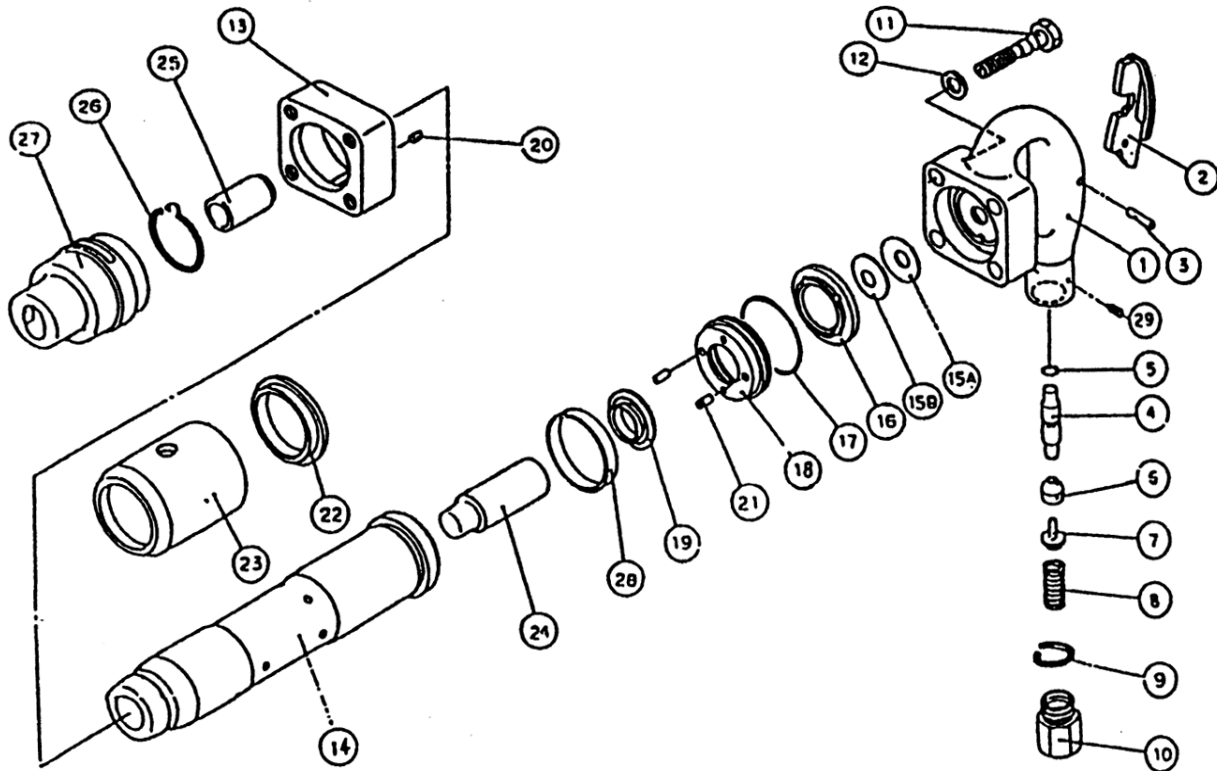

# THH-6B, 7B, 8B, 9B & 9J CHIPPING HAMMERS

REF#	PART#	DESCRIPTION	Q'TY	REF#	PART#	DESCRIPTION	Q'TY
1	Y10219010	HANDLE	1	17	Y10219170	O-RING S-56	1
1A	Y1021901A	HANDLE CP		18	Y10219180	VALVE BOX	1
2	Y1062002A	TRIGGER	1	19	Y10219190	VALVE	1
3	Y10620030	ROLL PIN 6X28	1	20	Y10219200	CYLINDER KNOCK PIN 6X8	1
4	Y10620040	PUSH ROD	1	21	Y10219210	VALVE KNOCK PIN 6X12	2
5	Y31110030	O-RING P-9	1	22	Y10219220	EXHAUST COVER(UPPER)	1
6	Y10601050	INLET VALVE	1	23	Y10219230	EXHAUST COVER(LOWER)	1
7	Y10620070	INLET VALVE ROD	1			FOR THH-6B, 7B	
8	Y10620080	INLET VALVE SPRING	1		Y10223230	EXHAUST COVER(LOWER)	1
9	Y10219090	LOCK WASHER	1			FOR THH-8B, 9B	
10	Y1021910A	SCREW BUSHING	1	24	Y10219240	PISTON FOR THH-6B	1
11	Y10219110	BACK HEAD BOLT	4		Y10221240	PISTON FOR THH-7B	1
12	Y10219120	WASHER	4		Y10223240	PISTON FOR THH-8B	1
13	Y10219130	BACK HEAD	1		Y10225240	PISTON FOR THH-9B	1
14	Y10219140	CYLINDER THH-6B	1	25	Y1021925H	SHANK BUSHING(HEX)	1
	Y10221140	CYLINDER THH-7B	1		Y1021925R	SHANK BUSHING(ROUND)	1
	Y10223140	CYLINDER THH-8B	1	26	Y10212300	RETAINER SPRING	1
	Y10225140	CYLINDER THH-9B	1	27	Y10212290	RETINER	1
15A	Y1021915H	PLATE(H)	1	28	Y10219280	RING	1
15B	Y1021915L	PLATE(L)	1	29	Y1021929A	SET SCREW M4	1
16	Y10219160	VALVE COVER	1				