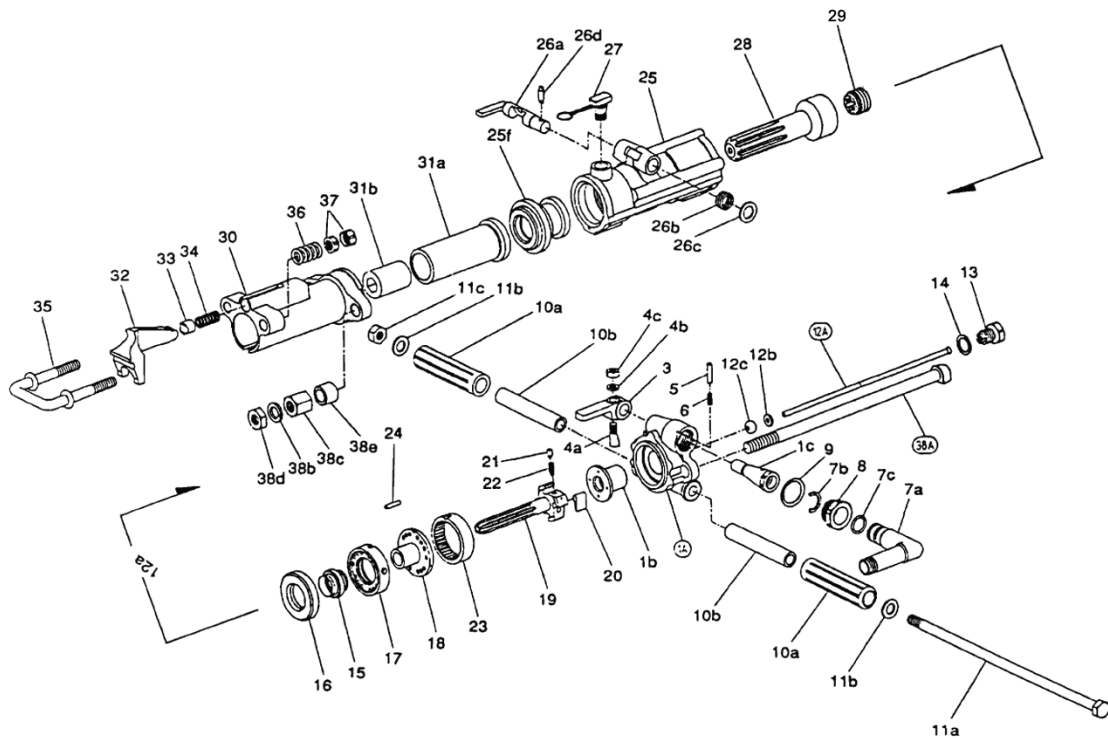

Toku - TS-55 Rock Drill

Parts List

Symbol No.	Parts No.	Q'ty Req'd	Description	Symbol No.	Parts No.	Q'ty Req'd	Description
1a	430301A00	1	Back Head	23	430301G70	1	Ratchet Ring
1b	430301A10	1	Back Head Bushing	24	130403031	1	Ratchet Ring Dowel Pin
1c	430301A40	1	Throttle Valve	25	430301C8B	1	Cylinder
3	430301A50	1	Throttle Valve Handle	25f	430301D10	1	Cylinder Bushing
4a	131503021	1	Throttle Valve Handle Bolt	26a	430301P70	1	Exhaust Control Valve
4b	131303028	1	Spring Washer	26b	130803037	1	Exhaust Control Spring
4c	134203008	1	Hex Nut	26c	131309020	1	Washer
5	430301M80	1	Detent Plunger	26d	430301P90	1	Exhaust Control Pin
6	130803035	1	Detent Spring	27	430301R5A	1	Filler Plug
7a	430301B00	1	Air Connection Tube	28	430301850	1	Piston
7b	430301B20	1	Air Connection Clamp	29	430301H10	1	Rifle Nut
7c	131101023	1	O-ring	30	430306W70	1	Front Head (L)
8	430301B30	1	Air Connection Nut		430301W60	1	Front Head (S)
9	430301B50	1	Air Connection Washer	31a	430306H60	1	Rotation Sleeve (L)
10a	136603008	2	Grip Handle		430301H50	1	Rotation Sleeve (S)
10b	430301050	2	Grip Handle Pipe	31b	430306H80	1	Sleeve Bush 1"(L)
11a	131503022	1	Handle Bolt		430302H80	1	Sleeve Bush 7/8"(L)
11b	131307016	2	Washer		430301H70	1	Sleeve Bush 7/8"(S)
11c	134411016	1	Hex Nut	32	430301L20	1	Steel Puller
12a	430301541	1	Blow Tube	33	430301M40	1	Steel Puller Pivot
12b	430301371	1	Blow Tube Washer	34	130803038	1	Steel Puller Spring
12c	136303015	1	Blow Tube Rubber	35	430301M5A	1	Steel Puller Yoke
13	430301J50	1	Blow Tube Gland	36	130803039	2	Steel Puller Yoke Spring
14	430301360	1	Blow Tube Gasket	37	430301M30	2	Steel Puller Yoke Nut
15	430301F80	1	Valve	38a	430301W00	2	Through Bolt
16	430301G10	1	Valve Chest (Front)	38b	131303048	2	Spring Washer
17	430301G00	1	Valve Chest (Rear)	38c	134203009	2	Through Bolt Nut (L)
18	430301G40	1	Valve Plug	38d	134203010	2	Through Bolt Nut (S)
19	430301H00	1	Rifle Bar	38e	430301R90	2	Spacer Ring
20	430301H20	4	Rotation Pawl				
21	430301830	4	Pawl Plunger				
22	130803036	4	Pawl Spring				