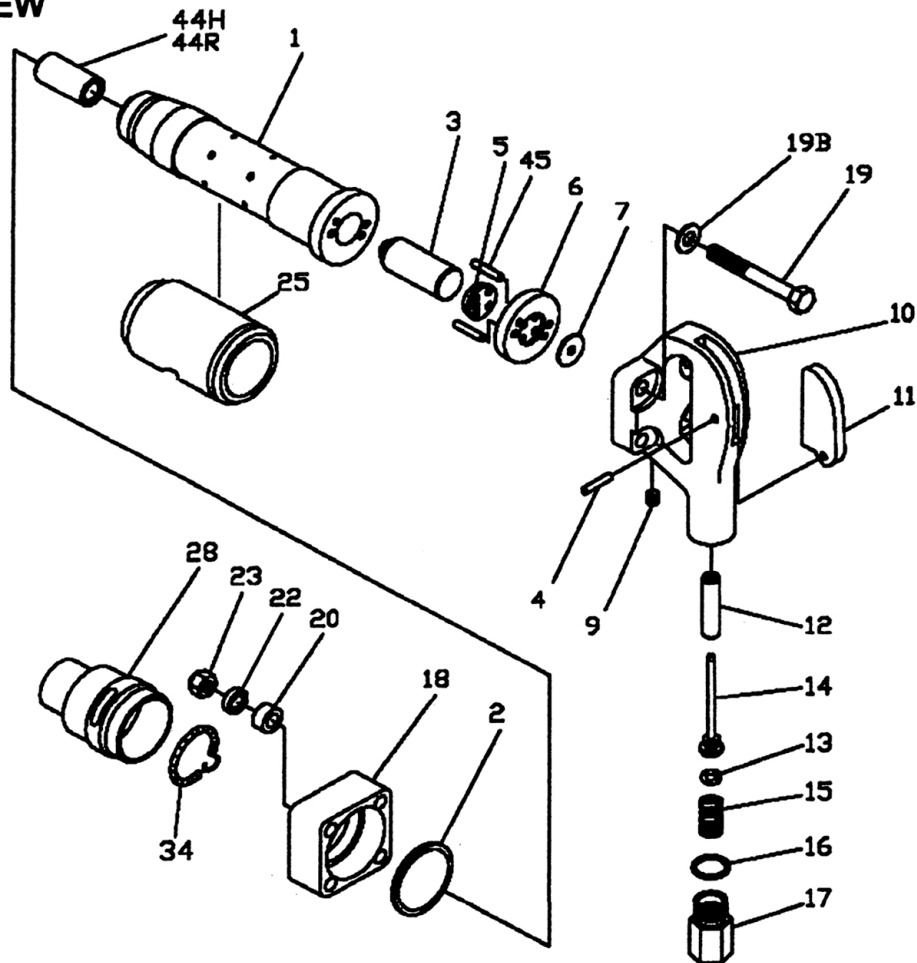

4 BOLT CHIPPING HAMMER

MODEL TCH-2 TCH-3 TCH-4

EXPLODED VIEW

PARTS LIST

0807S

INDEX NO.	PART No.	DESCRIPTION	Q'TY RQ'D
001A	Y10430010	CYLINDER (FOR TCH-2)	1
001B	Y10450010	CYLINDER (FOR TCH-3)	1
001C	Y10470010	CYLINDER (FOR TCH-4)	1
002	Y10430020	FLANGE BUMPER RING	1
003A	Y10430030	PISTON (TCH-2)	1
003B	Y10450030	PISTON (TCH-3)	1
003C	Y10470030	PISTON (TCH-4)	1
004	Y10103080	SPRING PIN 6X24	1
005	Y10430050	BUMPER VALVE SEAT	1
006	Y10430060	VALVE SPACER	1
007	Y10212150	VALVE	1
009	Y10430090	HEX SOCKET PLUG GDL1/8-27	1
010	Y10430100	HANDLE	1
010A	Y1043010A	HANDLE CP	1
011	Y10601110	TRIGGER	1
012	Y10430120	THROTTLE VALVE BUSHING	1
013	Y10430130	O-RING AS568-203	1

INDEX NO.	PART No.	DESCRIPTION	Q'TY RQ'D
014	Y10430140	THROTTLE VALVE	1
015	Y10430150	THROTTLE VALVE SPRING	1
016	Y10430160	O-RING G-25	1
017	Y10430170	AIR INLET	1
018	Y10430180	FLANGE	1
019	Y10430190	HEX BOLT 11T(M12X80)	4
019B	Y1043019B	SPRING WASHER 25X12.2X1.5	4
020	Y10430200	BUMPER WASHER	4
022	Y10430220	BOLT SPACER	4
023	Y10430230	BOLT NUT M12	4
025	Y10430250	EXHAUST MUFFLER	1
028	Y10212290	RETAINER	1
034	Y10430340	LOCK COIL SPRING	1
044H	Y1021224H	SHANK BUSHING (HEX)	1
044R	Y1021224R	SHANK BUSHING (ROUND)	1
045	Y10430450	VALVE KNOCK PIN	2